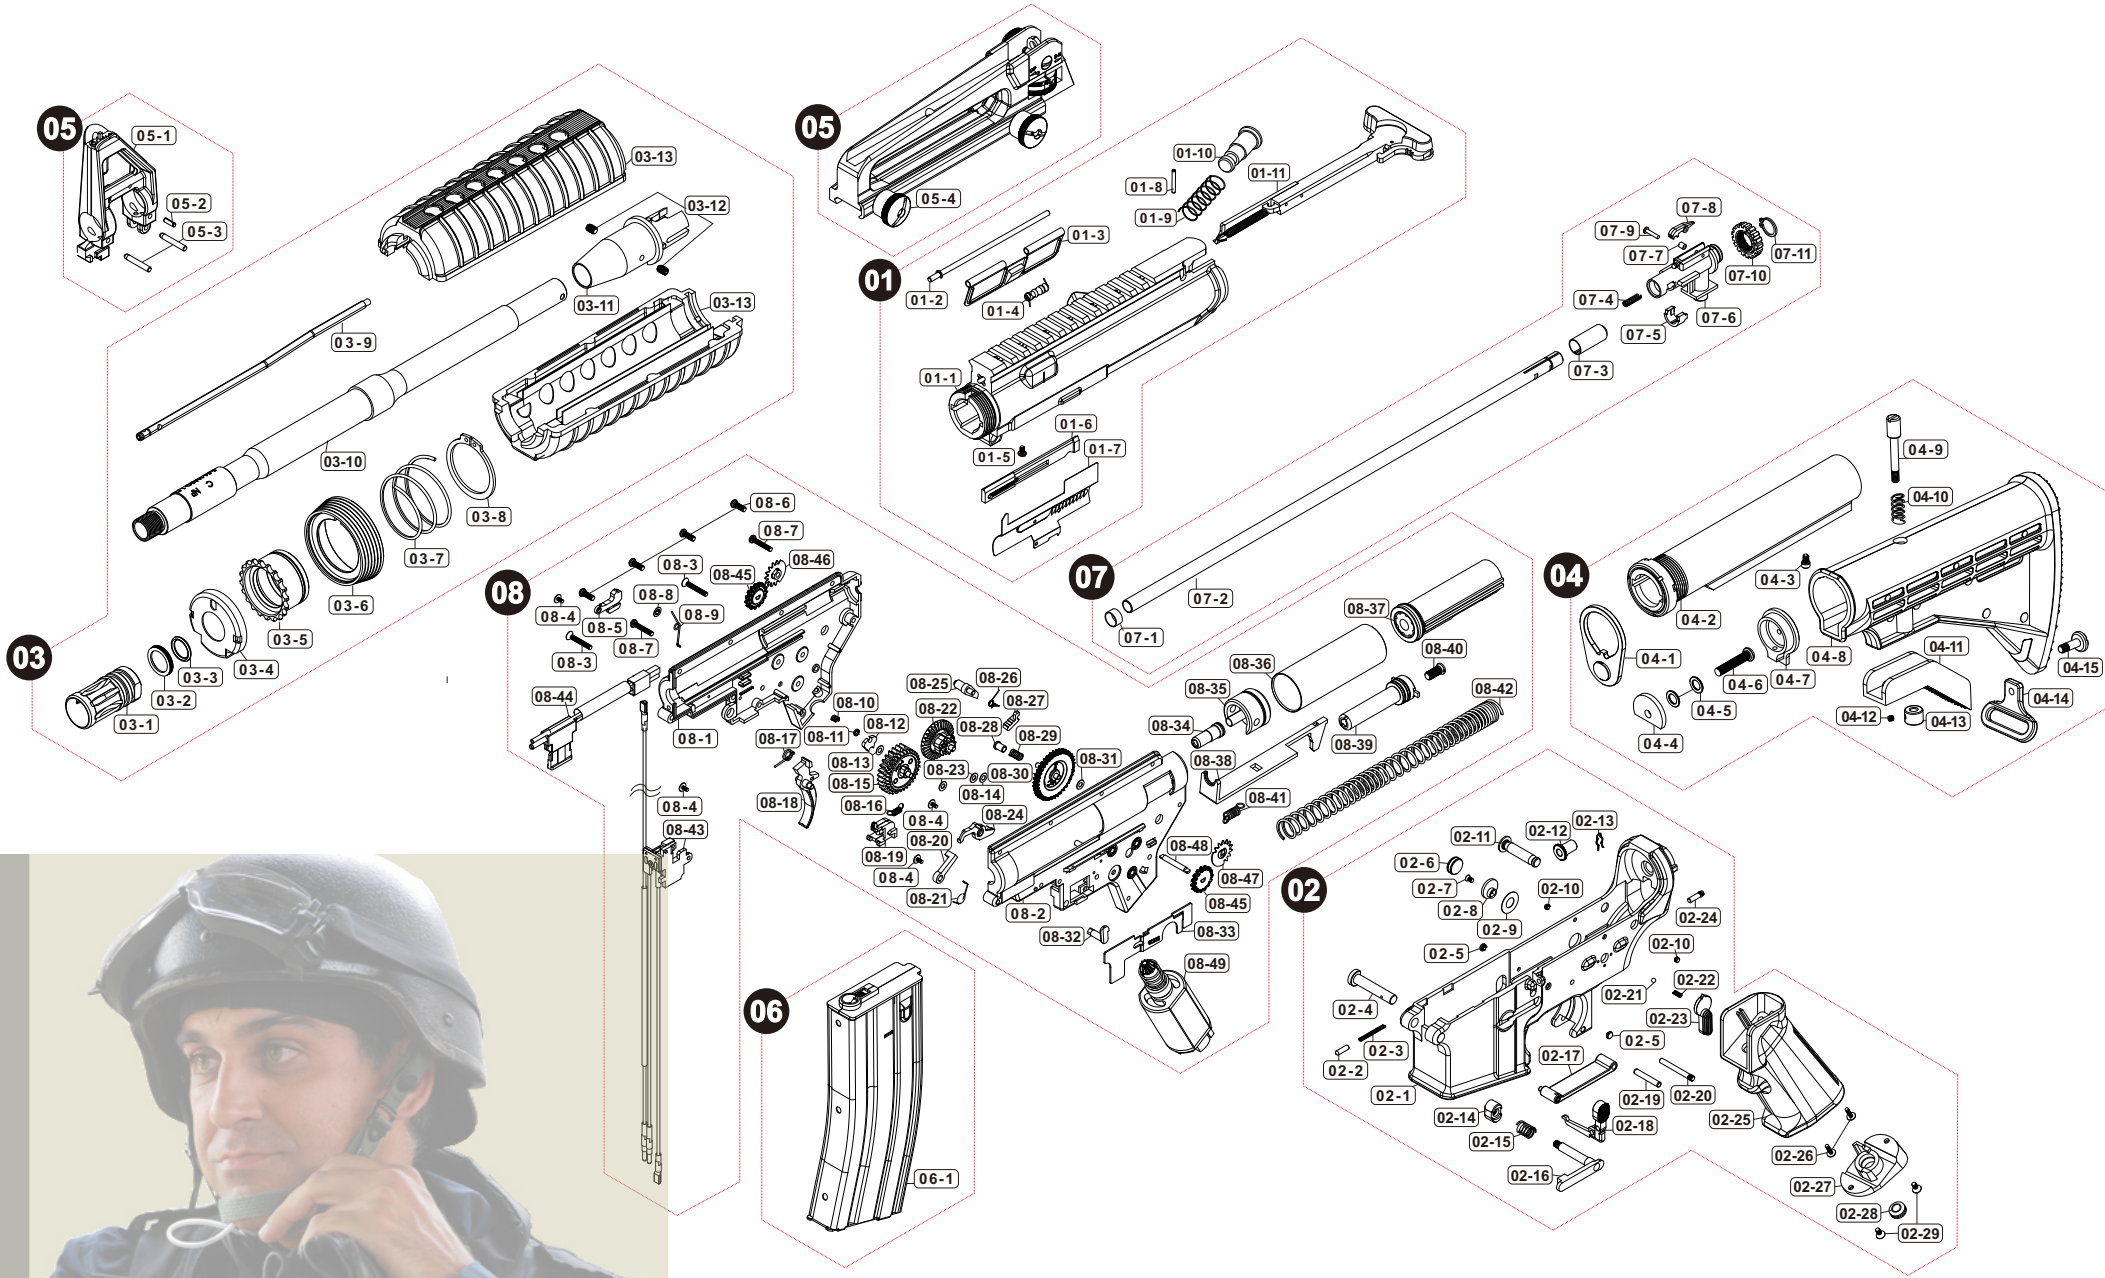

Parts List

Colt M4A1 AEG (STD)

Manufactured by VegaForceCompany, Made in Taiwan. <http://www.gb-tech.com.tw>

Parts List

Colt M4A1 AEG (STD)

01 UPPER RECEIVER

01-1	V020URV014
01-2	V020ADC031
01-3	V020ADC000
01-4	V020SPG030
01-5	PSCW030421
01-6	V020BLT031
01-7	V020BLT010
01-8	PBOT021601
01-9	V020SPG040
01-10	V020BLT020
01-11	V020CLR000

03 BARREL / FOREARM

03-1	V023FHR010
03-2	V020BRL040
03-3	U576FST020
03-4	V020HGD030
03-5	V020HGD040
03-6	V020HGD050
03-7	U576HGD010
03-8	PBUKOSTW36
03-9	V020HGD0E0
03-10	V020BRL180
03-11	V020BRL162
03-12	PSCW040403
03-13	V020HGD011