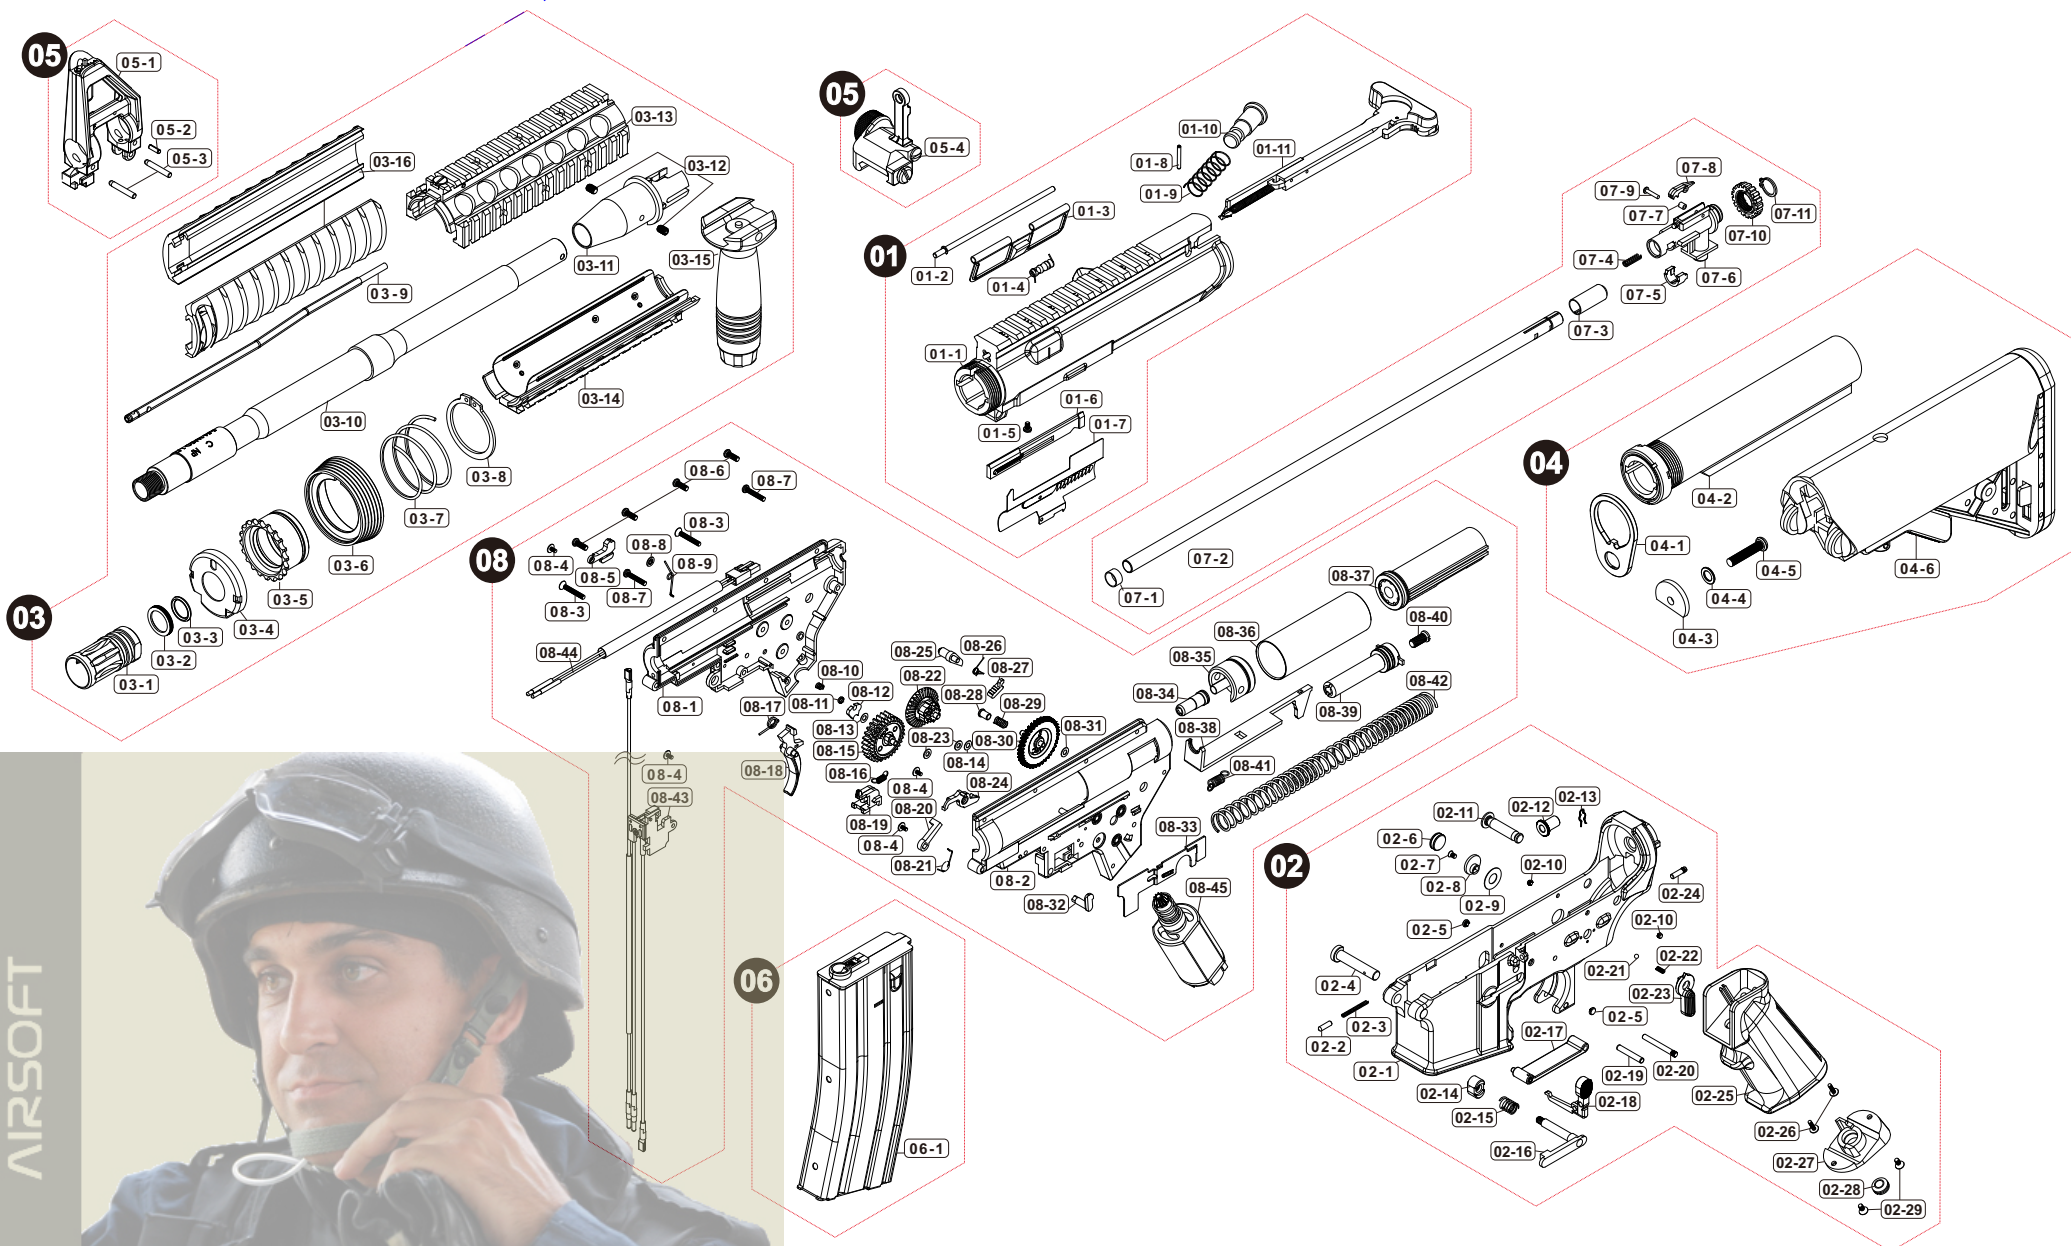

Parts List

Colt M4 RIS AEG (DX)

Manufactured by VegaForceCompany, Made in Taiwan. <http://www.gb-tech.com.tw>

Parts List

Colt M4 RIS AEG (DX)

01 UPPER RECEIVER

01-1	V020URV014
01-2	V020ADC031
01-3	V020ADC000
01-4	V020SPG030
01-5	PSCW030421
01-6	V020BLT031
01-7	V020BLT010
01-8	PBOT021601
01-9	V020SPG040
01-10	V020BLT020
01-11	V020CLR000

03 BARREL / FOREARM

03-1	V023FHR010
03-2	V020BRL040
03-3	U576FST020
03-4	V020HGD030
03-5	V020HGD040
03-6	V020HGD050
03-7	U576HGD010
03-8	PBUKOSTW36
03-9	V020HGD02
03-10	V020BRL180
03-11	V020BRL162
03-12	PSCW040403
03-13	V020HGD111
03-14	V020HGD131
03-15	V000SP1700
03-16	V000SP1600