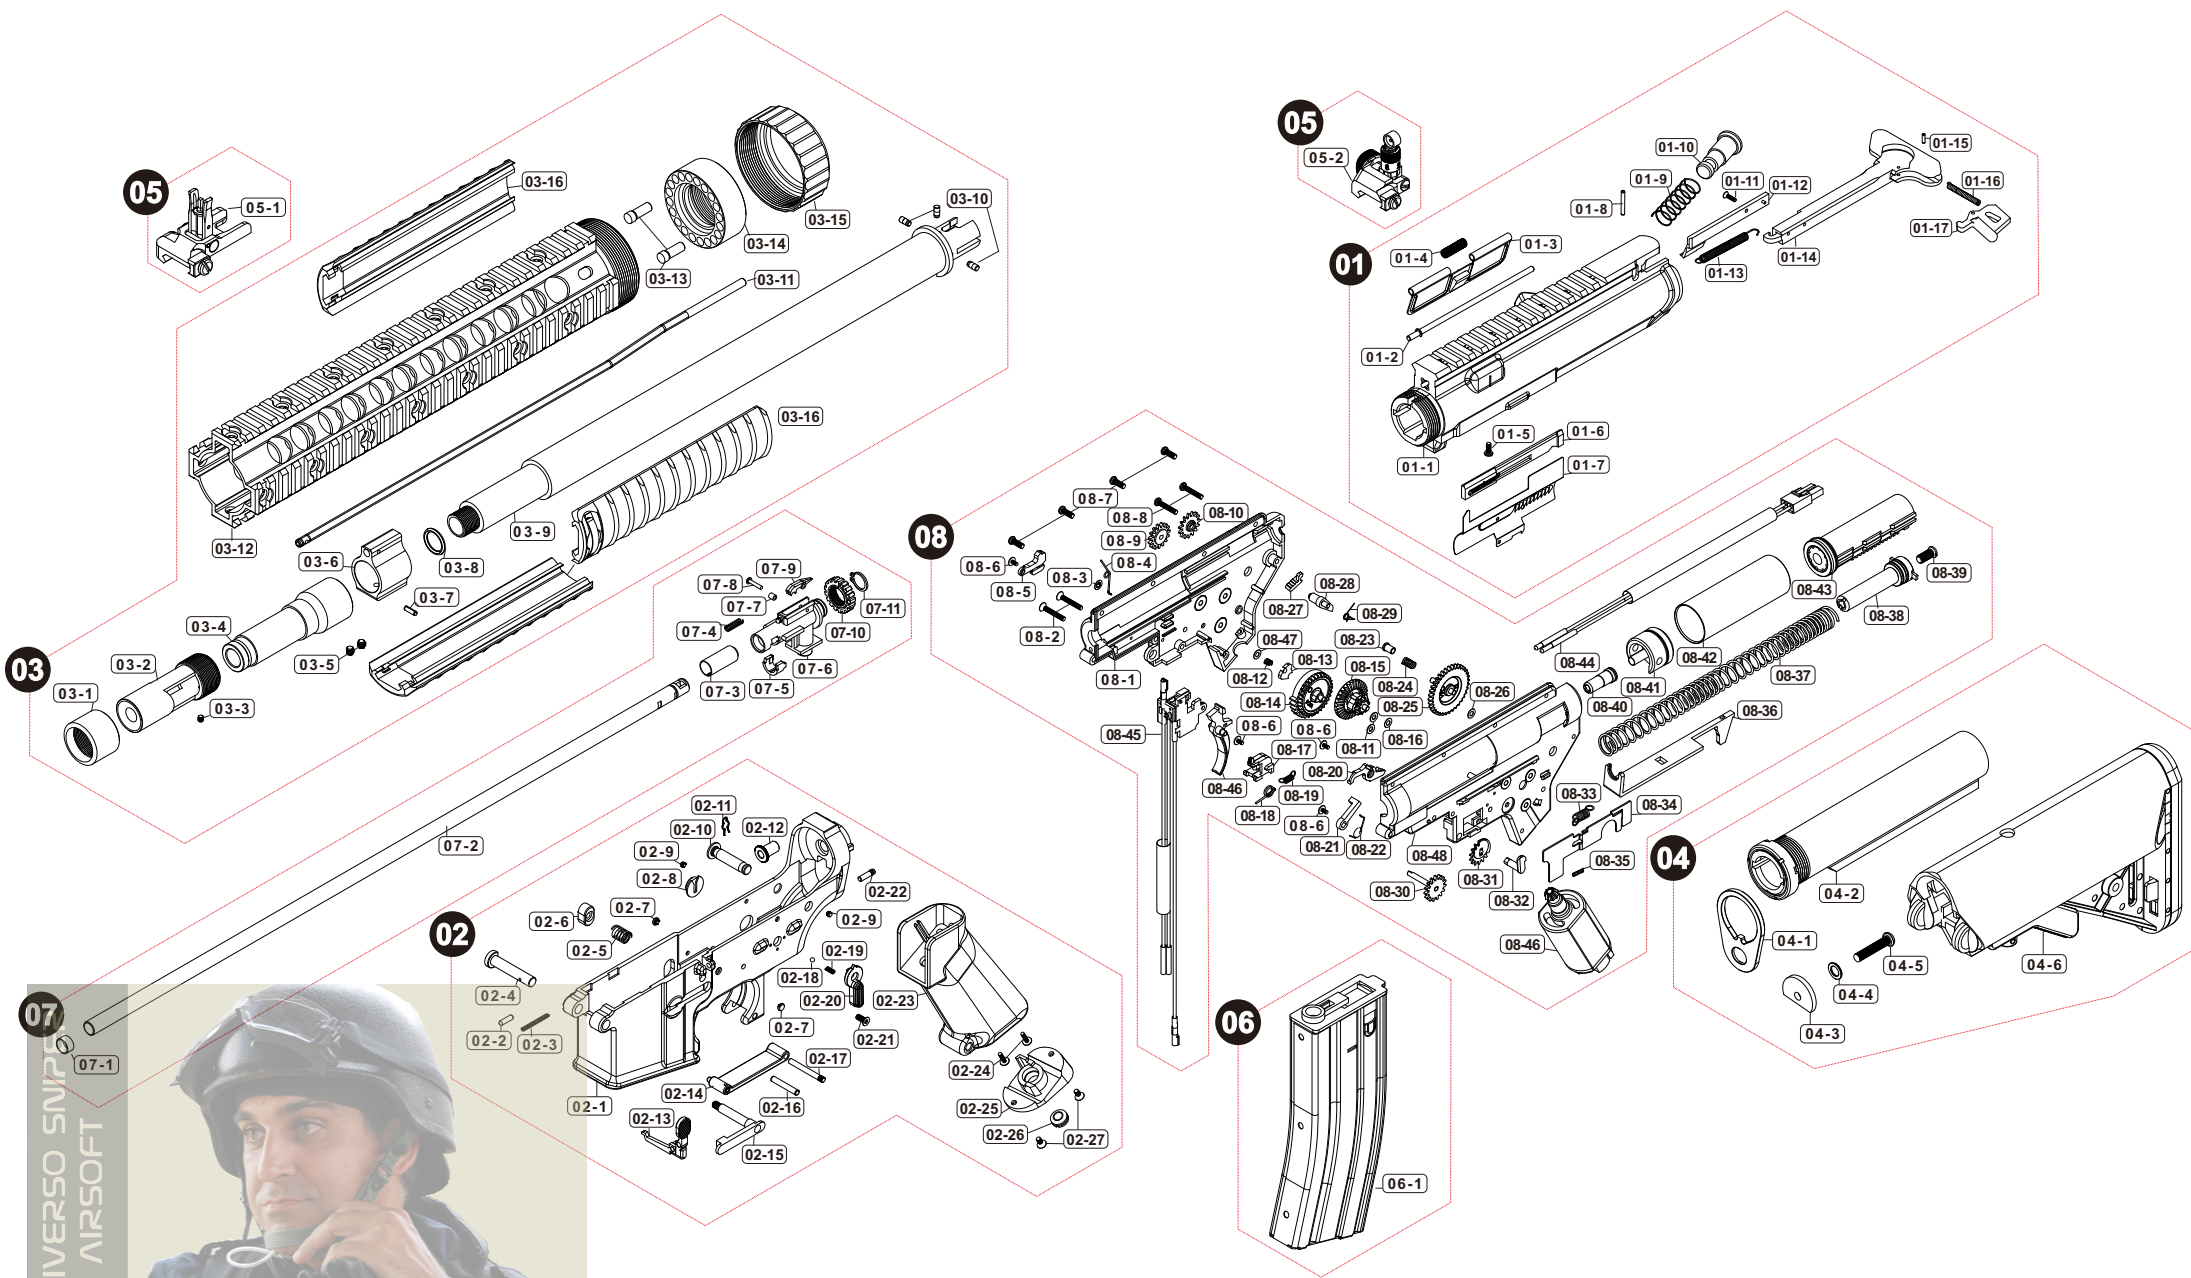

# Parts List

Colt MK12 MOD1 AEG (STD,Retractable Stock)

Manufactured by VegaForceCompany, Made in Taiwan. <http://www.gb-tech.com.tw>

# Parts List

Colt MK12 MOD1 AEG (STD,Retractable Stock)