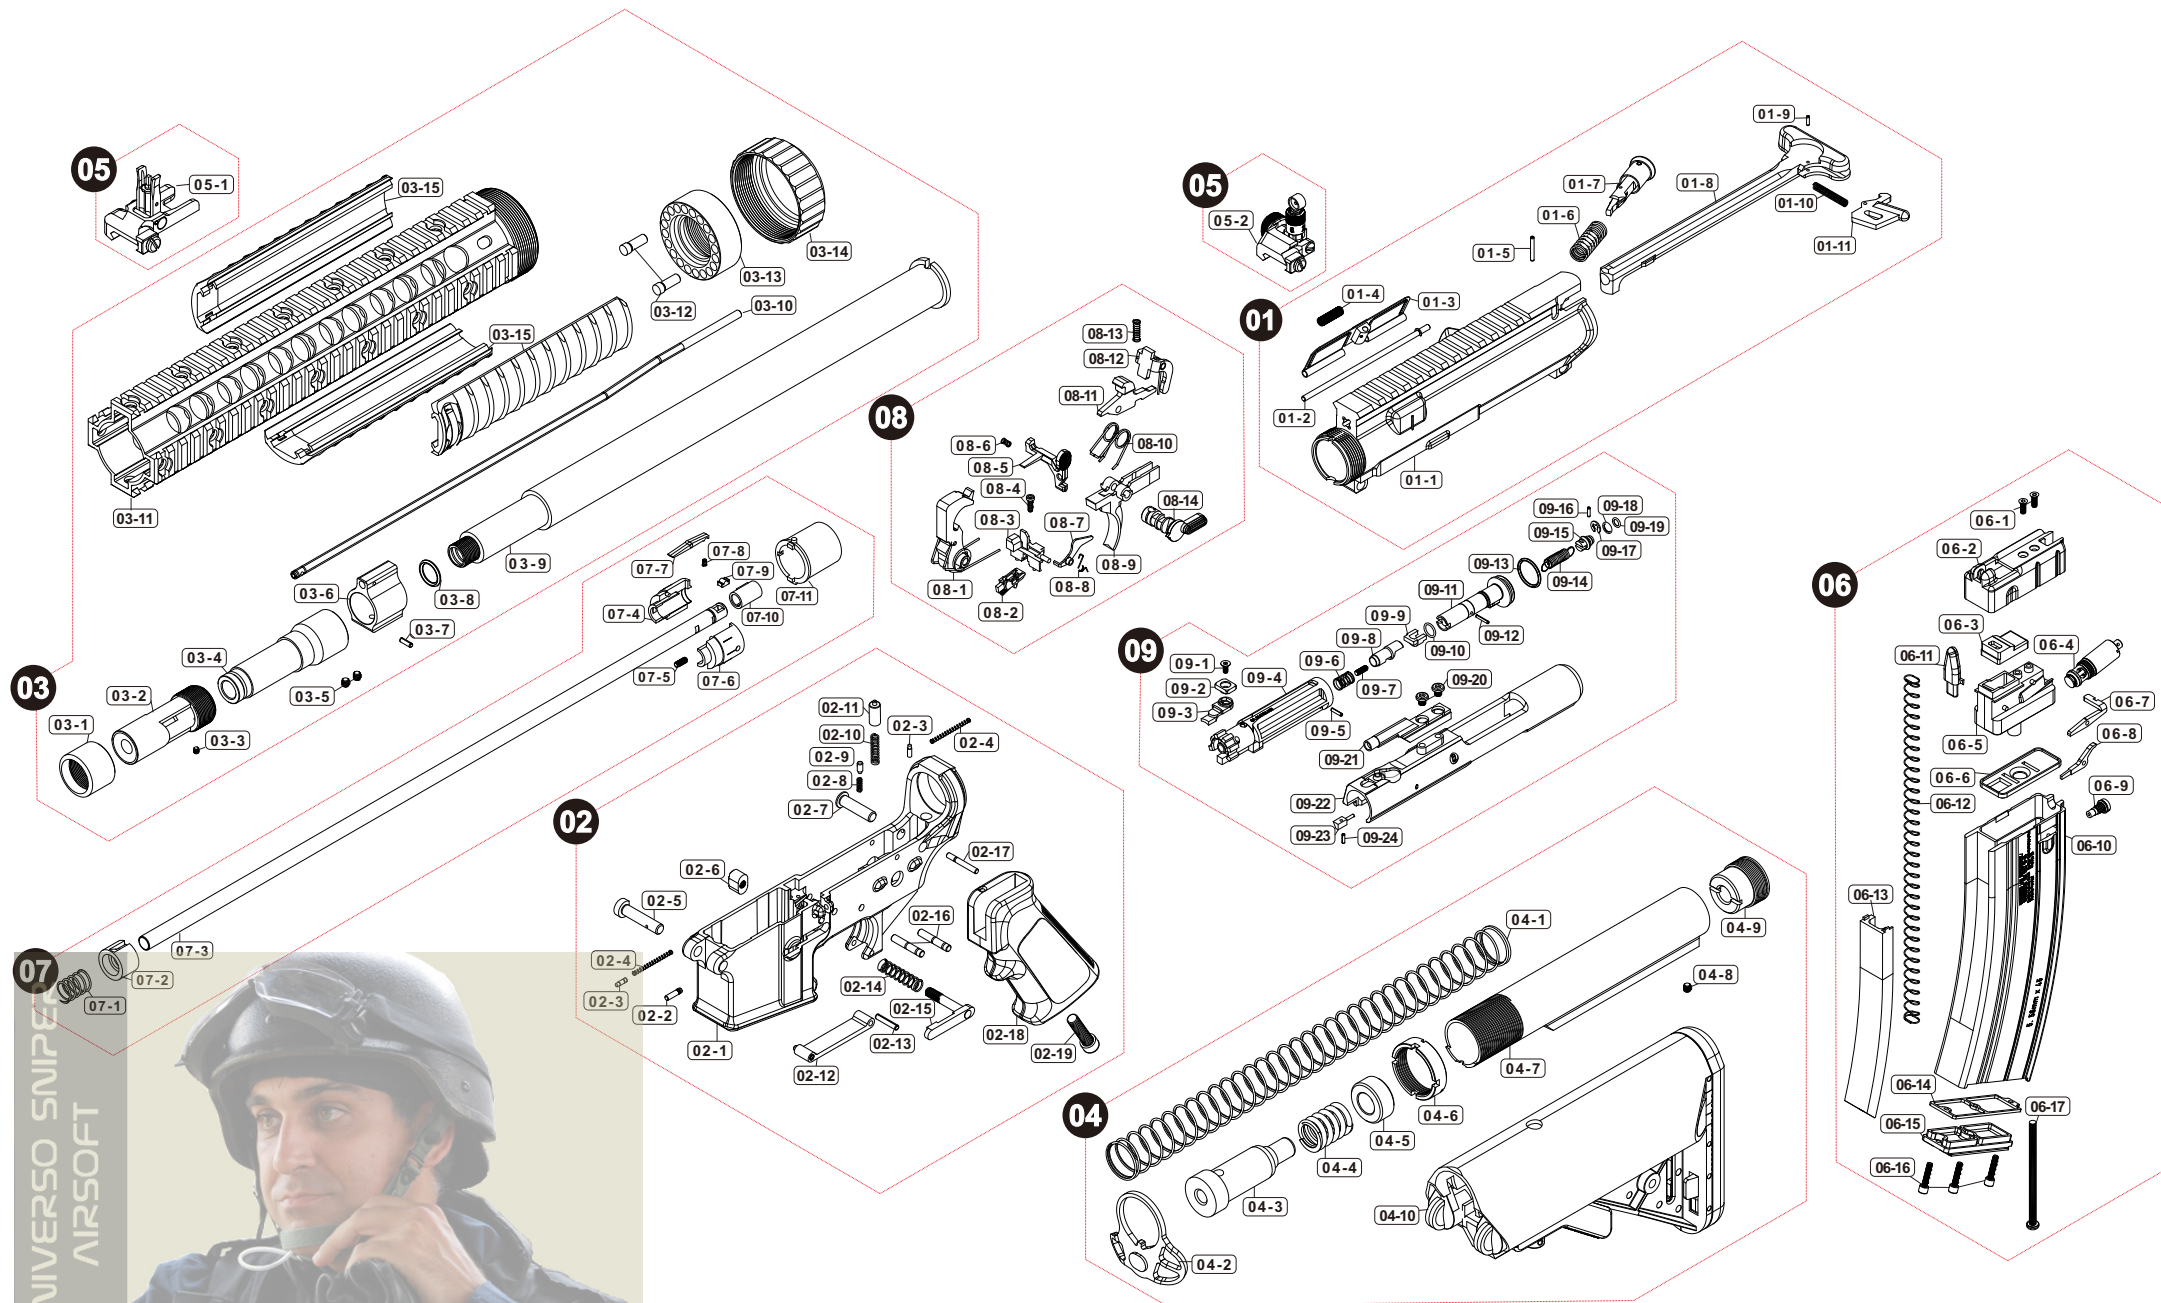

# Parts List

Colt MK12 MOD1 Retractable Stock (DX)

Manufactured by VegaForceCompany, Made in Taiwan. <http://www.gb-tech.com.tw>

# Parts List

Colt MK12 MOD1 Retractable Stock (DX)