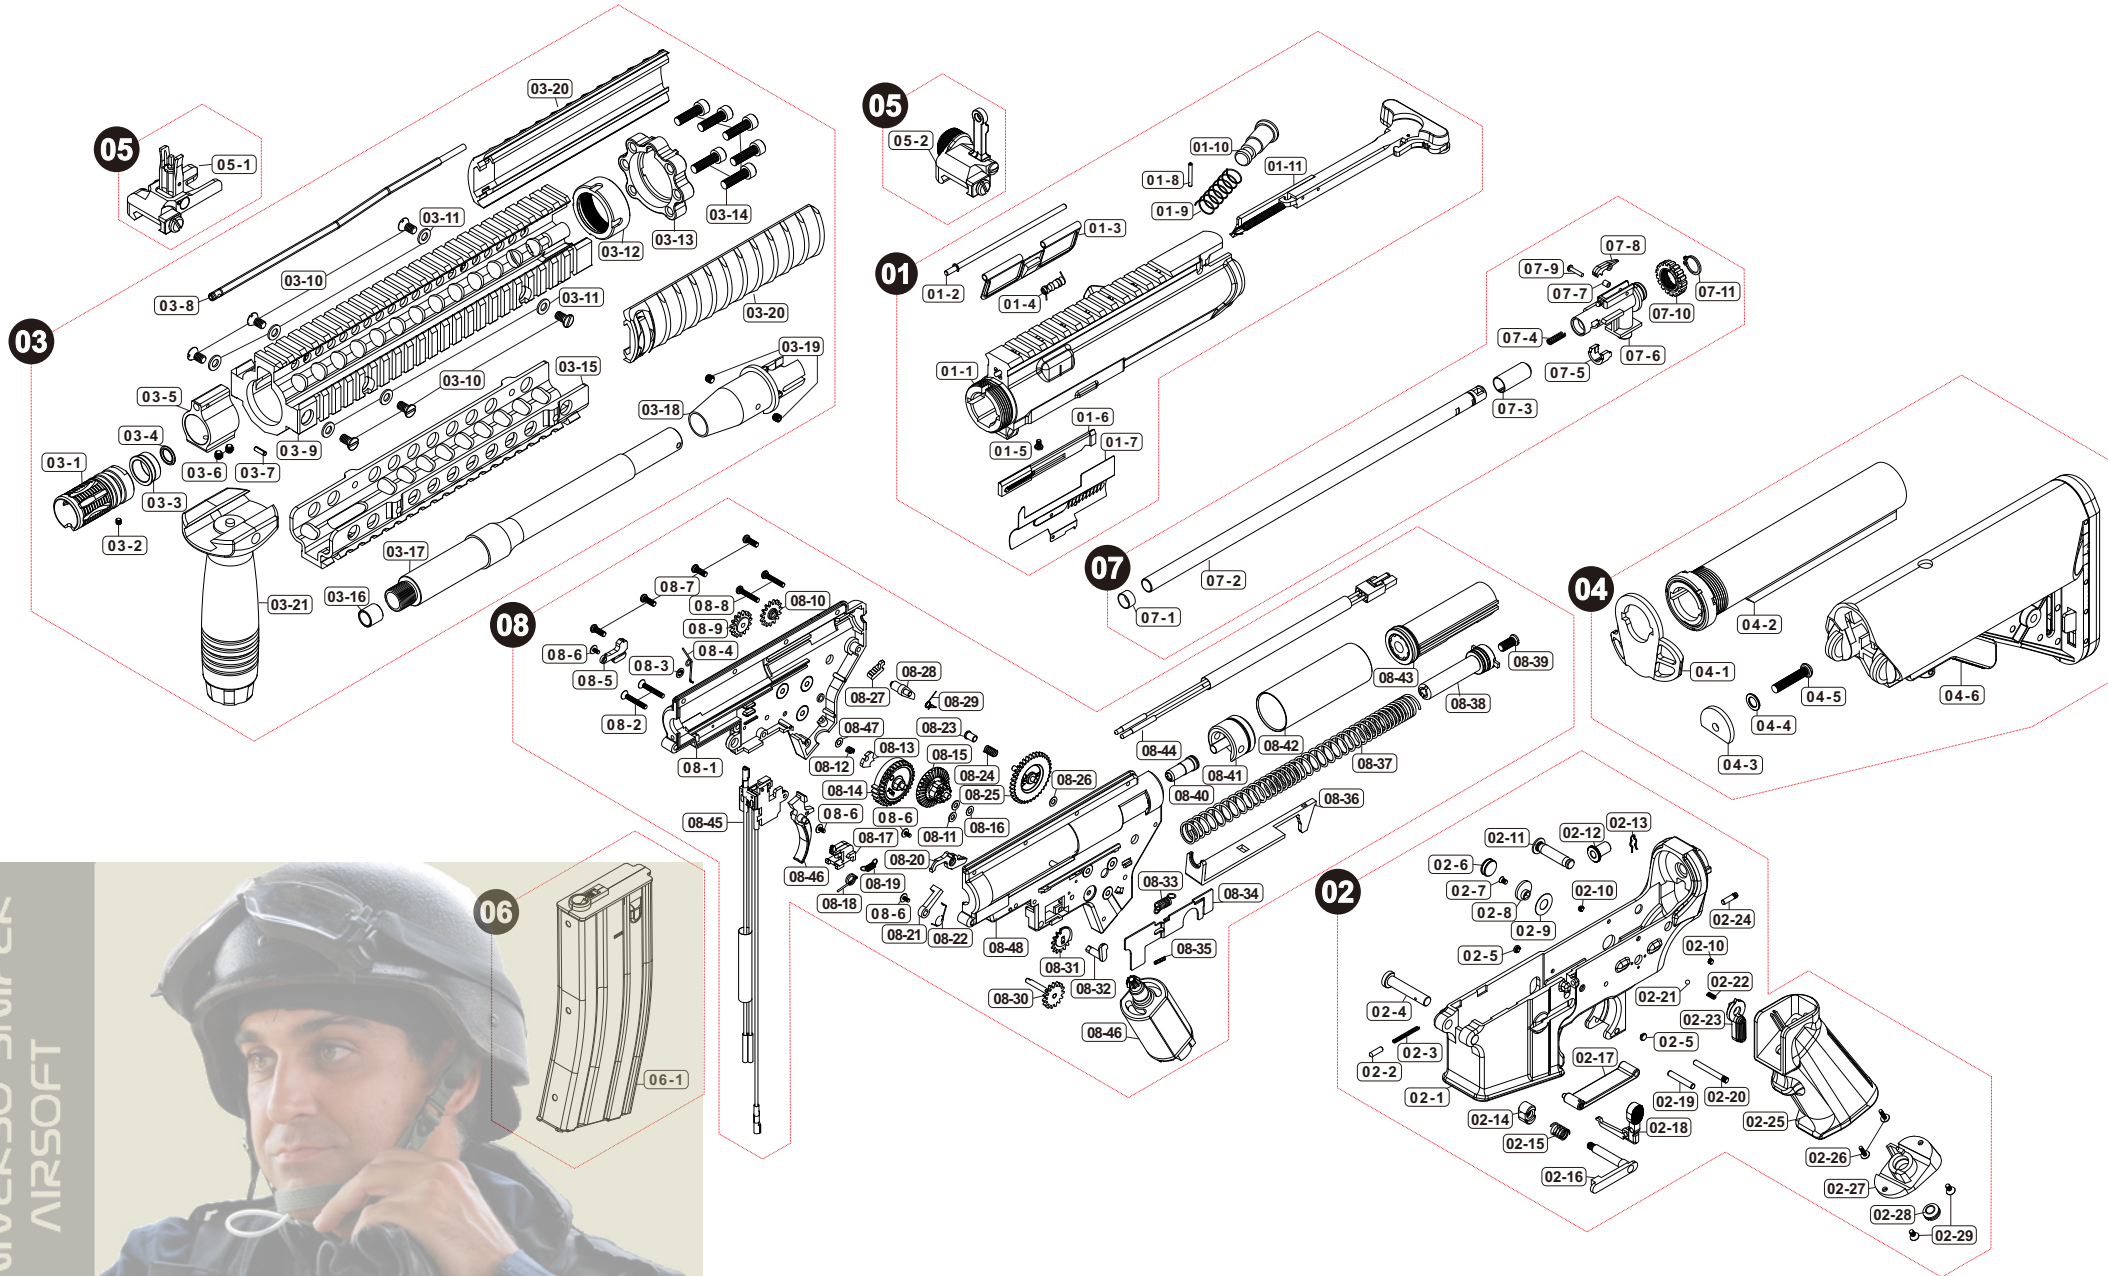

Parts List

Colt MK18 MOD1 AEG (DX,BK)

Manufactured by VegaForceCompany, Made in Taiwan. <http://www.gb-tech.com.tw>

Parts List

Colt MK18 MOD1 AEG (DX,BK)

01 UPPER RECEIVER

01-1	V020URV014
01-2	V020ADC031
01-3	V020ADC000
01-4	V020SPG030
01-5	PSCW030421
01-6	V020BLT031
01-7	V020BLT010
01-8	PBOT021601
01-9	V020SPG040
01-10	V020BLT020
01-11	V020CLR000

03 BARREL / FOREARM

03-1	V020SUR080
03-2	PSCW030303
03-3	V023BRL010
03-4	PRIG000039
03-5	V024GBK020
03-6	PSCW040403
03-7	PBOT020801
03-8	V020HGD020
03-9	V021HGD171
03-10	V021HGD1B0
03-11	V021HGD1C0
03-12	V021HGD1A0
03-13	V021HGD191
03-14	PSCW051804
03-15	V021HGD181
03-16	V000BRL010
03-17	V020BRL070
03-18	V020BRL061
03-19	PSCW040603
03-20	V000SP1600
03-21	V000SP1700

07 HOP SYTEM

07-1	V000HOP030
07-2	V000TUB275
07-3	V000HOP010
07-4	V020SPG0E0
07-5	V020HOP080
07-6	V020HOP090
07-7	V000HOP020
07-8	PRVT021001
07-9	V020HOP0A0
07-10	V020HOP0B0
07-11	PBUKCLSTW11

02 LOWER RECEIVER