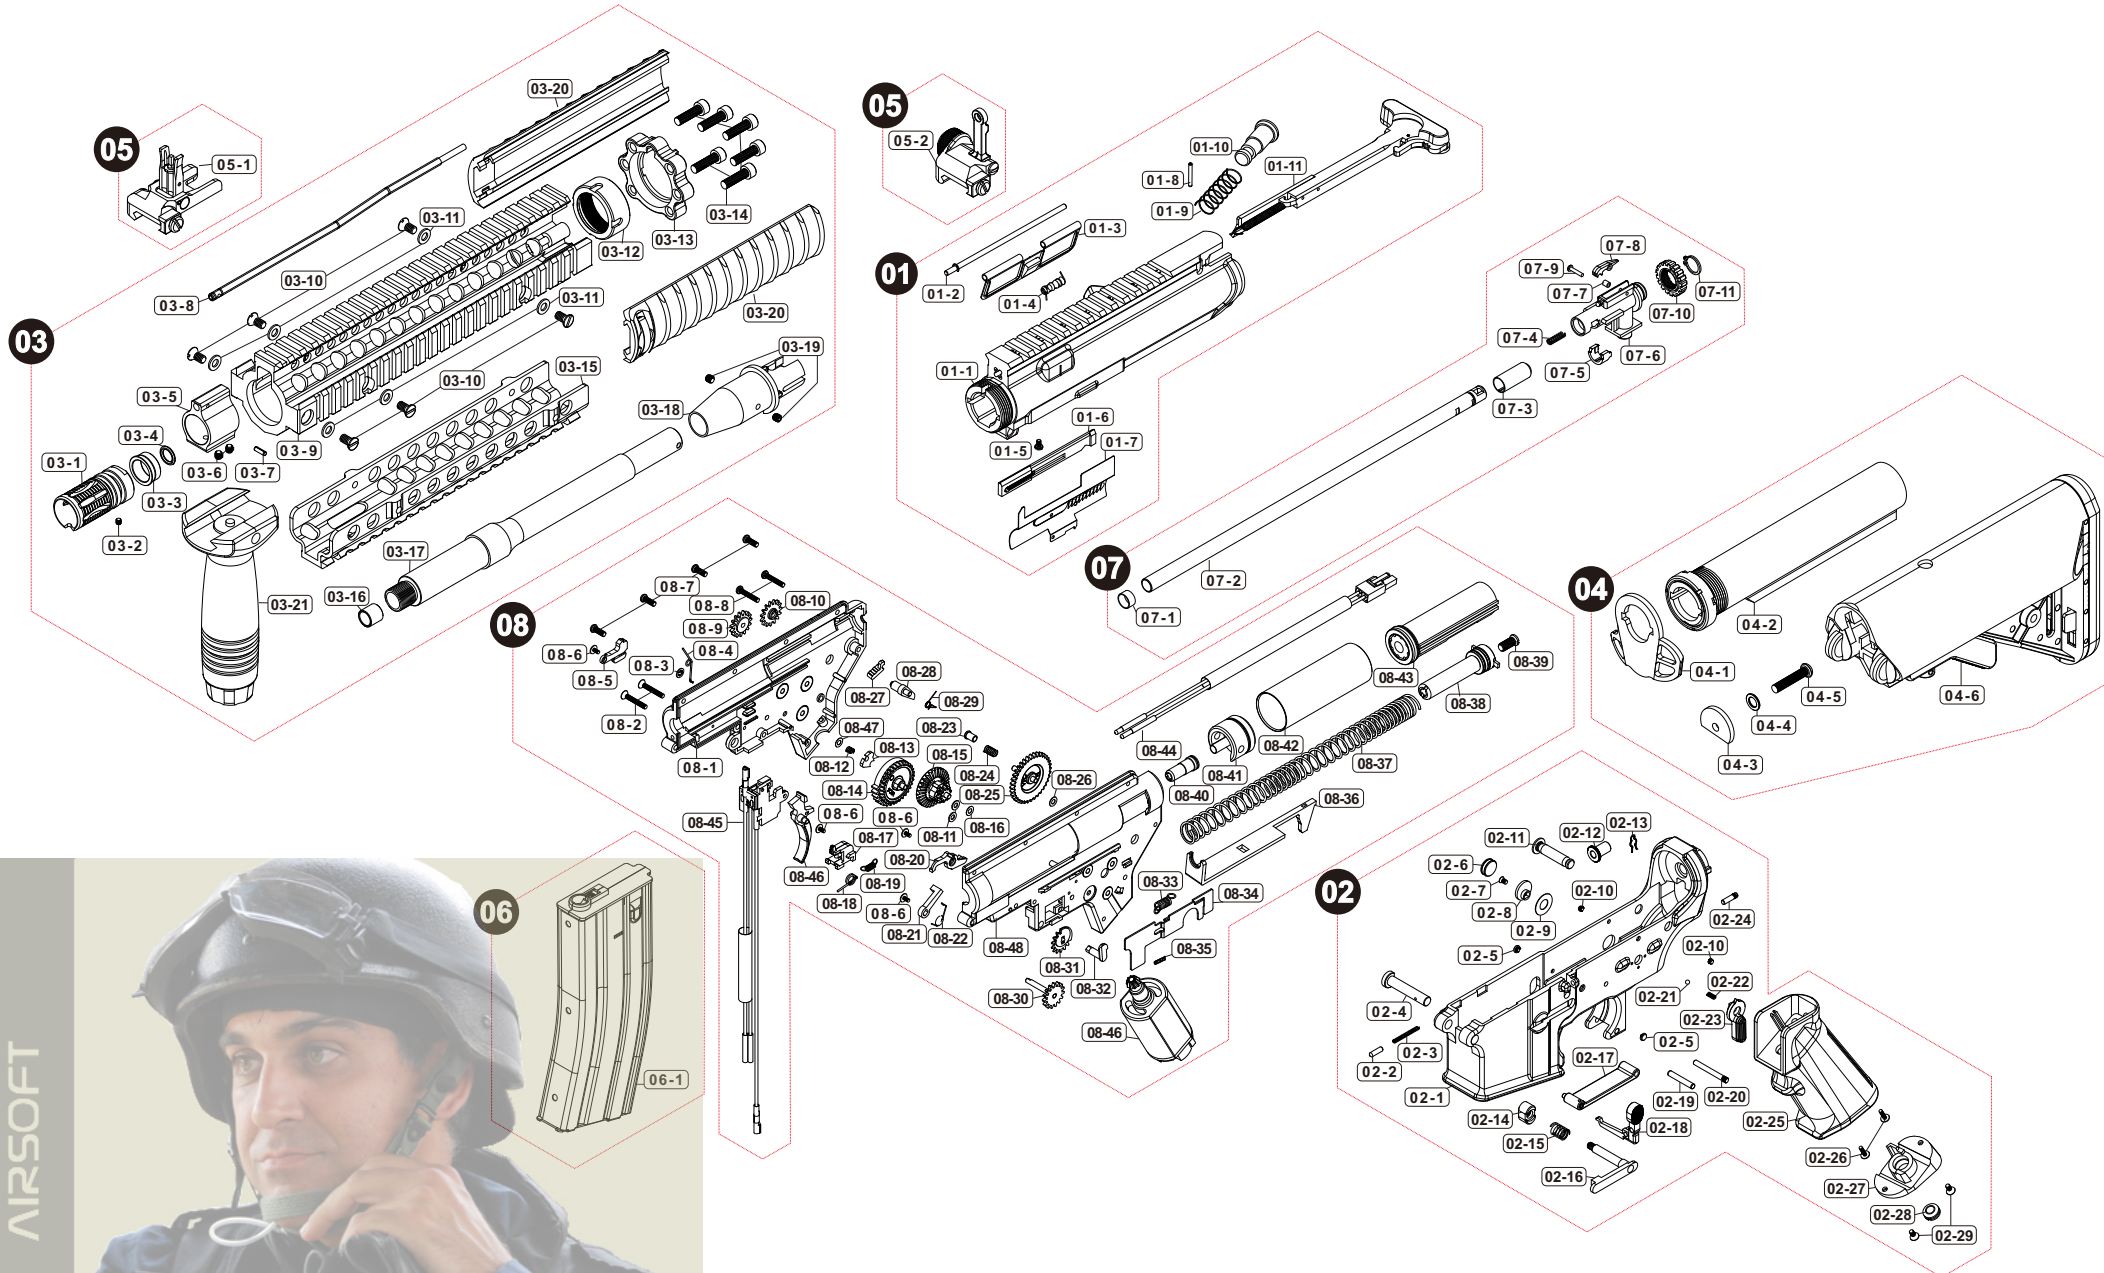

# Parts List

## Colt MK18 MOD1 AEG (DX, TN)

Manufactured by VegaForceCompany, Made in Taiwan. <http://www.gb-tech.com.tw>