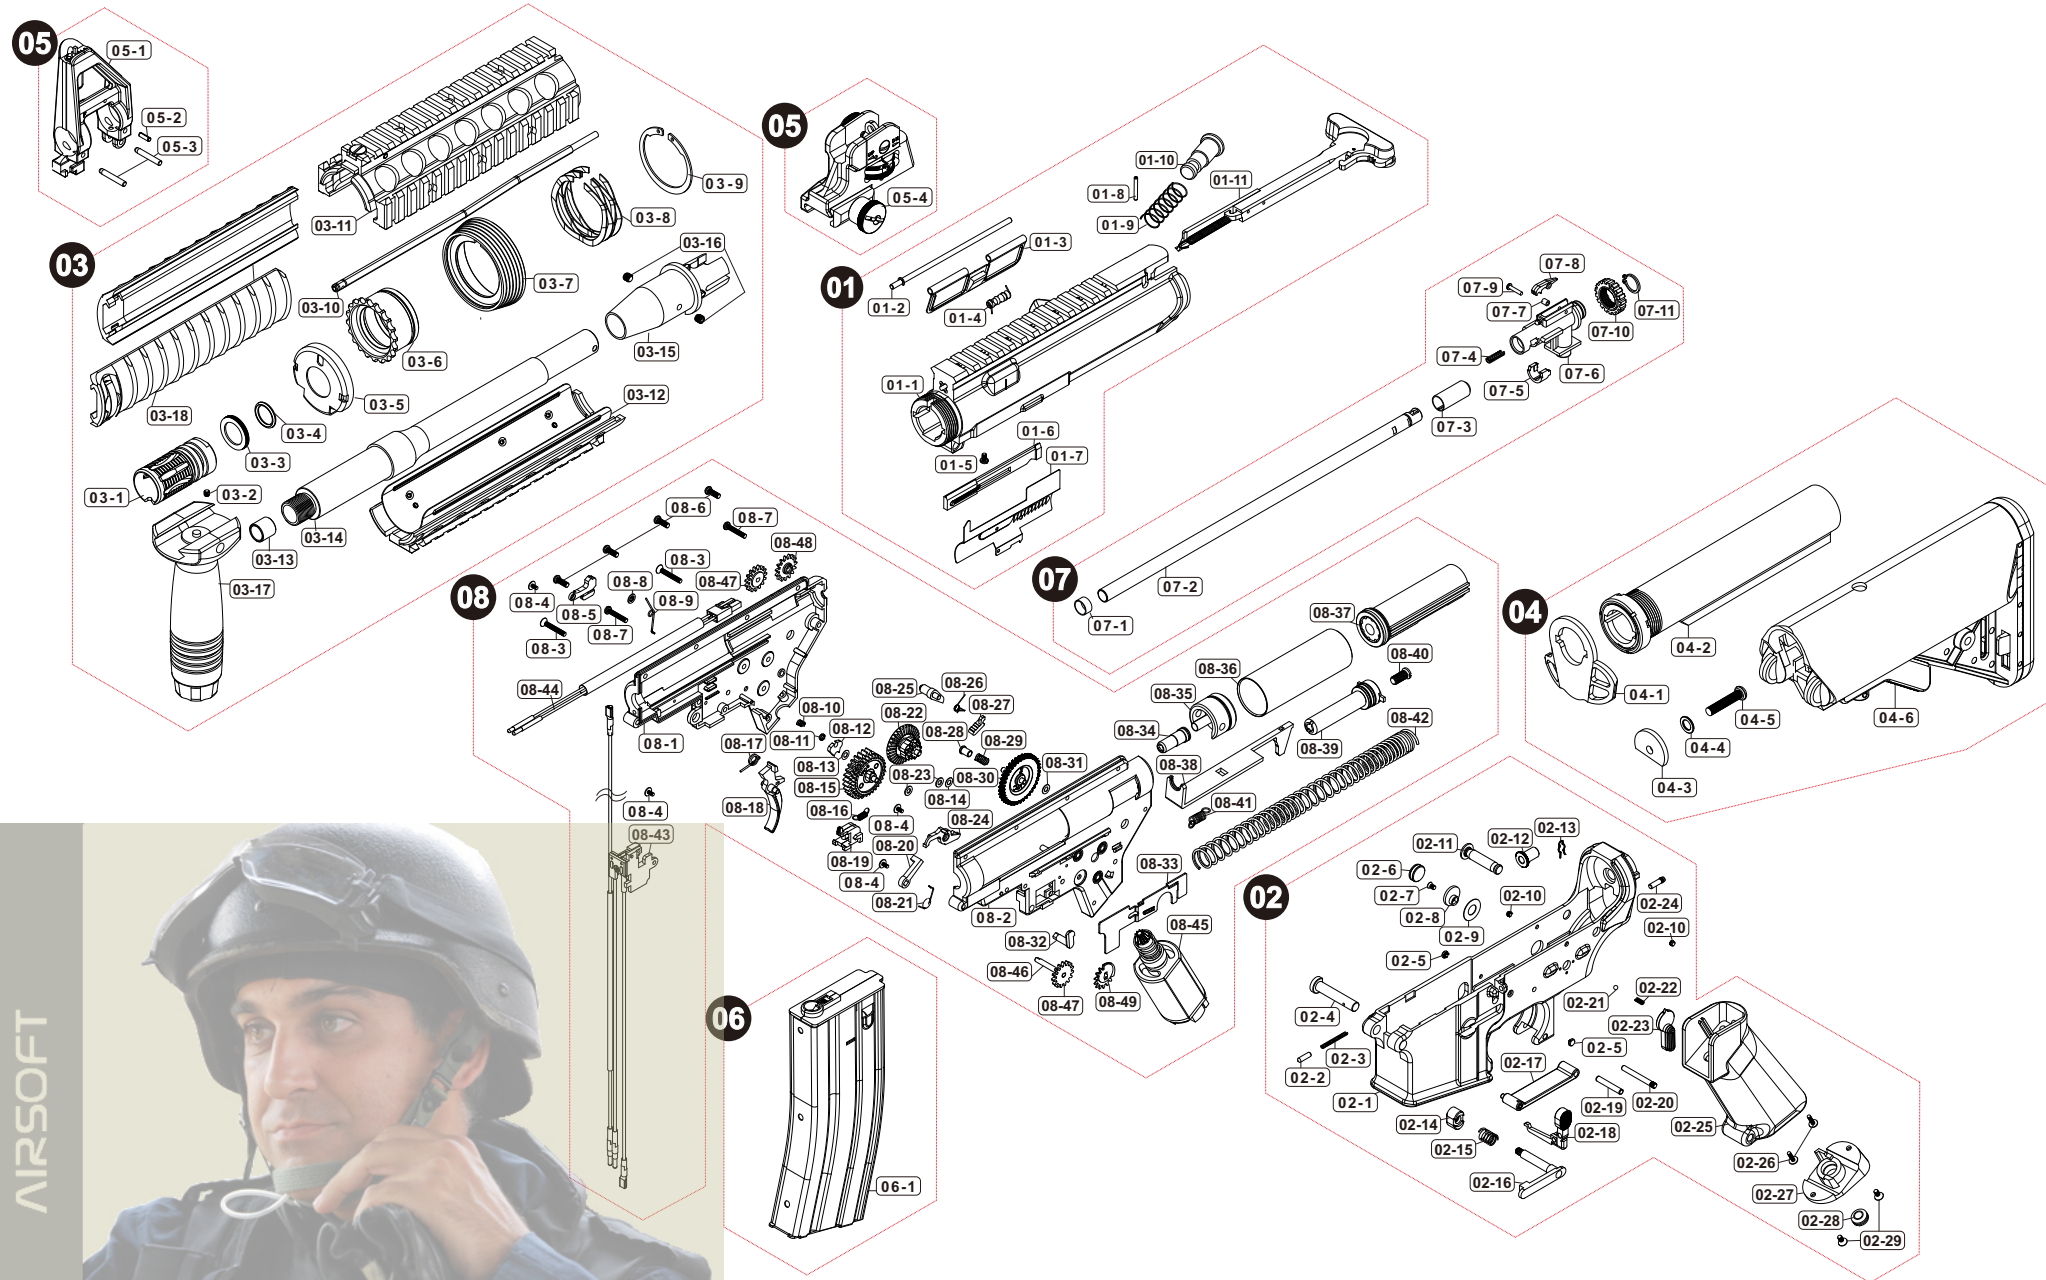

Parts List

Colt MK18 MOD0 AEG(STD)

Manufactured by VegaForceCompany, Made in Taiwan. <http://www.gb-tech.com.tw>

Parts List

Colt MK18 MOD0 AEG(STD)

01 UPPER RECEIVER

01-1	V020URV011
01-2	V020ADC031
01-3	V020ADC000
01-4	V020SPG030
01-5	PSCW030421
01-6	V020BLT031
01-7	V020BLT010
01-8	PBOT021601
01-9	V020SPG040
01-10	V020BLT020
01-11	V020CLR000

03 BARREL / FOREARM

03-1	V020SUR080
03-2	PSCW030303
03-3	V020BRL040
03-4	PRIG000005
03-5	V020HGD030
03-6	V020HGD040
03-7	V020HGD050
03-8	V020HGD070
03-9	V020HGD060
03-10	V020HGD020
03-11	V020HGD111
03-12	V020HGD131
03-13	V000BRL010
03-14	V020BRL170
03-15	V020BRL162
03-16	PSCW040403
03-17	V000SP1700
03-18	V000SP1600