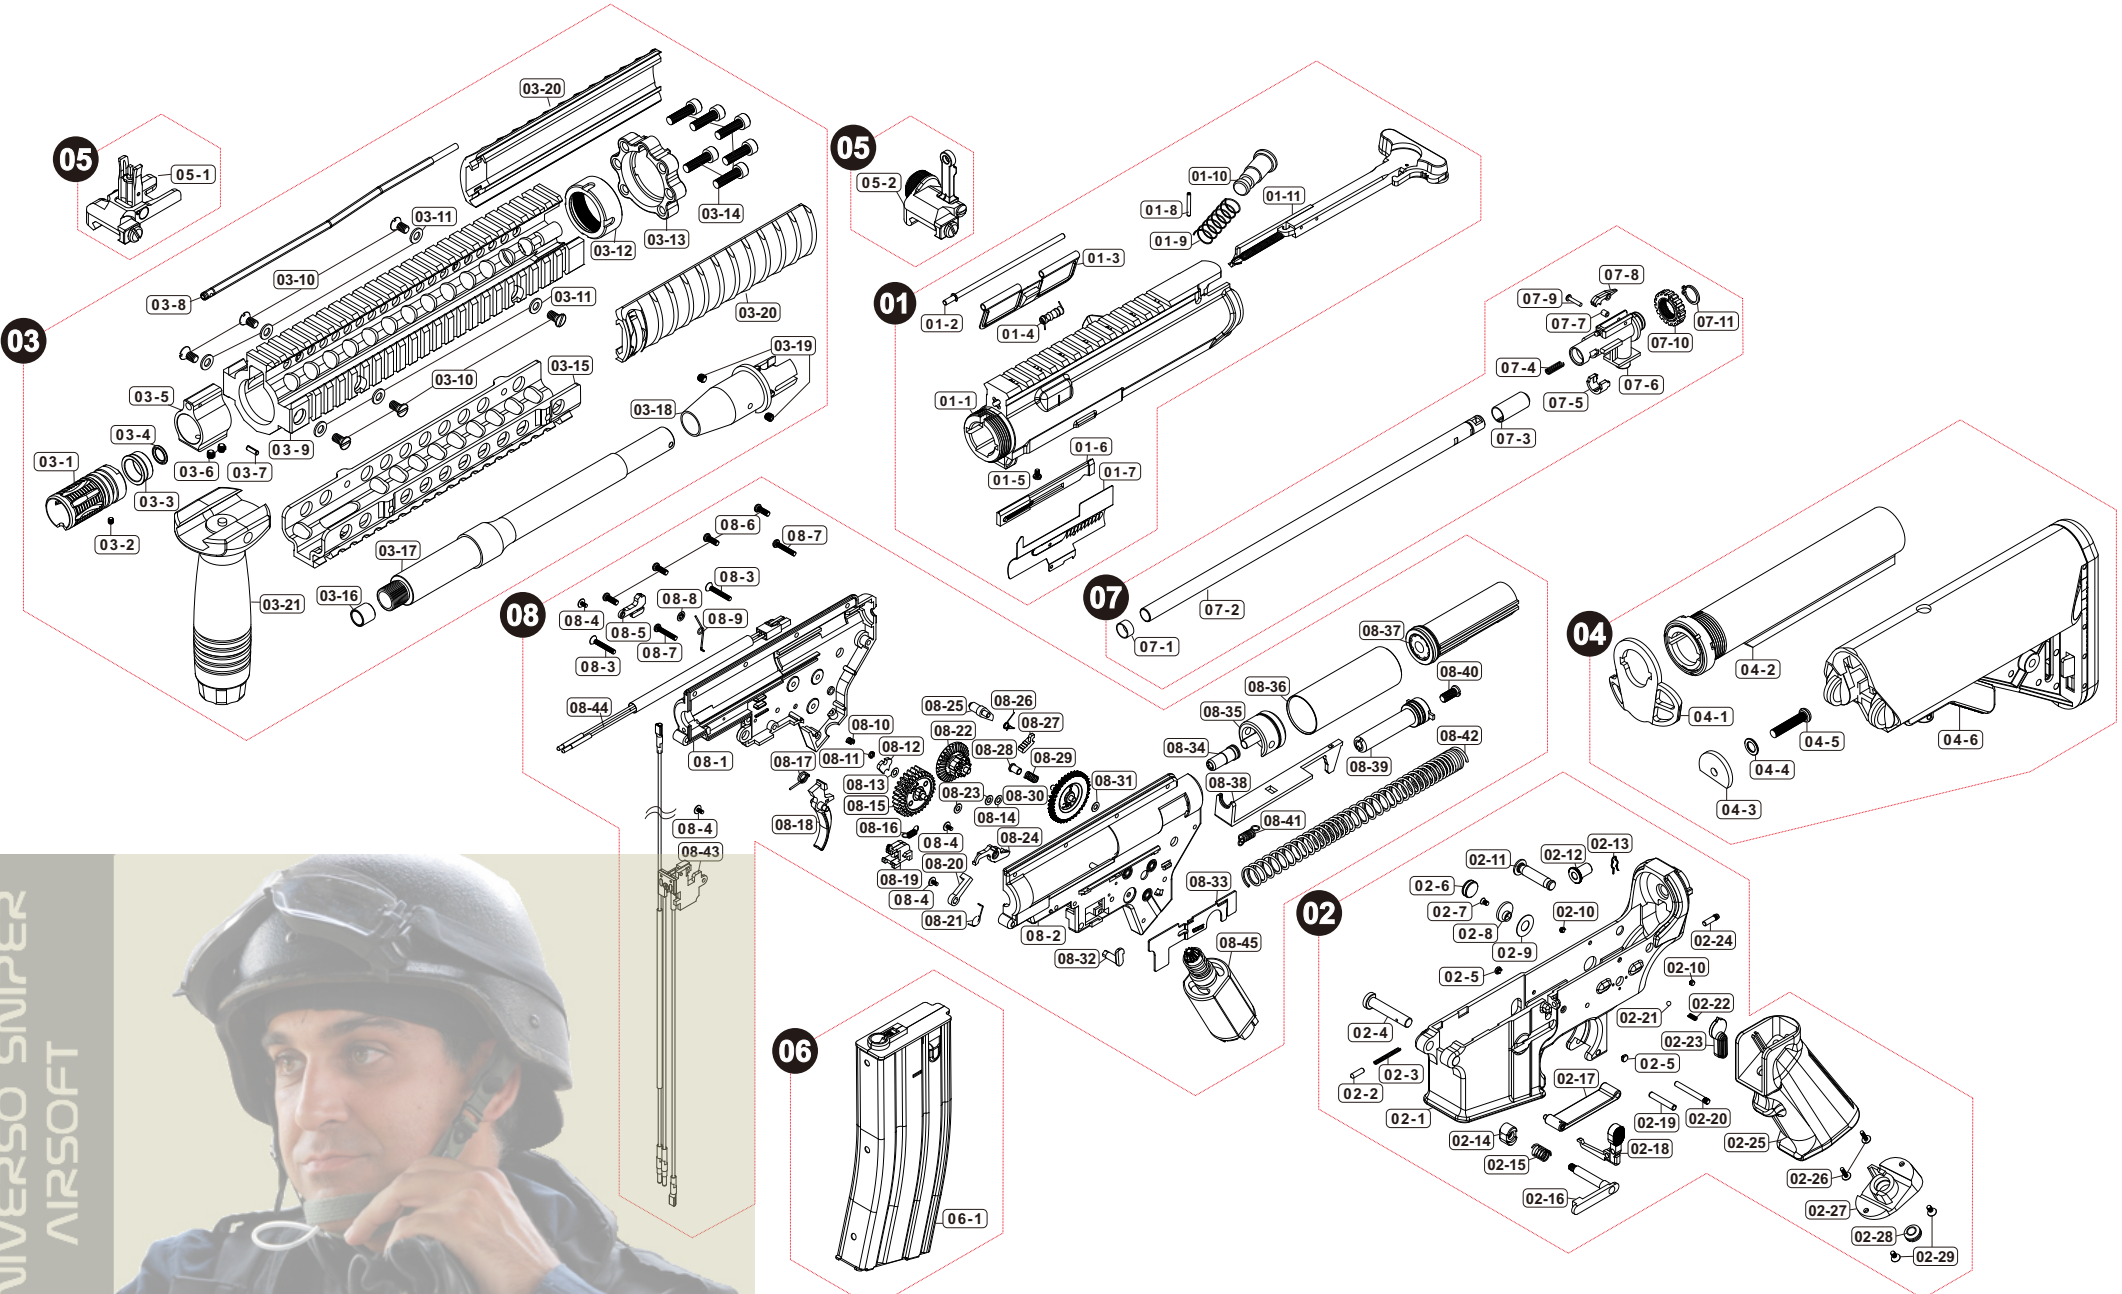

Parts List

Colt MK18 MOD1 AEG (STD/BLK)

Manufactured by VegaForceCompany, Made in Taiwan. <http://www.gb-tech.com.tw>

Parts List

Colt MK18 MOD1 AEG (STD/BLK)

01 UPPER RECEIVER

01-1	V020URV014
01-2	V020ADC031
01-3	V020ADC000
01-4	V020SPG030
01-5	PSCW030421
01-6	V020BLT031
01-7	V020BLT010
01-8	PBOT021601
01-9	V020SPG040
01-10	V020BLT020
01-11	V020CLR000

03 BARREL / FOREARM

03-1	V020SUR080
03-2	PSCW030303
03-3	V023BRL010
03-4	PRIG000039
03-5	V024GBK020
03-6	PSCW040403
03-7	PBOT020801
03-8	V020HGD020
03-9	V021HGD171
03-10	V021HGD1B0
03-11	V021HGD1C0
03-12	V021HGD1A0
03-13	V021HGD191
03-14	PSCW051804
03-15	V021HGD181
03-16	V000BRL010
03-17	V020BRL170
03-18	V020BRL162
03-19	PSCW040403
03-20	V000SP1600
03-21	V000SP1700