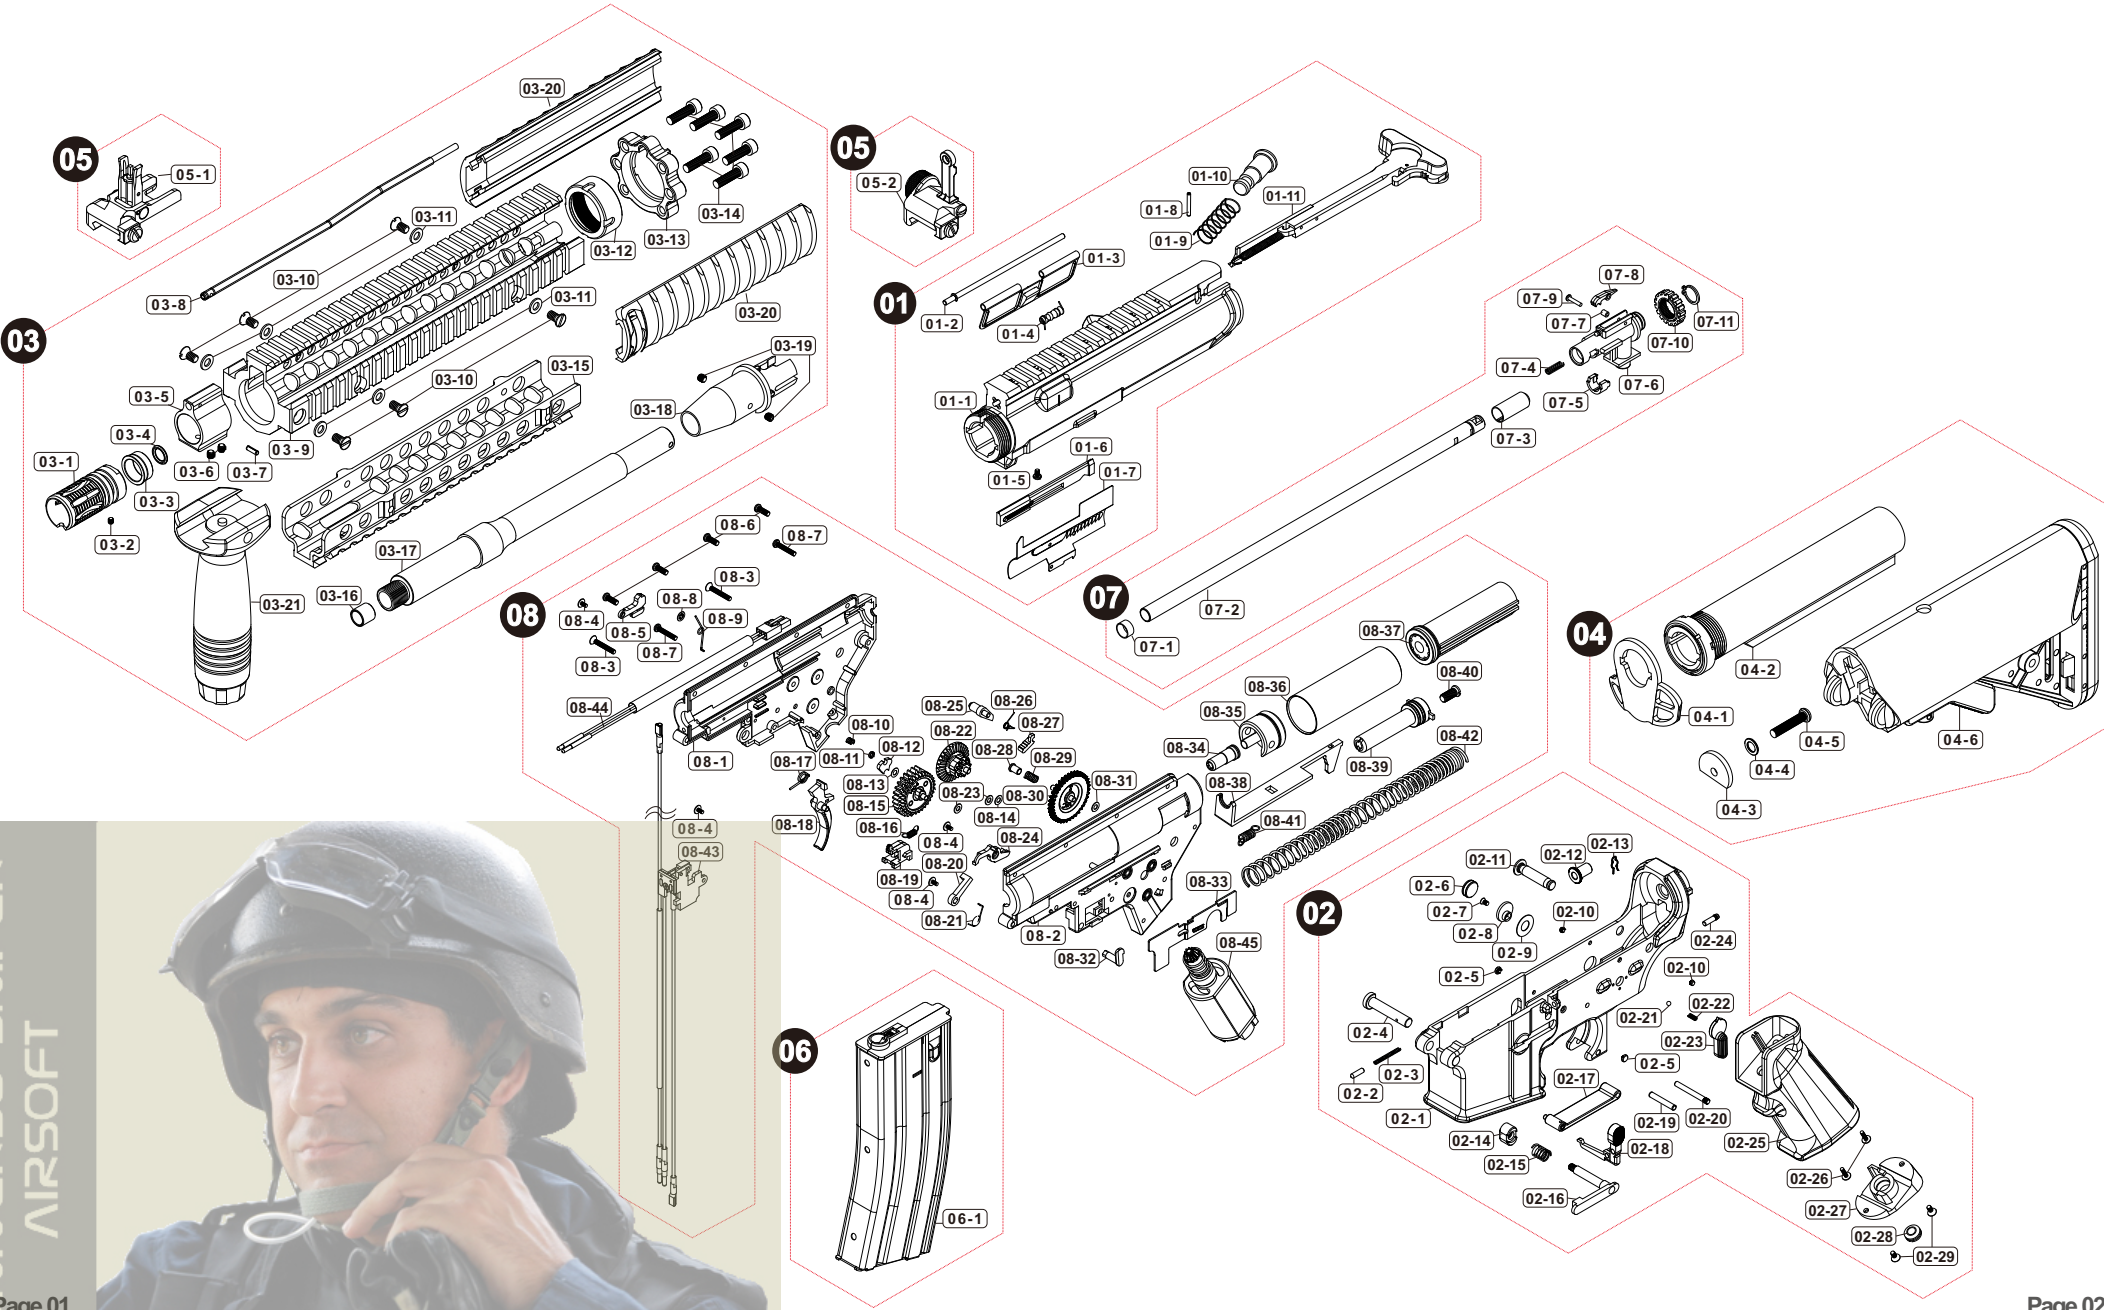

Parts List

Colt MK18 MOD1 AEG (STD/TAN)

Manufactured by VegaForceCompany, Made in Taiwan. <http://www.gb-tech.com.tw>

Parts List

Colt MK18 MOD1 AEG (STD/TAN)

01 UPPER RECEIVER

01-1	V020URV014
01-2	V020ADC031
01-3	V020ADC000
01-4	V020SPG030
01-5	PSCW030421
01-6	V020BLT031
01-7	V020BLT010
01-8	PBOT021601
01-9	V020SPG040
01-10	V020BLT020
01-11	V020CLR000

03 BARREL / FOREARM

03-1	V020SUR080
03-2	PSCW030303
03-3	V023BRL010
03-4	PRIG000039
03-5	V024GBK020
03-6	PSCW040403
03-7	PBOT020801
03-8	V020HGD020
03-9	V021HGD170
03-10	V021HGD1B0
03-11	V021HGD1C0
03-12	V021HGD1A0
03-13	V021HGD190
03-14	PSCW051804
03-15	V021HGD180
03-16	V000BRL010
03-17	V020BRL170
03-18	V020BRL162
03-19	PSCW040403
03-20	V000SP1601
03-21	V000SP1701