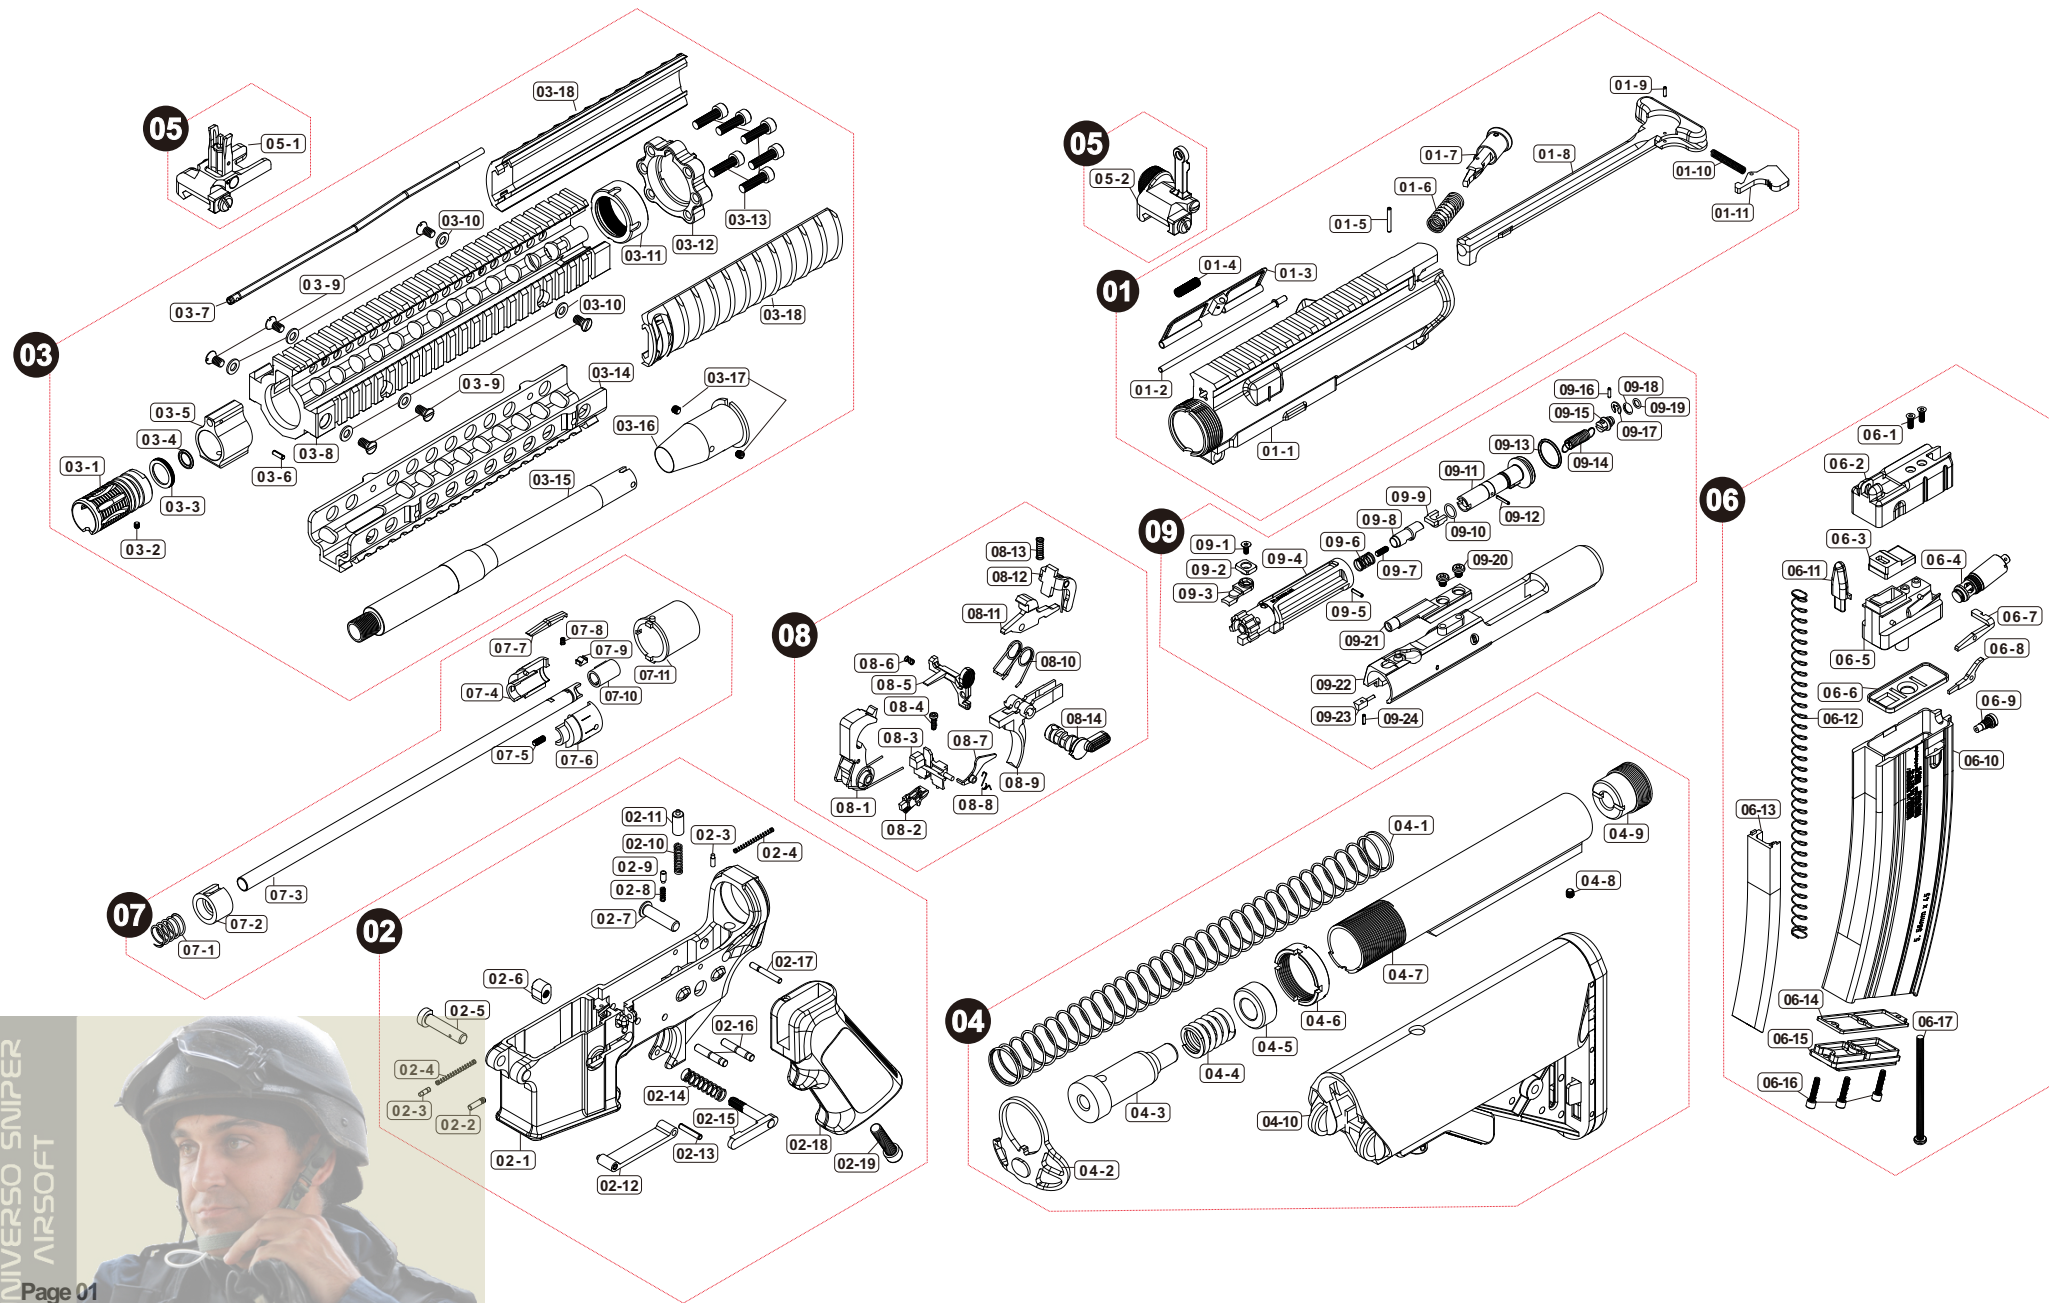

Parts List

Colt MK18 MOD1 GBB (DX TAN)

Manufactured by VegaForceCompany, Made in Taiwan. <http://www.gb-tech.com.tw>

Parts List

Colt MK18 MOD1 GBB (DX TAN)

01 UPPER RECEIVER

01-1	VG20URV010
01-2	VG20ADC031
01-3	VG20ADC000
01-4	VG20SPG030
01-5	PBOT021601
01-6	VG20SPG001
01-7	VG20BLT000
01-8	VG20CLR010
01-9	PBOT160601
01-10	VG20SPG050
01-11	V023CLR020

02 LOWER RECEIVER

02-1	VG20LRV0H0
02-2	VG20BRB000
02-3	VG20LRV090
02-4	VG20SPG010
02-5	VG20LRV070
02-6	VG20LRV050
02-7	VG20LRV040
02-8	VG20SPG011
02-9	VG20MSY020
02-10	VG20SPG019
02-11	VG20BFR020
02-12	VG20TGD000
02-13	PBOT031601
02-14	VG20SPG008
02-15	VG20LRV030
02-16	VG20THG020
02-17	VG20BFR040
02-18	VG20GRP011
02-19	PSCW062504

03 BARREL / FOREARM

03-1	V020SUR080
03-2	PSCW030303
03-3	V020BRL041
03-4	PRIG000005
03-5	V024GBK020
03-6	PBOT020801
03-7	V020HGD020
03-8	V021HGD170
03-9	V021HGD1B0
03-10	V021HGD1C0
03-11	V021HGD1A0
03-12	V021HGD190
03-13	PSCW051804
03-14	V021HGD180
03-15	VG20BRL040
03-16	VG20BRL020
03-17	PSCW040403
03-18	V000SP1600