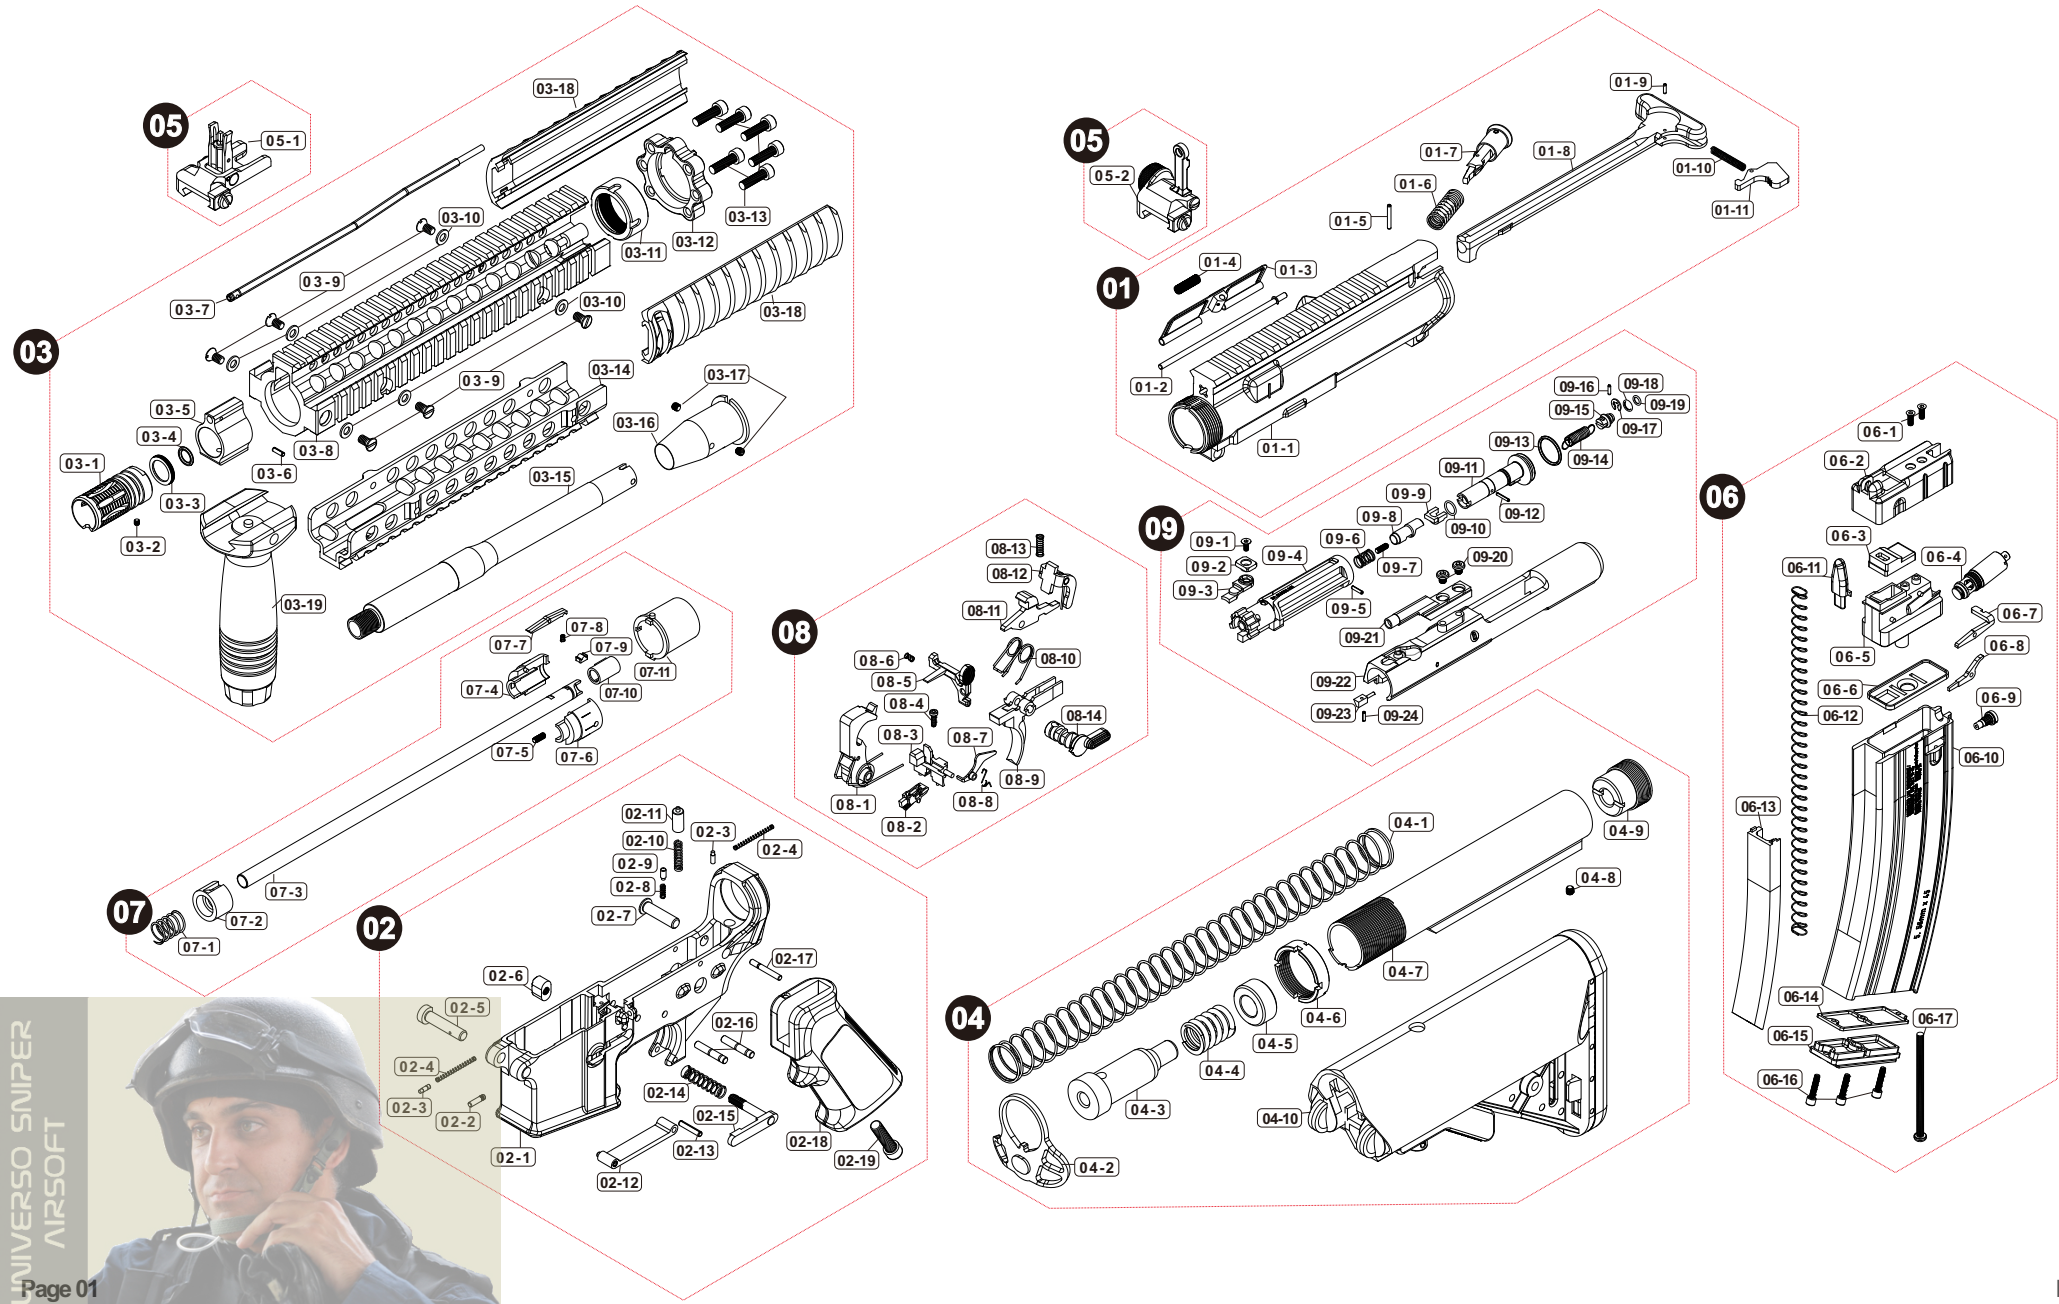

Parts List

Colt MK18 MOD1 GBB Military (DX)

Manufactured by VegaForceCompany, Made in Taiwan. <http://www.gb-tech.com.tw>

Parts List

Colt MK18 MOD1 GBB Military (DX)

01 UPPER RECEIVER

01-1	VG20URV010
01-2	V020ADC031
01-3	VG20ADC000
01-4	V020SPG030
01-5	PBOT021601
01-6	VG20SPG001
01-7	VG20BLT000
01-8	VG20CLR010
01-9	PBOT160601
01-10	V020SPG050
01-11	V023CLR020

02 LOWER RECEIVER

02-1	VG20LRV0H0
02-2	VG20BRB000
02-3	VG20LRV090
02-4	VG20SPG010
02-5	VG20LRV070
02-6	VG20LRV050
02-7	VG20LRV040
02-8	VG20SPG011
02-9	VG20MSY020
02-10	VG20SPG019
02-11	VG20BFR020
02-12	VG20TGD000
02-13	PBOT031601
02-14	VG20SPG008
02-15	VG20LRV030
02-16	VG20THG020
02-17	VG20BFR040
02-18	VG20GRP010
02-19	PSCW062504

03 BARREL / FOREARM

03-1	V020SUR080
03-2	PSCW030303
03-3	V020BRL041
03-4	PRIG000005
03-5	V024GBK020
03-6	PBOT020801
03-7	V020HGD020
03-8	V021HGD170
03-9	V021HGD1B0
03-10	V021HGD1C0
03-11	V021HGD1A0
03-12	V021HGD190
03-13	PSCW051804
03-14	V021HGD180
03-15	VG20BRL040
03-16	VG20BRL020
03-17	PSCW040403
03-18	V000SP1600
03-19	V000SP1700