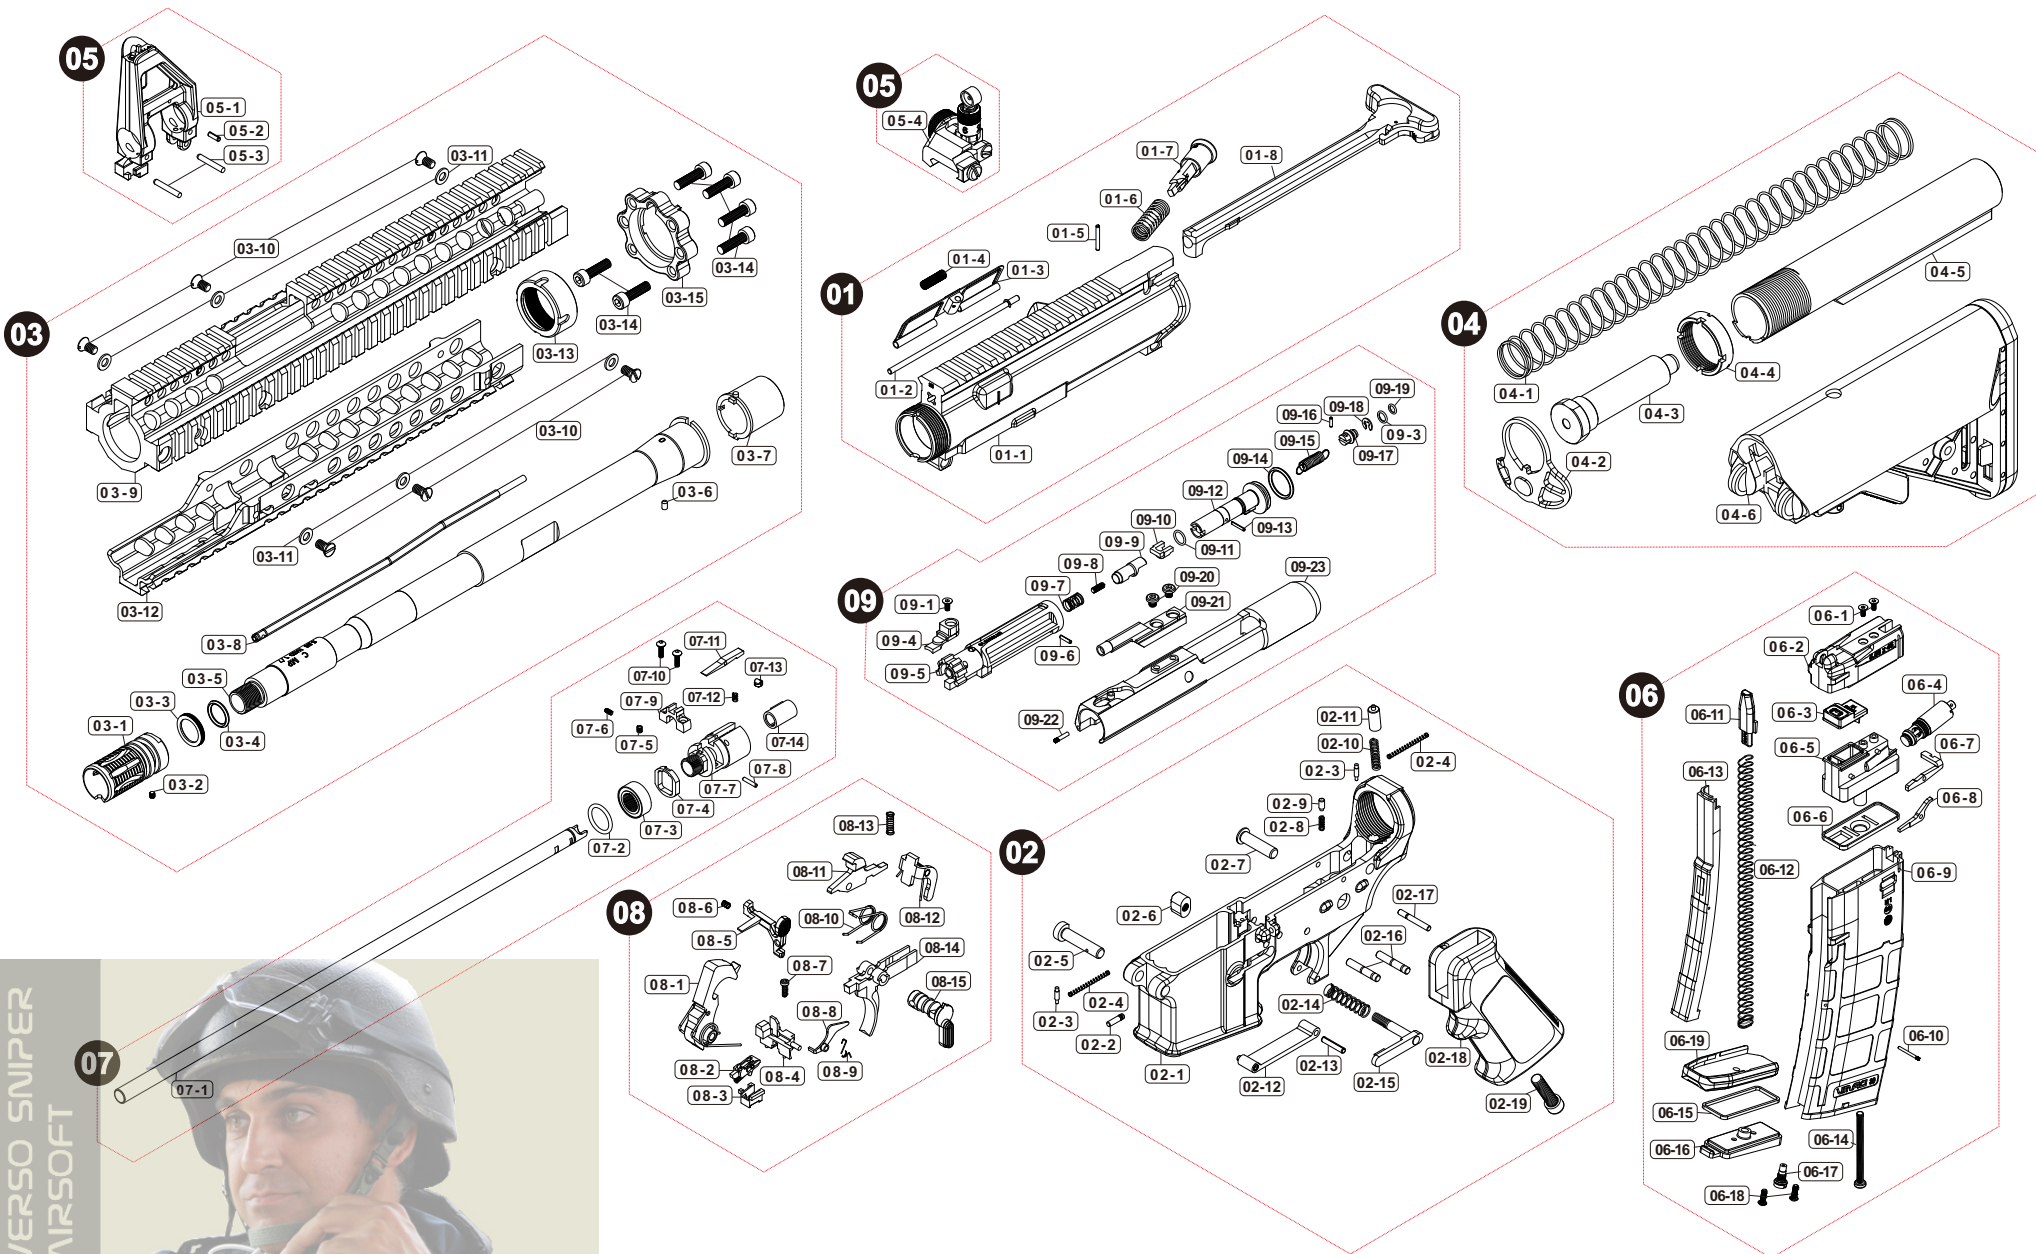

Parts List

Colt M4 RIS II FSP GBB

Manufactured by VegaForceCompany, Made in Taiwan. <http://www.gb-tech.com.tw>

Parts List

Colt M4 RIS II FSP GBB

01 UPPER RECEIVER

| | |
|------|------------|
| 01-1 | VG20URV020 |
| 01-2 | V020ADC031 |
| 01-3 | VG20ADC000 |
| 01-4 | V020SPG030 |
| 01-5 | PBOT021601 |
| 01-6 | VG20SPG001 |
| 01-7 | VG20BLT000 |
| 01-8 | VG20CLR110 |

02 LOWER RECEIVER

| | |
|-------|------------|
| 02-1 | VG20LRV0J0 |
| 02-2 | VG20BRB000 |
| 02-3 | VG20LRV090 |
| 02-4 | VG20SPG010 |
| 02-5 | VG20LRV070 |
| 02-6 | VG20LRV150 |
| 02-7 | VG20LRV040 |
| 02-8 | VG20SPG011 |
| 02-9 | VG20MSY020 |
| 02-10 | VG20SPG019 |
| 02-11 | VG20BFR020 |
| 02-12 | VG20TGD000 |
| 02-13 | PBOT031601 |
| 02-14 | VG20SPG008 |
| 02-15 | VG20LRV130 |
| 02-16 | VG20THG020 |
| 02-17 | VG20BFR040 |
| 02-18 | VG20GRP010 |
| 02-19 | PSCW062504 |

03 BARREL / FOREARM

| | |
|-------|------------|
| 03-1 | V020SUR080 |
| 03-2 | PSCW030303 |
| 03-3 | V020BRL041 |
| 03-4 | PRIG000005 |
| 03-5 | VG20BRL0G0 |
| 03-6 | PSCW0305U3 |
| 03-7 | VG2CHOP080 |
| 03-8 | V020HGD020 |
| 03-9 | V021HGD1F2 |
| 03-10 | V021HGD1B0 |
| 03-11 | V021HGD1C0 |
| 03-12 | V021HGD1G2 |
| 03-13 | V021HGD1A0 |
| 03-14 | PSCW051804 |
| 03-15 | V021HGD190 |