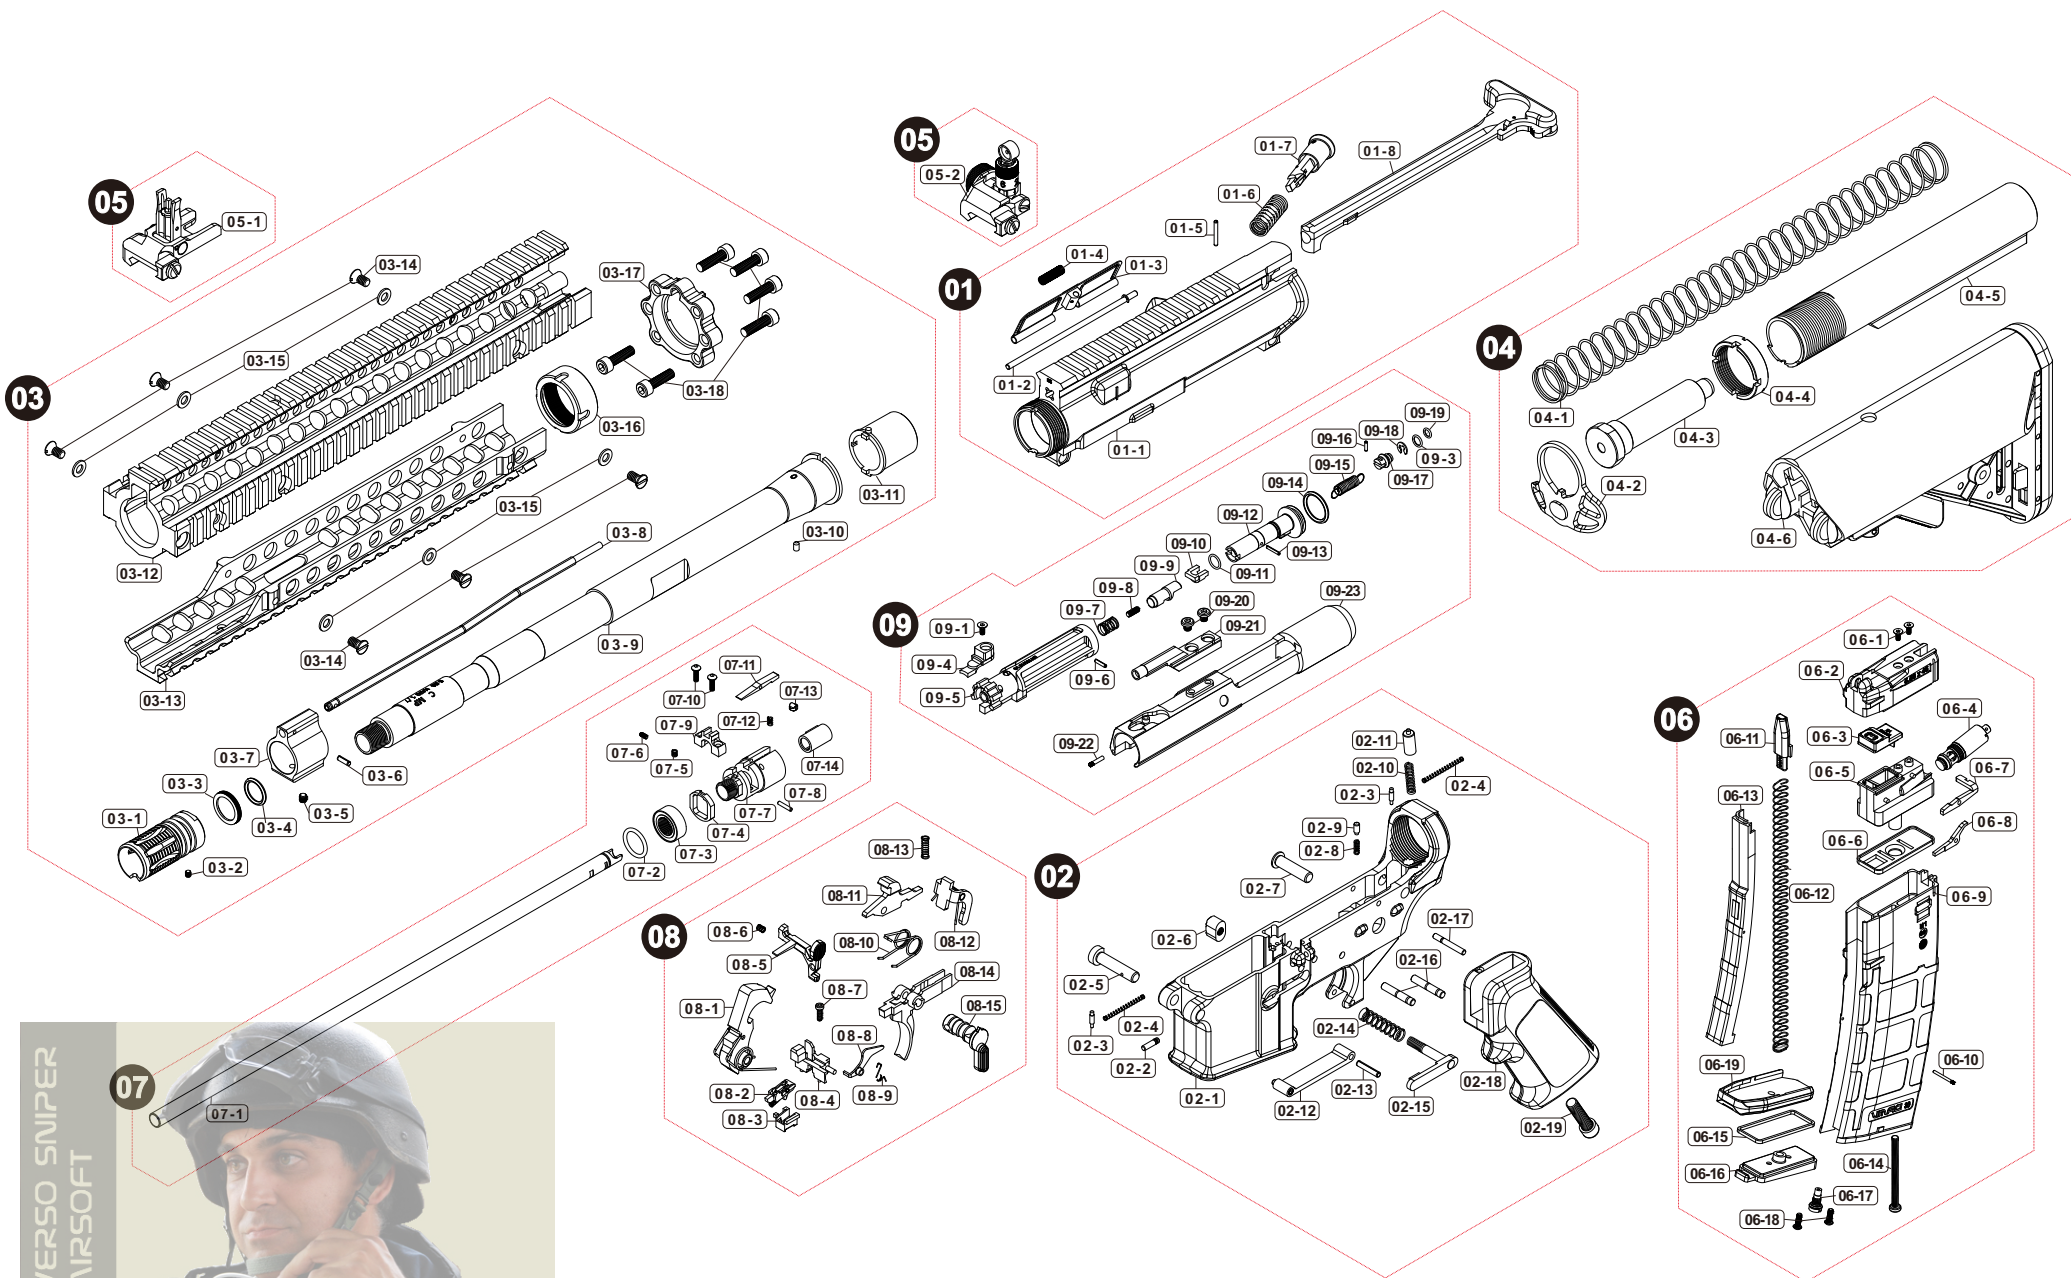

Parts List

Colt M4 RIS II GBB

Manufactured by VegaForceCompany, Made in Taiwan. <http://www.gb-tech.com.tw>

Parts List

Colt M4 RIS II GBB

01 UPPER RECEIVER

01-1	VG20URV020
01-2	V020ADC031
01-3	VG20ADC000
01-4	V020SPG030
01-5	PBOT021601
01-6	VG20SPG001
01-7	VG20BLT000
01-8	VG20CLR110

02 LOWER RECEIVER

02-1	VG20LRV0J0
02-2	VG20BRB000
02-3	VG20LRV090
02-4	VG20SPG010
02-5	VG20LRV070
02-6	VG20LRV150
02-7	VG20LRV040
02-8	VG20SPG011
02-9	VG20MSY020
02-10	VG20SPG019
02-11	VG20BFR020
02-12	VG20TGD000
02-13	PBOT031601
02-14	VG20SPG008
02-15	VG20LRV130
02-16	VG20THG020
02-17	VG20BFR040
02-18	VG20GRP010
02-19	PSCW062504

03 BARREL / FOREARM

03-1	V020SUR080
03-2	PSCW030303
03-3	V020BRL041
03-4	PRIG000005
03-5	PSCW040403
03-6	PBOT020801
03-7	V024GBK020
03-8	V020HGD020
03-9	VG20BRL0G0
03-10	PSCW0305U3
03-11	VG2CHOP080
03-12	V021HGD1D2
03-13	V021HGD1E2
03-14	V021HGD1B0
03-15	V021HGD1C0
03-16	V021HGD1A0
03-17	V021HGD190
03-18	PSCW051804