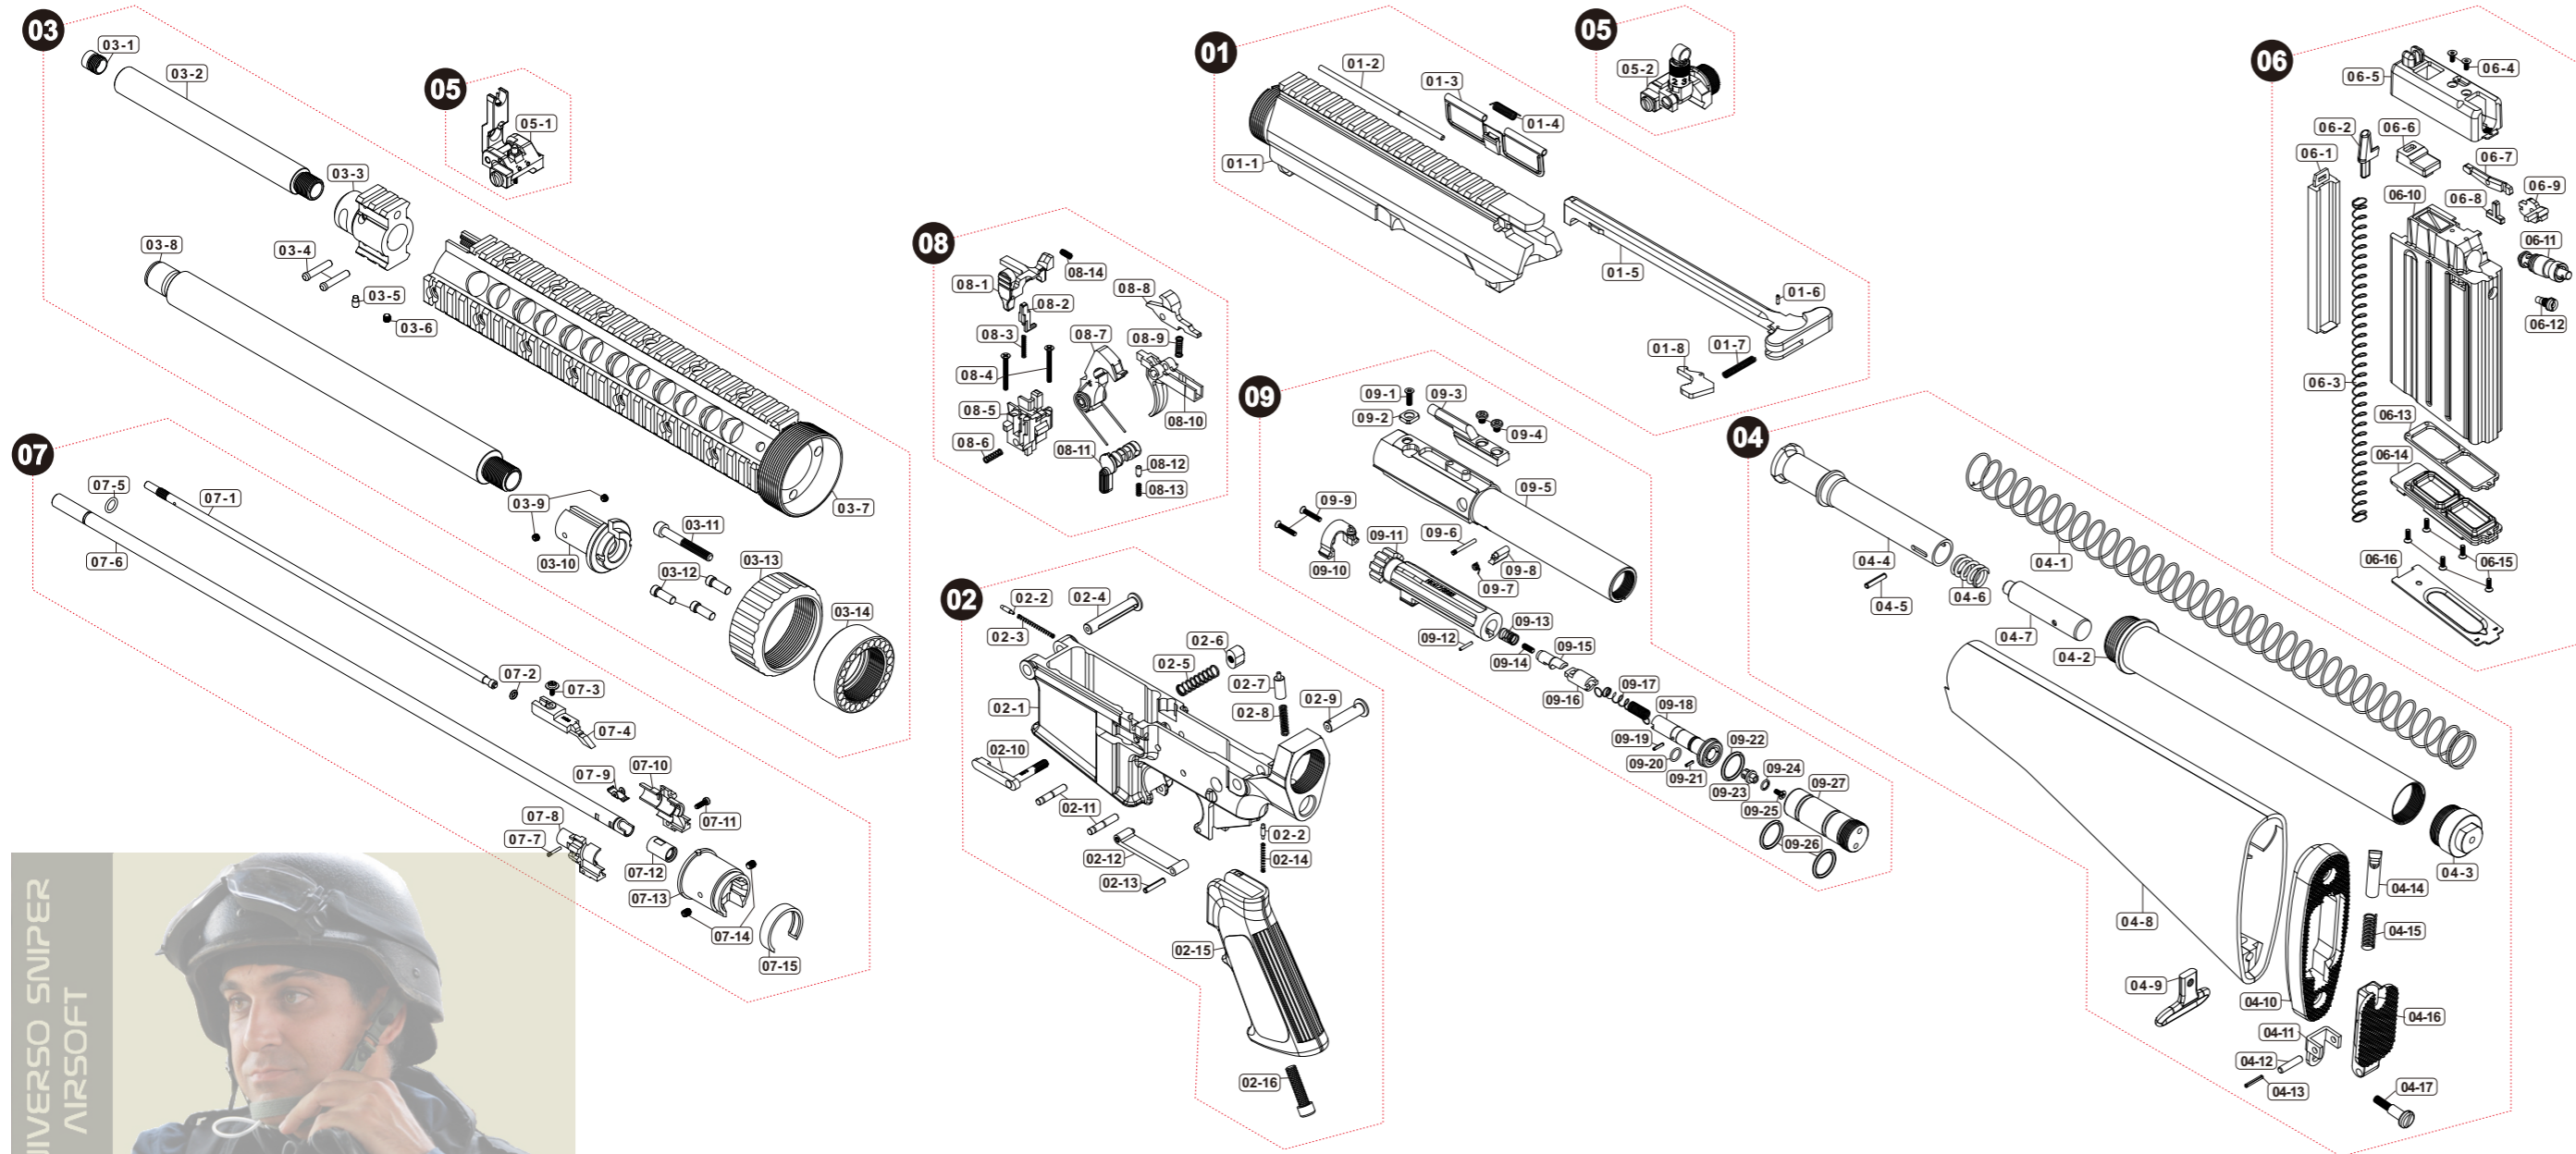

Parts List

Mk11 MOD 0 GBB

Manufactured by VegaForceCompany, Made in Taiwan. <http://www.gb-tech.com.tw>

Parts List

Mk11 MOD 0 GBB

01 UPPER RECEIVER

01-1	VG27URV020
01-2	VG27ADC050
01-3	VG27ADC000
01-4	V020SPG030
01-5	VG27CLR010
01-6	PBOT160601
01-7	V020SPG050
01-8	VG27CLR020

02 LOWER RECEIVER

02-1	VG27LRV030
02-2	VG20LRV090
02-3	VG20SPG010
02-4	VG27LRV010
02-5	VG20SPG008
02-6	VG20LRV150
02-7	VG27BFR020
02-8	VG20SPG019
02-9	VG27LRV020
02-10	VG27LRV060
02-11	VG20THG020
02-12	VG20TGD000
02-13	PBOT031501
02-14	VG29SPG010
02-15	VG20GRP010
02-16	PSCW062504

03 BARREL / FOREARM

03-1	VG27BRL030
03-2	VG27BRL020
03-3	VG27GBK010
03-4	VG27GBK020
03-5	VG27SUR010
03-6	PSCW040403
03-7	VG27HGD000
03-8	VG27BRL010
03-9	PSCW040303
03-10	VG29BRL010
03-11	PSCW054004
03-12	VG27URV010
03-13	VG27HGD030
03-14	VG27URV030

04 STOCK

04-1	VG27SPG003
04-2	VG27SPC010
04-3	VG27SPC020
04-4	VG27BFR030
04-5	PBOT031601
04-6	VGE0SPG003
04-7	VG2CBFR020
04-8	VG27STK010
04-9	V025STK080
04-10	V025STK070
04-11	V025STK050
04-12	V025STK060
04-13	PBOT021401
04-14	V025STK040
04-15	V020SPG000
04-16	V025STK030
04-17	V025STK090