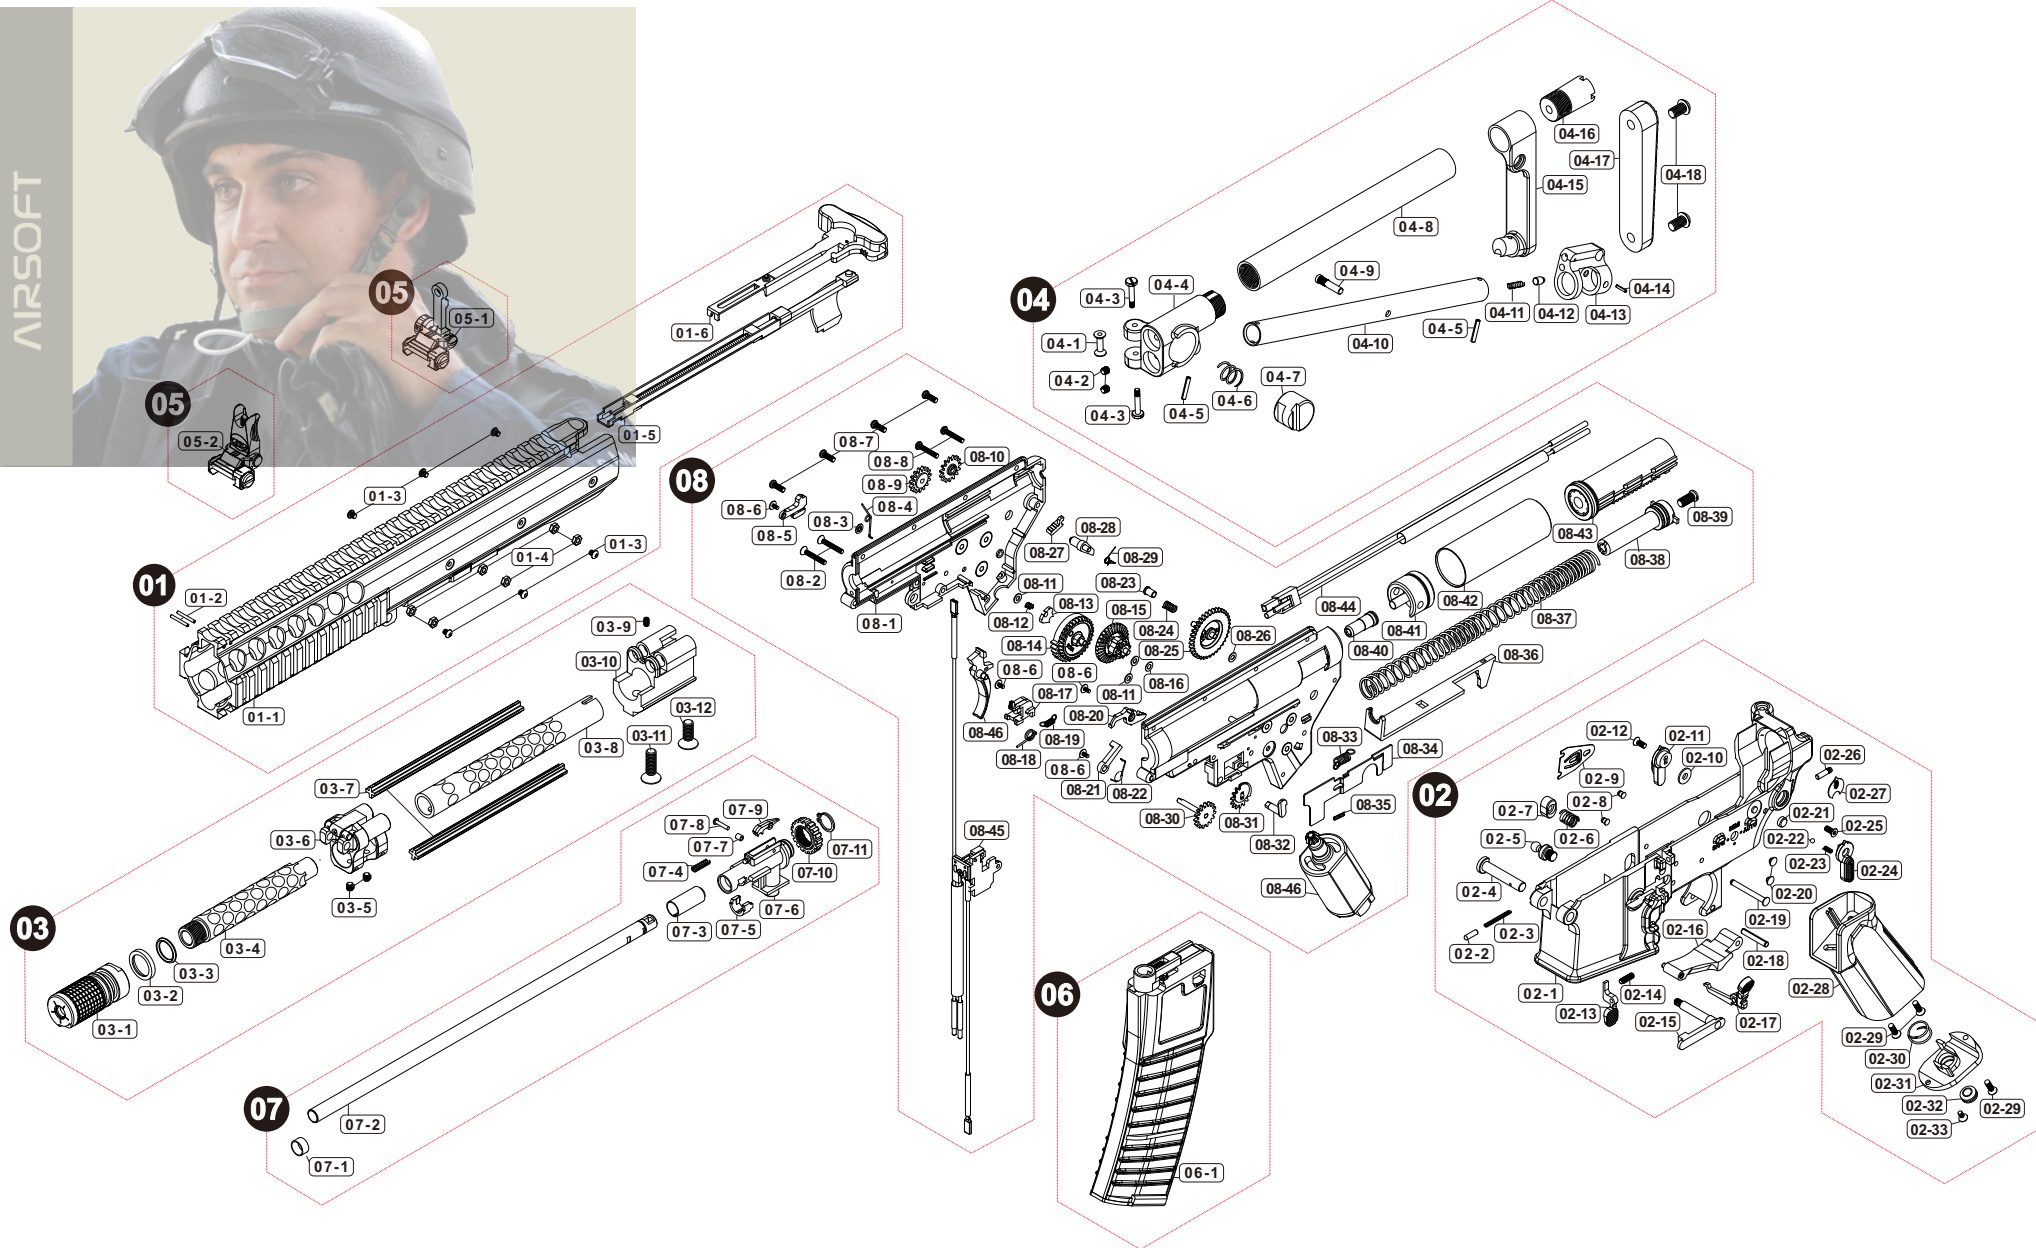

Parts List

KAC PDW 10 inch AEG

Manufactured by VegaForceCompany, Made in Taiwan. <http://www.gb-tech.com.tw>

UNIVERSO SNIPER AIRSOFT

Parts List

KAC PDW 10 inch AEG

01 UPPER RECEIVER

01-1	V070URV010s
01-2	PB0T151401
01-3	PSCW030301
01-4	PNUT030001
01-5	V070BLT000
01-6	V070CLR000

02 LOWER RECEIVER

02-1	V070LRV010
02-2	V020LRV080
02-3	V020SPG080
02-4	V070LRV0B0
02-5	V070LRV030
02-6	V020SPG070
02-7	V020MRB010
02-8	V070LRV060
02-9	V070LRV020
02-10	V070LRV090
02-11	V020MSY040
02-12	V020MSY050
02-13	V070LRV080
02-14	PSCW031003
02-15	V020MRB020
02-16	V070TGD000
02-17	V070LRV071
02-18	PB0T032001
02-19	V070LRV050
02-20	V070LRV040
02-21	V070LRV0A0
02-22	PBAL025001
02-23	V020SPG0F0
02-24	V020MSY020
02-25	V020MSY050
02-26	V020LRV300
02-27	V070LRV0C0
02-28	V070GRP010
02-29	PSCW031002
02-30	V000SPG0C0
02-31	V070GRP020
02-32	V020GRP030
02-33	PSCW030602

03 BARREL / FOREARM

03-1	V070FHR021
03-2	V070FHR030
03-3	PRIG000005
03-4	V070BRL020
03-5	PSCW040403
03-6	V070GBK012
03-7	V070GPN050
03-8	V070BRL010
03-9	PSCW030503
03-10	V070CBR010
03-11	PSCW062002
03-12	PSCW061602

04 STOCK

04-1	V070STK0B0
04-2	PSCW040403
04-3	V070STK0C0
04-4	V070STK010
04-5	PB0T251401
04-6	V070SPG040
04-7	V070STK070
04-8	V070STK020
04-9	V070STK0A0
04-10	V070STK030
04-11	V070SPG030
04-12	V070STK080
04-13	V070STK040
04-14	PB0T160801
04-15	V070STK050
04-16	V070STK090
04-17	V070STK060
04-18	PSCW061001