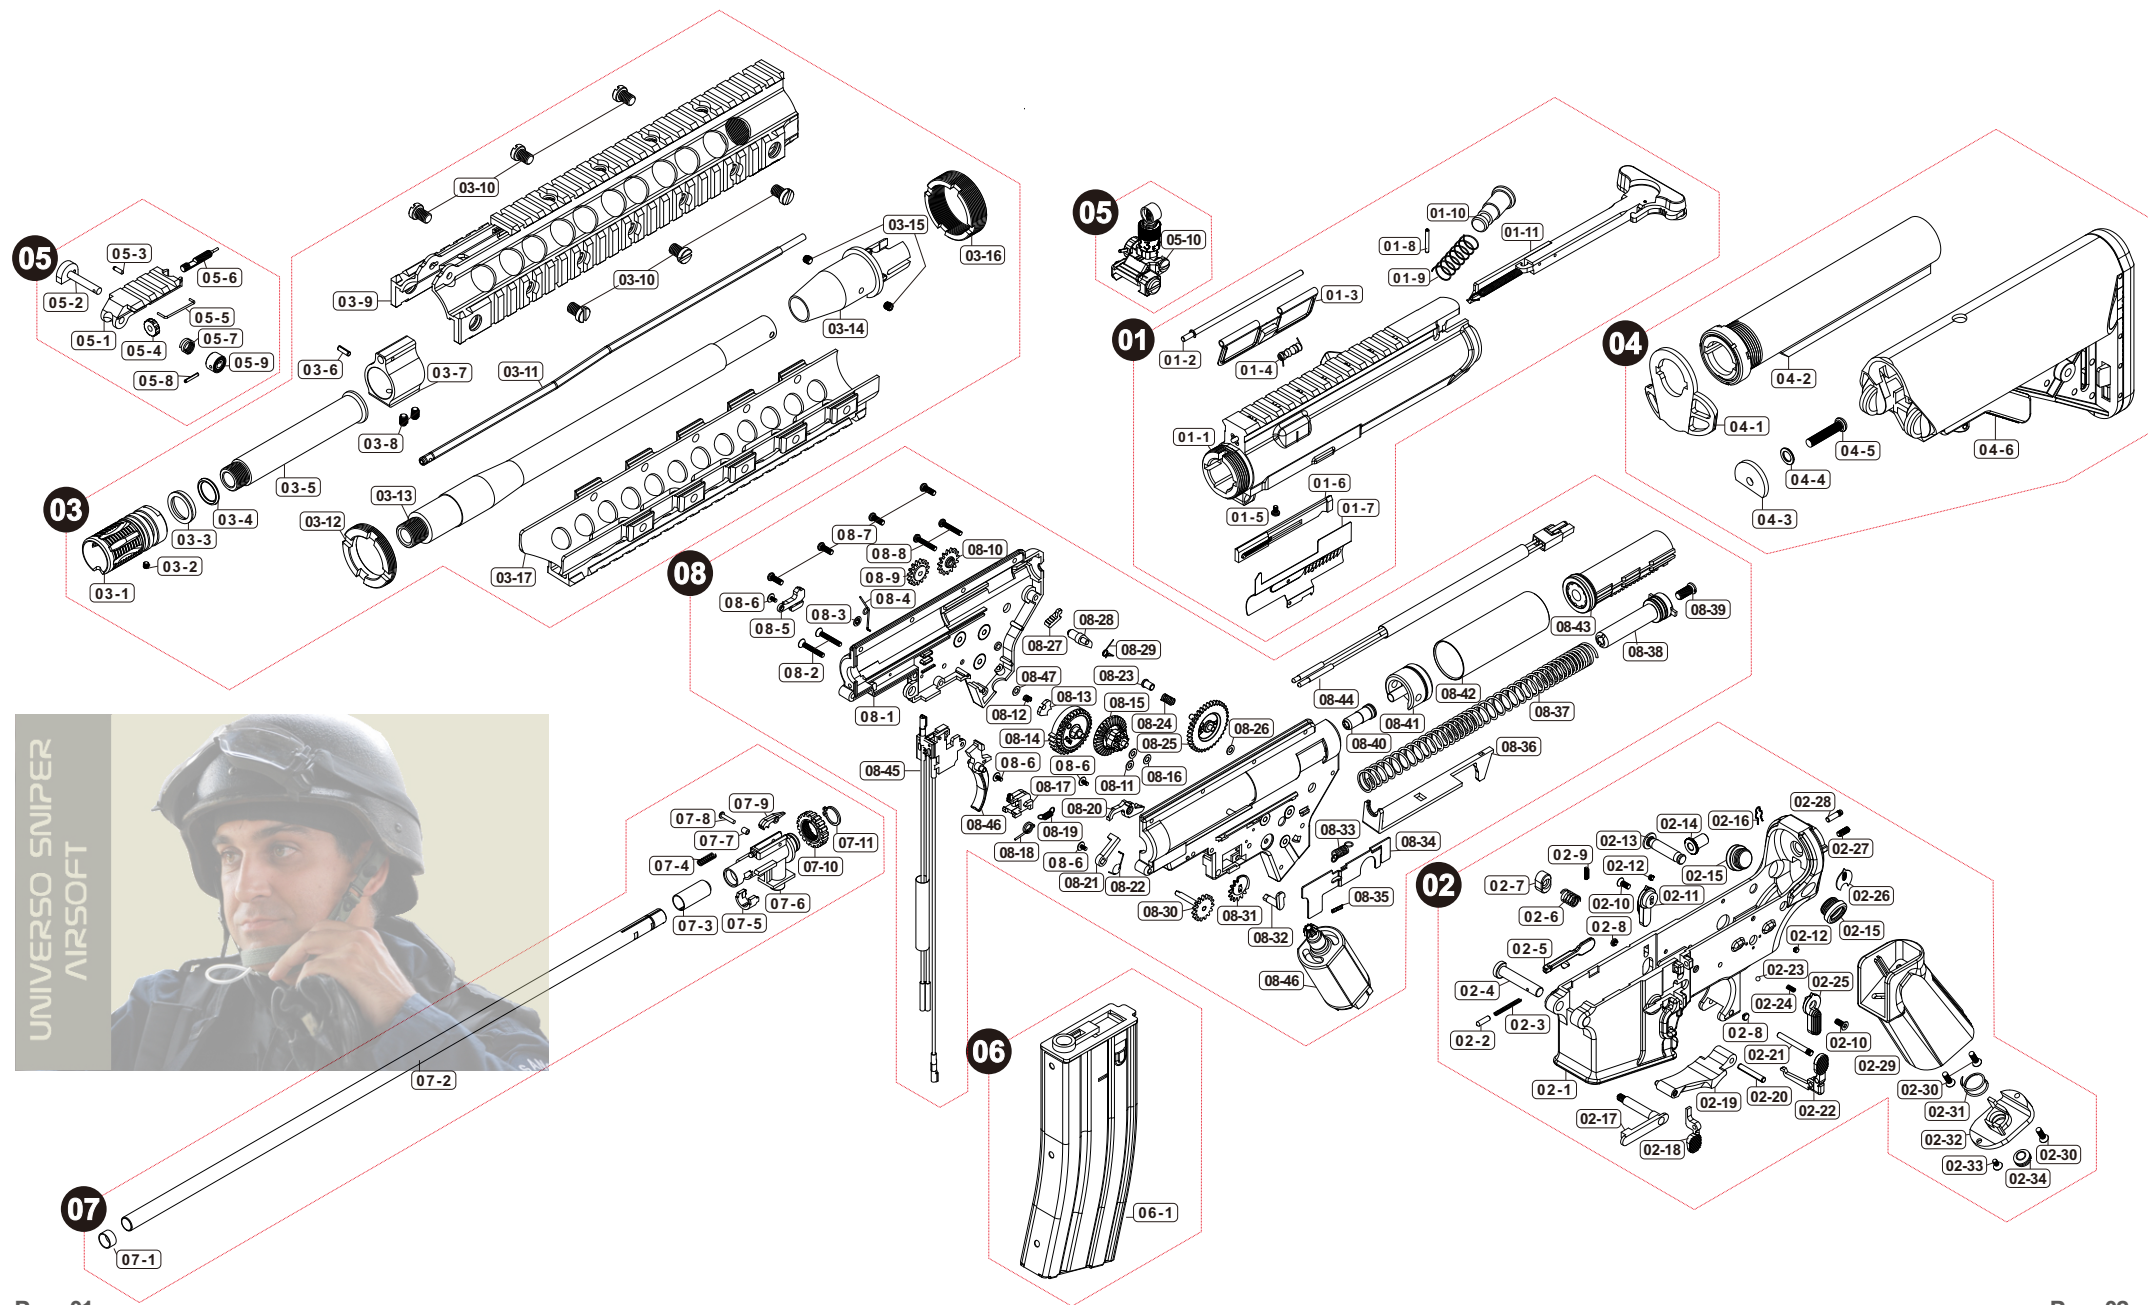

# Parts List

## KAC SR15E3 AEG

Manufactured by VegaForceCompany, Made in Taiwan. <http://www.gb-tech.com.tw>