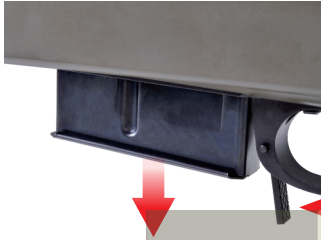

VegaForce Company
<http://www.gb-tech.com.tw>

M40A5 ADDITIONAL INSTRUCTIONS

■ How to use M40A5 gas magazine

Push magazine catch and take down magazine

Charging GAS (about 4~6 sec.)

Using the BB loader to Loading BBs (Max 14 round)

■ Gas bolt take down

Pull up charging handle

Push bolt release bottom and hold

Pull out bolt assembly

■ Hop-Up Adjusting

Use 1.5mm hex wrench to adjust Hop-Up

- Turn adjustment screw clockwise to raise BB's trajectory.
- Turn adjustment screw counter clockwise to reduce BB's trajectory.

■ Loading indicator

- Loading indicator will rise out when rifle is ready to fire.
- If not in shooting, Please take magazine off and pull trigger to release hammer.

01 UPPER RECEIVER

01-1	PSCW030804
01-2	PSCW031204
01-3	VGS1HGD010
01-4	PSCW030503
01-5	VGS2BLT010
01-6	PBOT042002
01-7	VGS2SPG001
01-8	VGS2BLT020
01-9	PBOT031802
01-10	VGS2BLT030