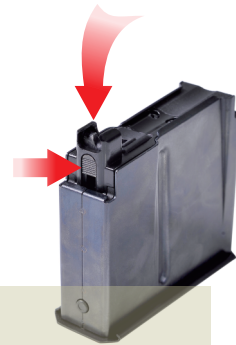

VegaForce Company
<http://www.gb-tech.com.tw>

M40A5 ADDITIONAL INSTRUCTIONS

■ How to use M40A5 gas magazine

Push magazine catch and take down magazine

Charging GAS (about 4~6 sec.)

Using the BB loader to Loading BBs (Max 14 round)

■ Gas bolt take down

Pull up charging handle

Push bolt release bottom and hold

Pull out bolt assembly

■ Hop-Up Adjusting

Use 1.5mm hex wrench to adjust Hop-Up

- Turn adjustment screw clockwise to raise BB's trajectory.
- Turn adjustment screw counter clockwise to reduce BB's trajectory.

■ Loading indicator

- Loading indicator will rise out when rifle is ready to fire.
- If not in shooting, Please take magazine off and pull trigger to release hammer.

01 UPPER RECEIVER

01-1	PSCW030804
01-2	PSCW031204
01-3	VGS1HGD010
01-4	PSCW030503
01-5	VGS2BLT010
01-6	PBOT042002
01-7	VGS2SPG001
01-8	VGS2BLT020
01-9	PBOT031802
01-10	VGS2BLT030