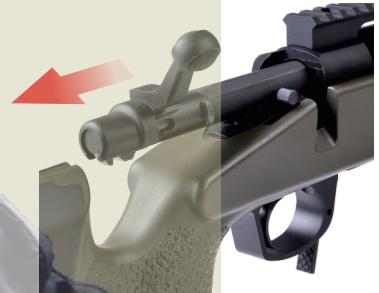

VegaForce Company
<http://www.gb-tech.com.tw>

M40A5 ADDITIONAL INSTRUCTIONS

■ How to use M40A5 gas magazine

Push magazine catch and take down magazine

Charging GAS (about 4~6 sec.)

Using the BB loader to Loading BBs (Max 14 round)

■ Gas bolt take down

Pull up charging handle

Push bolt release bottom and hold

Pull out bolt assembly

■ Hop-Up Adjusting

Use 1.5mm hex wrench to adjust Hop-Up

- Turn adjustment screw clockwise to raise BB's trajectory.
- Turn adjustment screw counter clockwise to reduce BB's trajectory.

■ Loading indicator

- Loading indicator will rise out when rifle is ready to fire.
- If not in shooting, Please take magazine off and pull trigger to release hammer.

01 UPPER RECEIVER

01-1	PSCW030804
01-2	PSCW031204
01-3	VGS1HGD010
01-4	PSCW030503
01-5	VGS2BLT010
01-6	PBOT042002
01-7	VGS2SPG001
01-8	VGS2BLT020
01-9	PBOT031802
01-10	VGS2BLT030