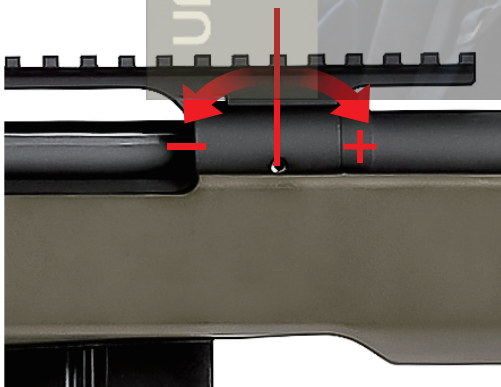

■ Gas bolt take down

Pull up charging handle

Push bolt release bottom and hold

Pull out bolt assembly

■ Hop-Up Adjusting

Use 1.5mm hex wrench to adjust Hop-Up

- Turn adjustment screw clockwise to raise BB's trajectory.
- Turn adjustment screw counter clockwise to reduce BB's trajectory.

■ Loading indicator

- Loading indicator will rise out when rifle is ready to fire.
- If not in shooting, Please take magazine off and pull trigger to release hammer.

01 UPPER RECEIVER

01-1	PSCW030804
01-2	PSCW031204
01-3	VGS1HGD010
01-4	PSCW030503
01-5	VGS2BLT010
01-6	PBOT042002
01-7	VGS2SPG001
01-8	VGS2BLT020
01-9	PBOT031802
01-10	VGS2BLT030