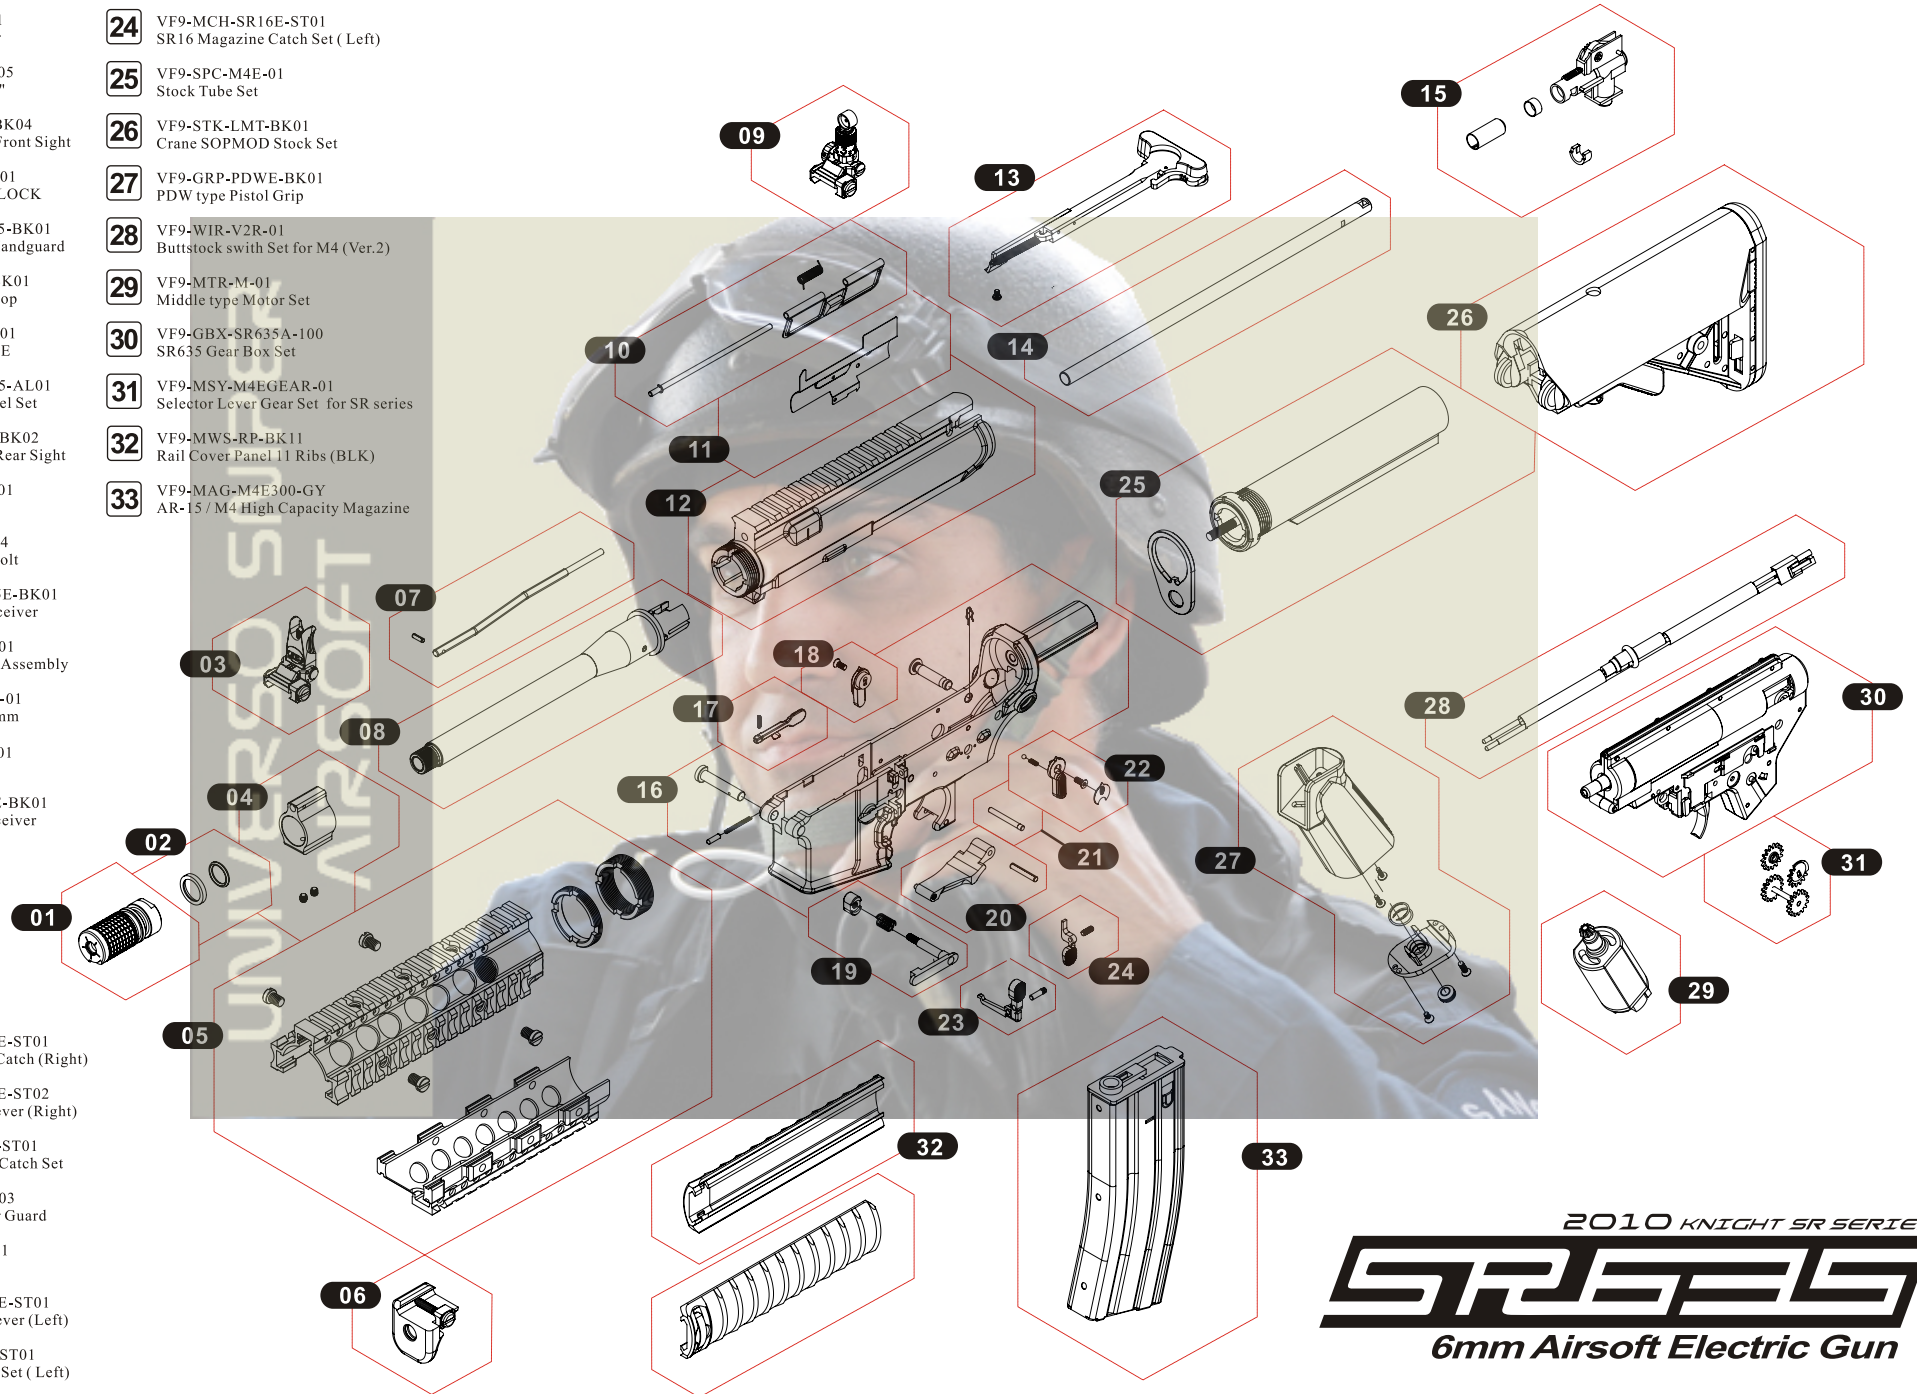

2010 KNIGHT SR SERIES
SR635
 6mm Airsoft Electric Gun