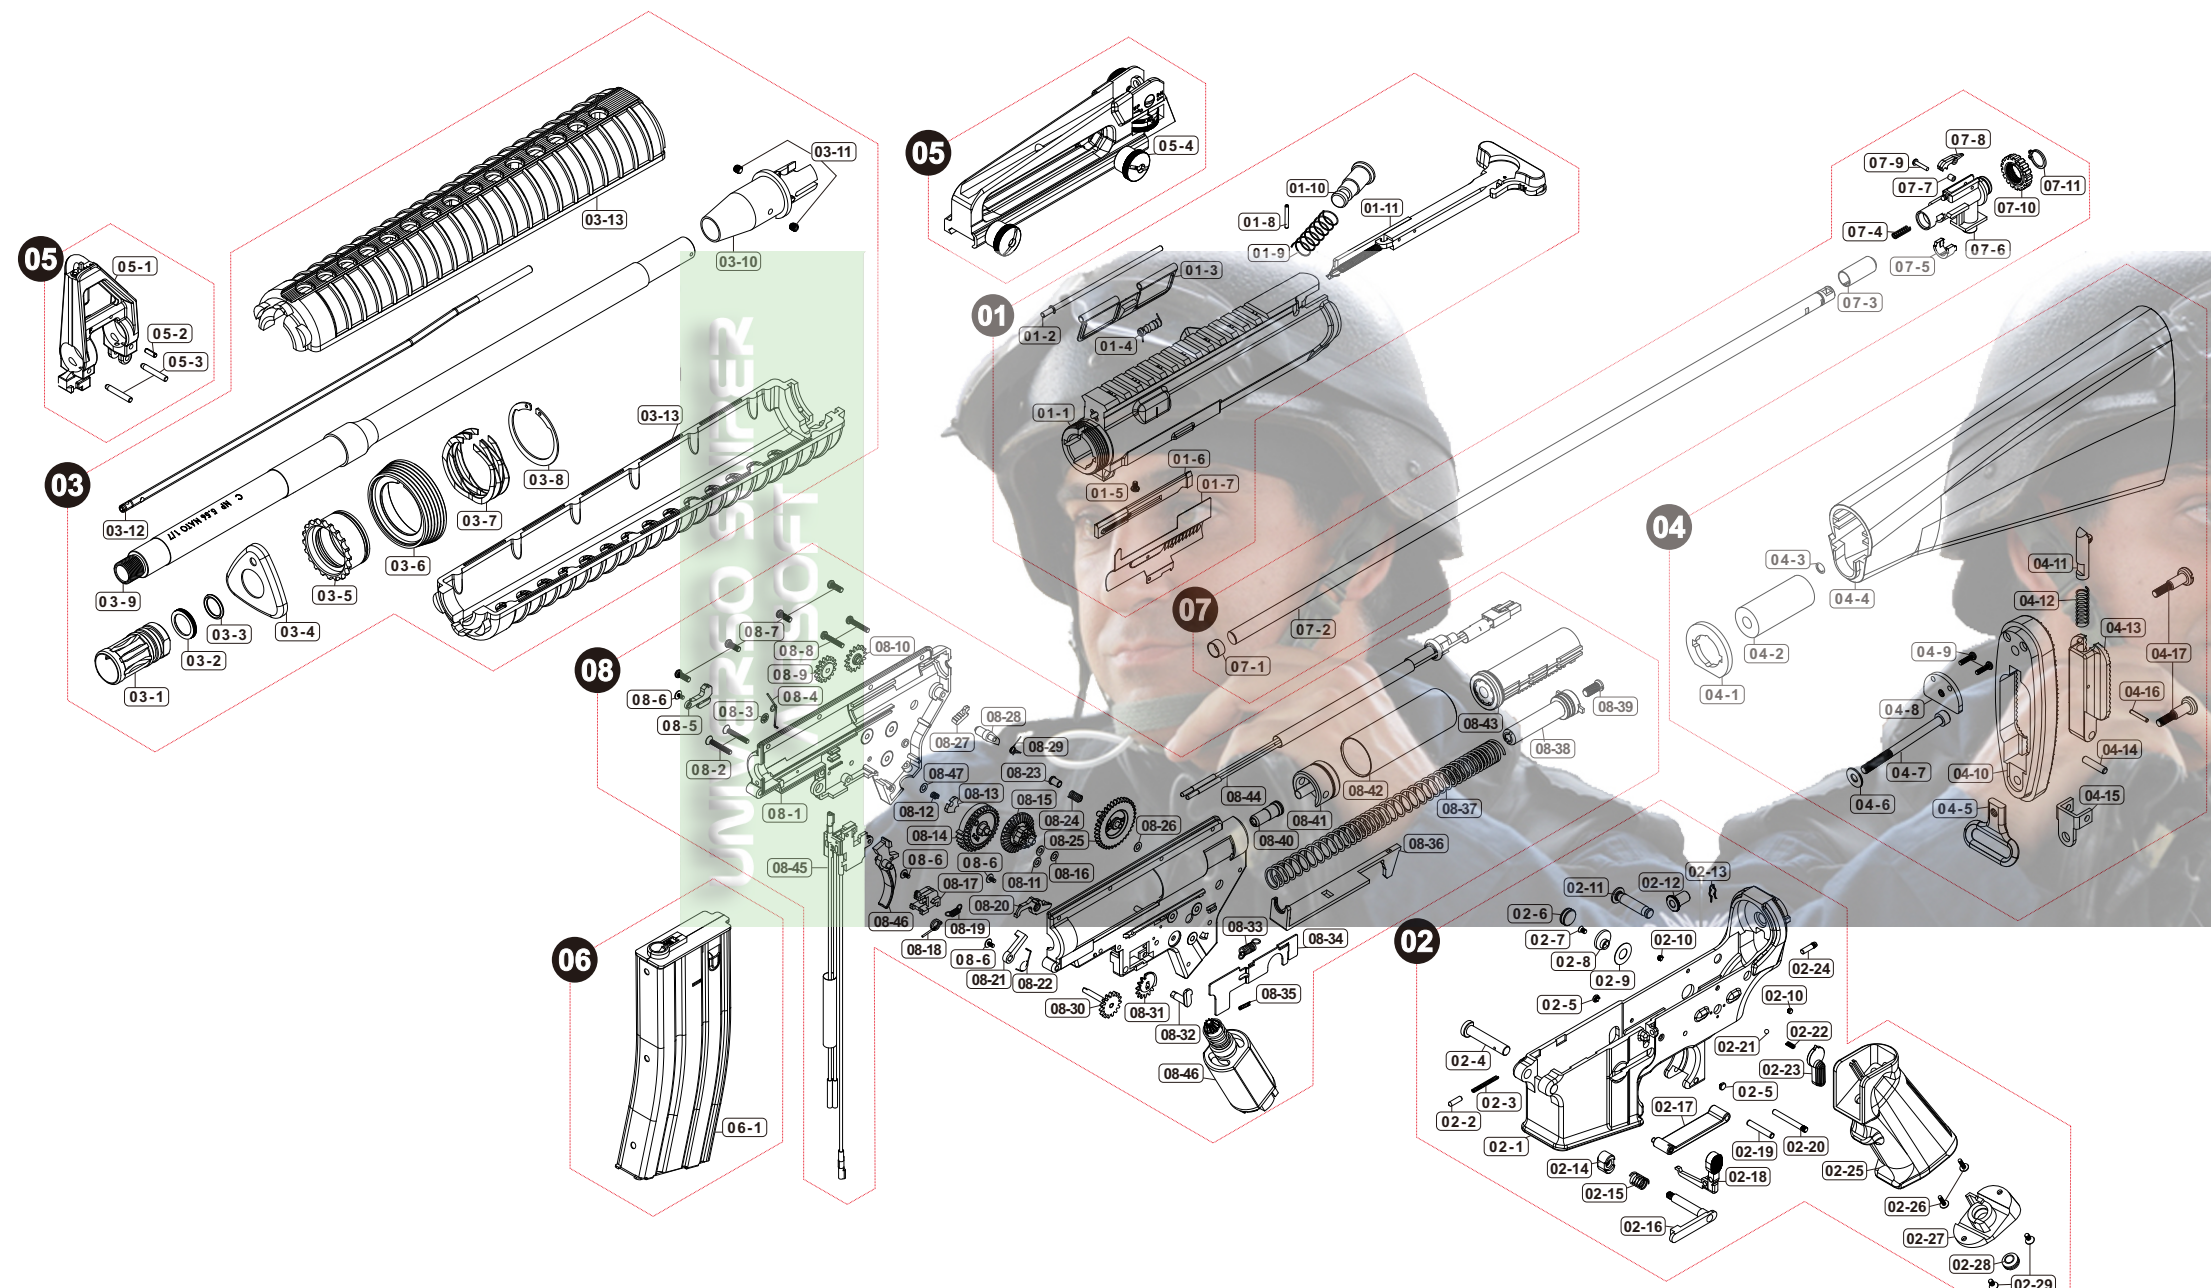

Parts List

Colt M16A3 AEG (STD)

Manufactured by VegaForceCompany, Made in Taiwan. <http://www.gb-tech.com.tw>

Parts List

Colt M16A3 AEG (STD)

01 UPPER RECEIVER

01-1	V020URV014
01-2	V020ADC031
01-3	V020ADC000
01-4	V020SPG030
01-5	PSCW030421
01-6	V020BLT031
01-7	V020BLT010
01-8	PBOT021601
01-9	V020SPG040
01-10	V020BLT020
01-11	V020CLR000