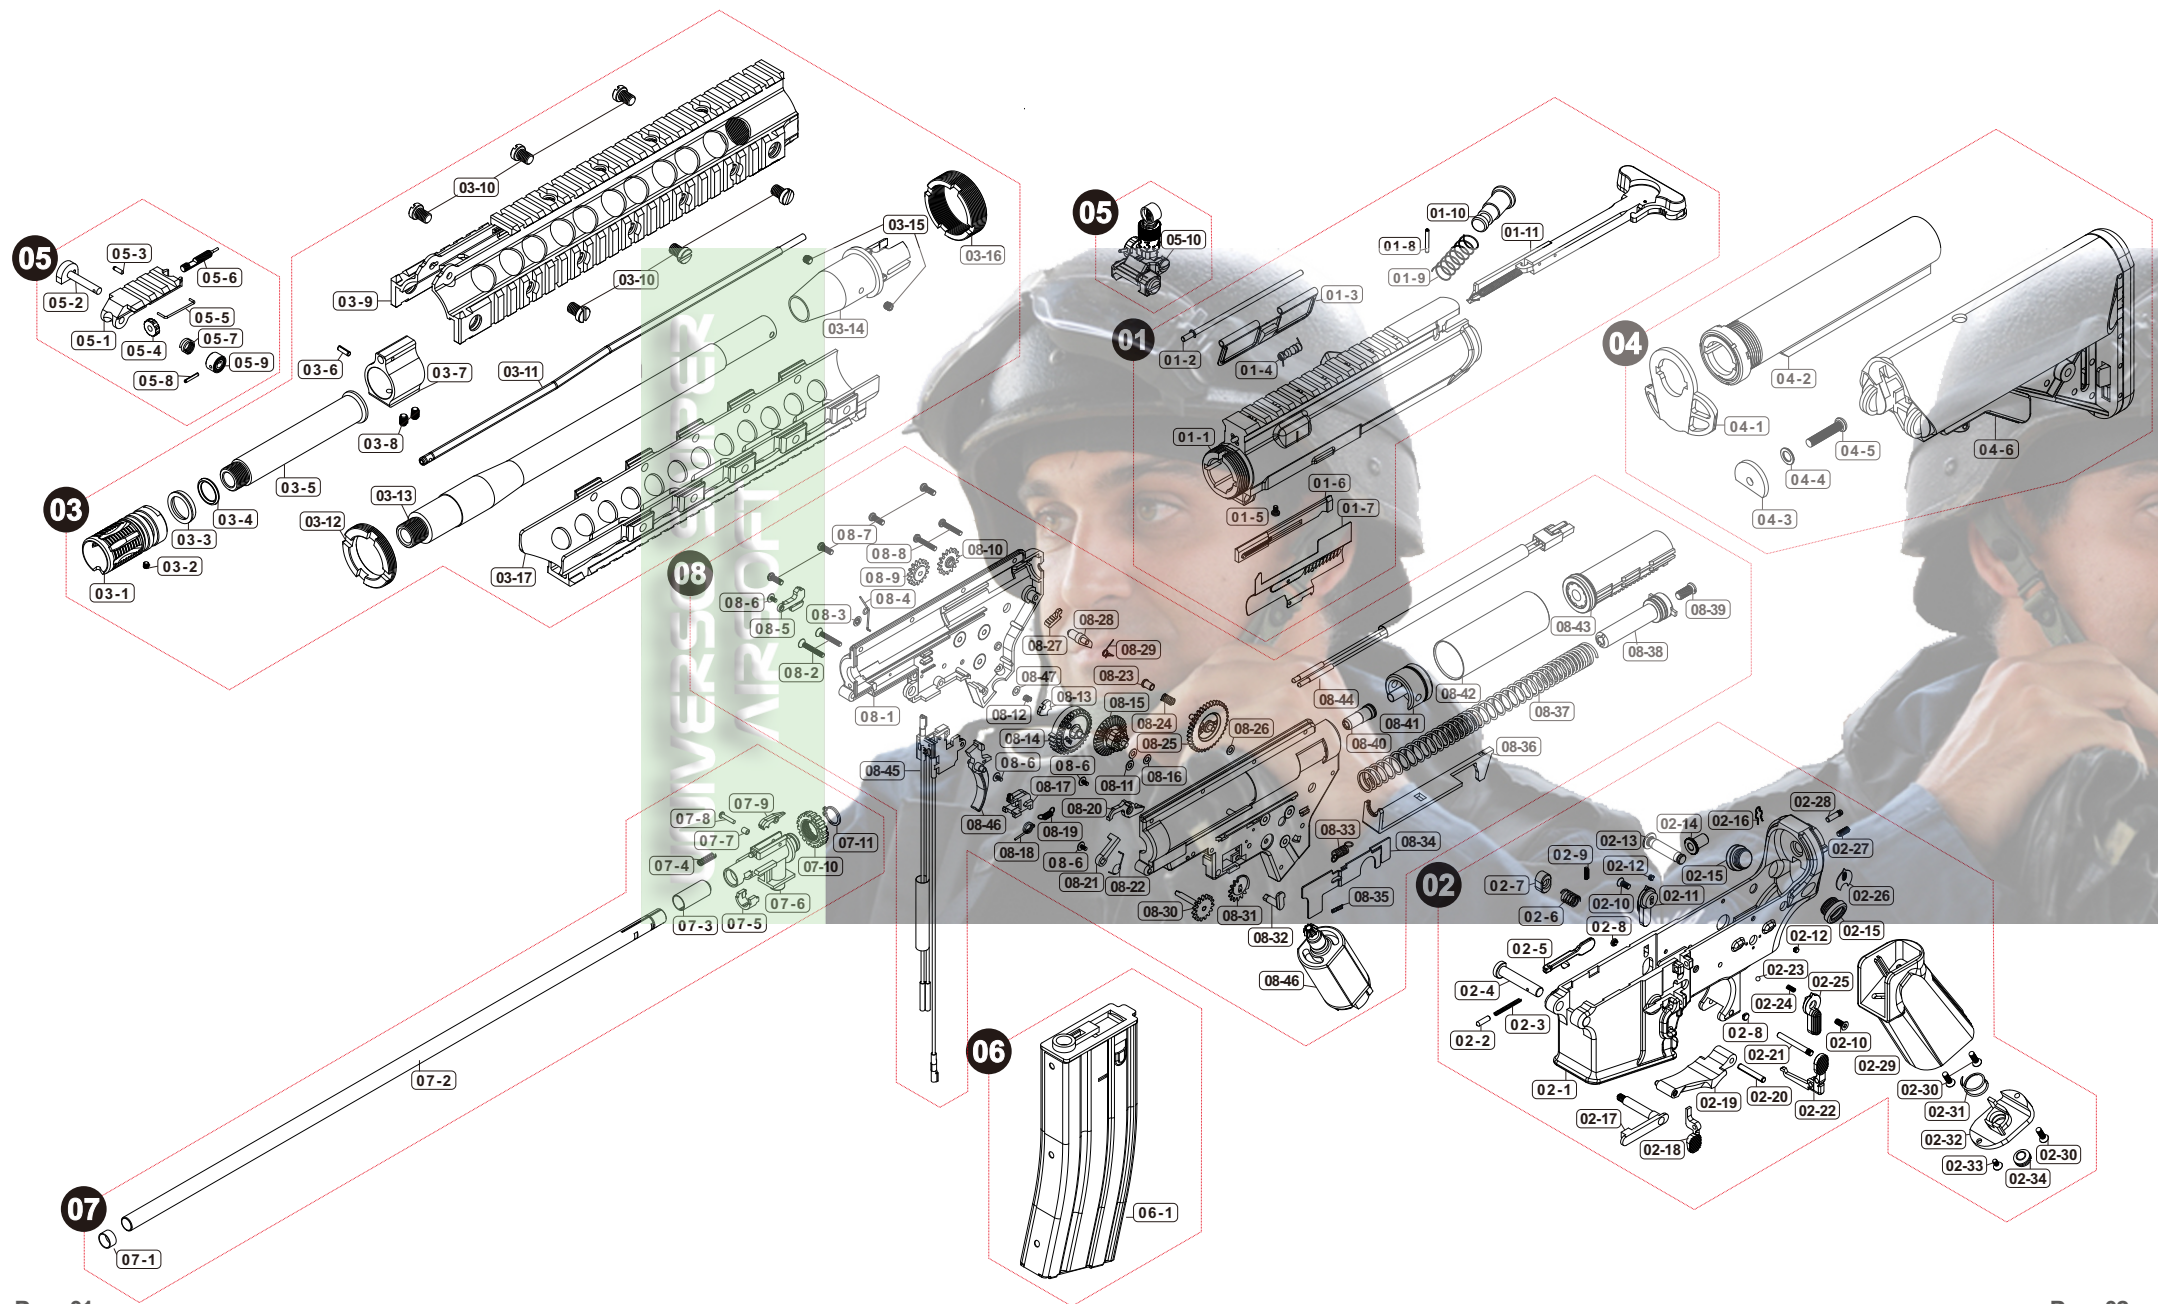

Parts List

KAC SR15E3 AEG

Manufactured by VegaForceCompany, Made in Taiwan. <http://www.gb-tech.com.tw>

Parts List

KAC SR15E3 AEG

01 UPPER RECEIVER

01-1	V020URV014
01-2	V020ADC031
01-3	V020ADC000
01-4	V020SPG030
01-5	PSCW030421
01-6	V020BLT031
01-7	V020BLT010
01-8	PBOT021601
01-9	V020SPG040
01-10	V020BLT020
01-11	V020CLR000