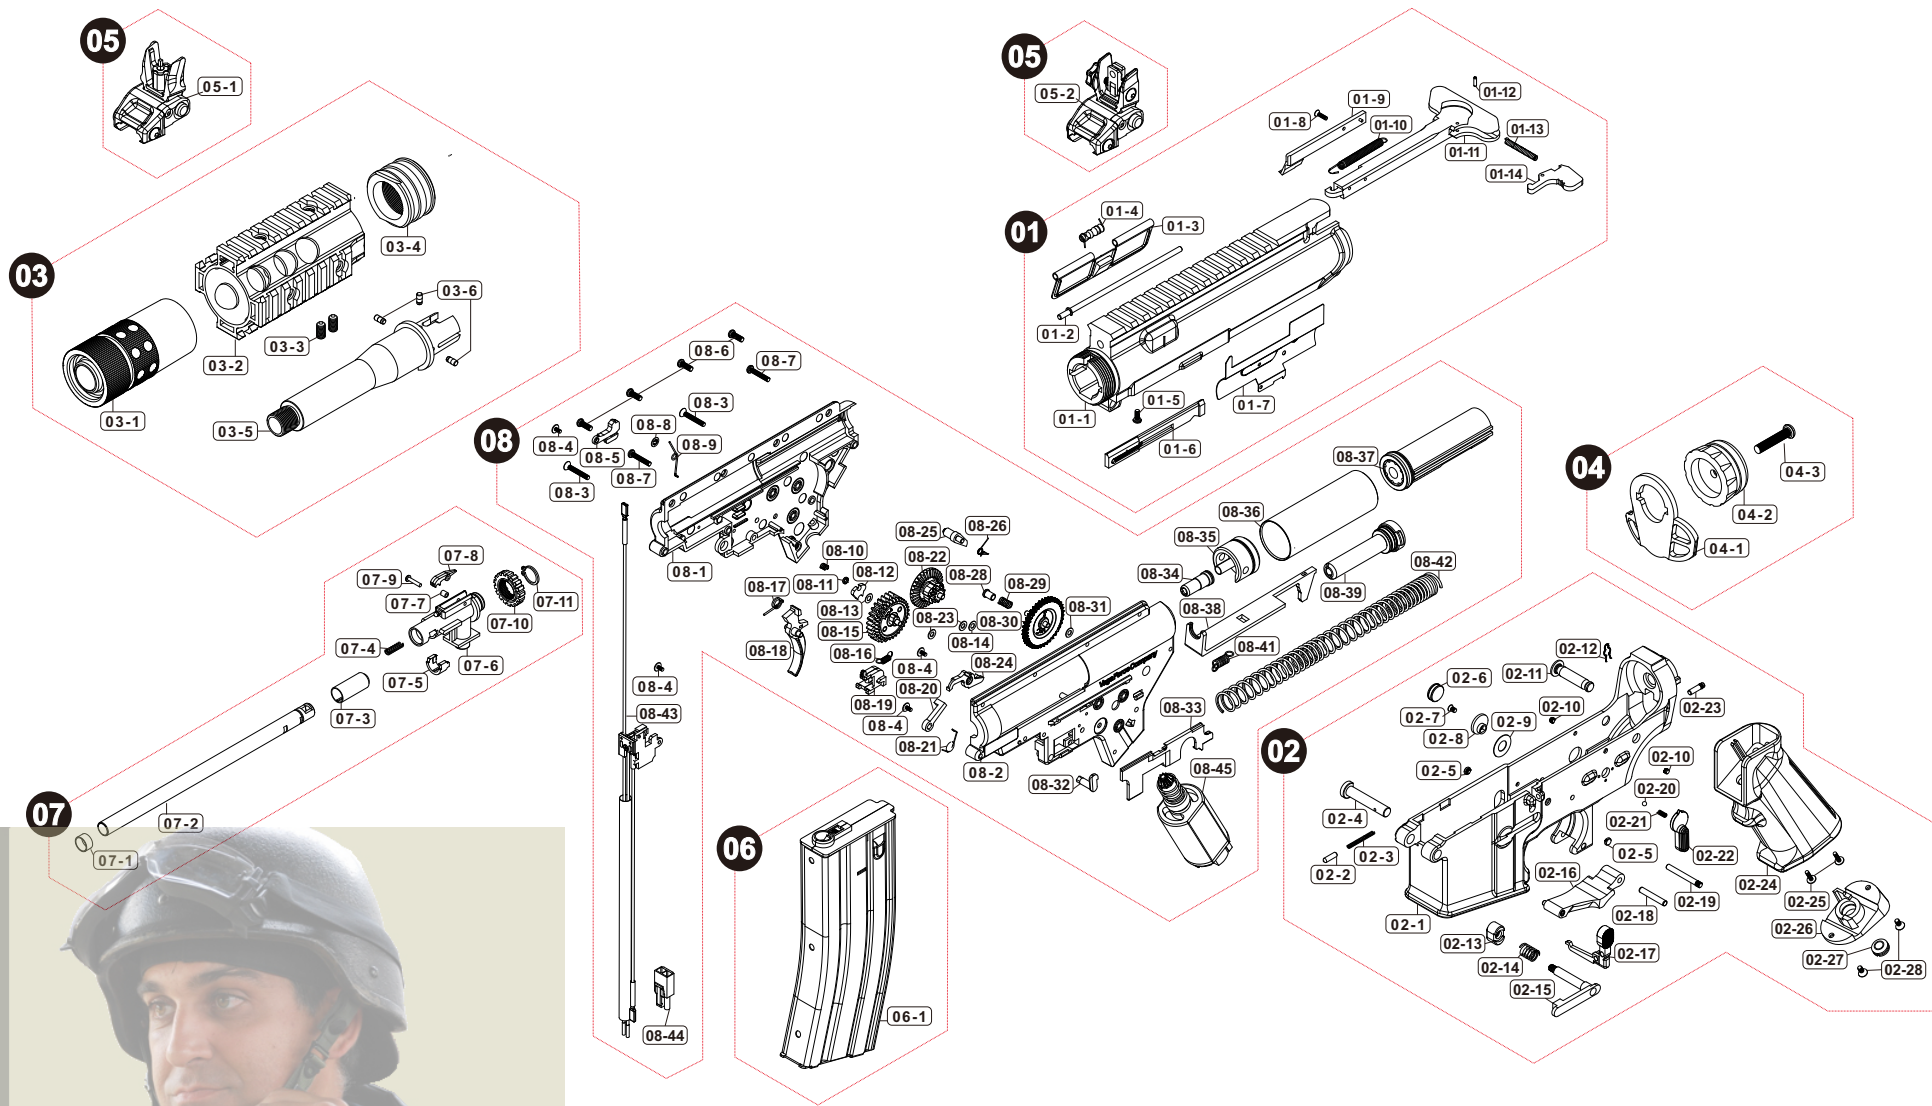

Parts List

Vr16 Baby SB 2017

Manufactured by VegaForceCompany, Made in Taiwan. <http://www.gb-tech.com.tw>

Parts List

Vr16 Baby SB 2017

01 UPPER RECEIVER

01-1	V022URV010
01-2	V020ADC031
01-3	V020ADC000
01-4	V020SPG030
01-5	PSCW030421
01-6	V020BLT031
01-7	V020BLT040
01-8	PSCW020822
01-9	V020CLR020
01-10	V020SPG0A0
01-11	V020CLR010
01-12	PBOT160601
01-13	V020SPG050
01-14	V020CLR030

02 LOWER RECEIVER

02-1	V020LRV125
02-2	V020LRV080
02-3	V020SPG080
02-4	V020LRV050
02-5	V020LRV030
02-6	V020MSY011
02-7	PSCW260422
02-8	V020MSY060
02-9	PWAS000005
02-10	V020LRV040
02-11	V020LRV060
02-12	V020SPG0H0
02-13	V020MRB011
02-14	V020SPG070
02-15	V020MRB021
02-16	V070TGD000
02-17	V020LRV201
02-18	PBOT032001
02-19	V020LRV020
02-20	PBAL025001
02-21	V020SPG0F0
02-22	V023MSY011
02-23	V020LRV300
02-24	V020GRP010
02-25	PSCW030827
02-26	V020GRP020
02-27	V020GRP030
02-28	PSCW030602

03 BARREL / FOREARM

03-1	V020FHR010
03-2	V028HGD020
03-3	PSCW051003
03-4	V028HGD010
03-5	V020BRL190
03-6	V020BRL1D0

04 STOCK

04-1	V020LRV130
04-2	V020SPC050
04-3	PSCW052521

05 SIGHTS

05-1	V020FST600
05-2	V020RST600