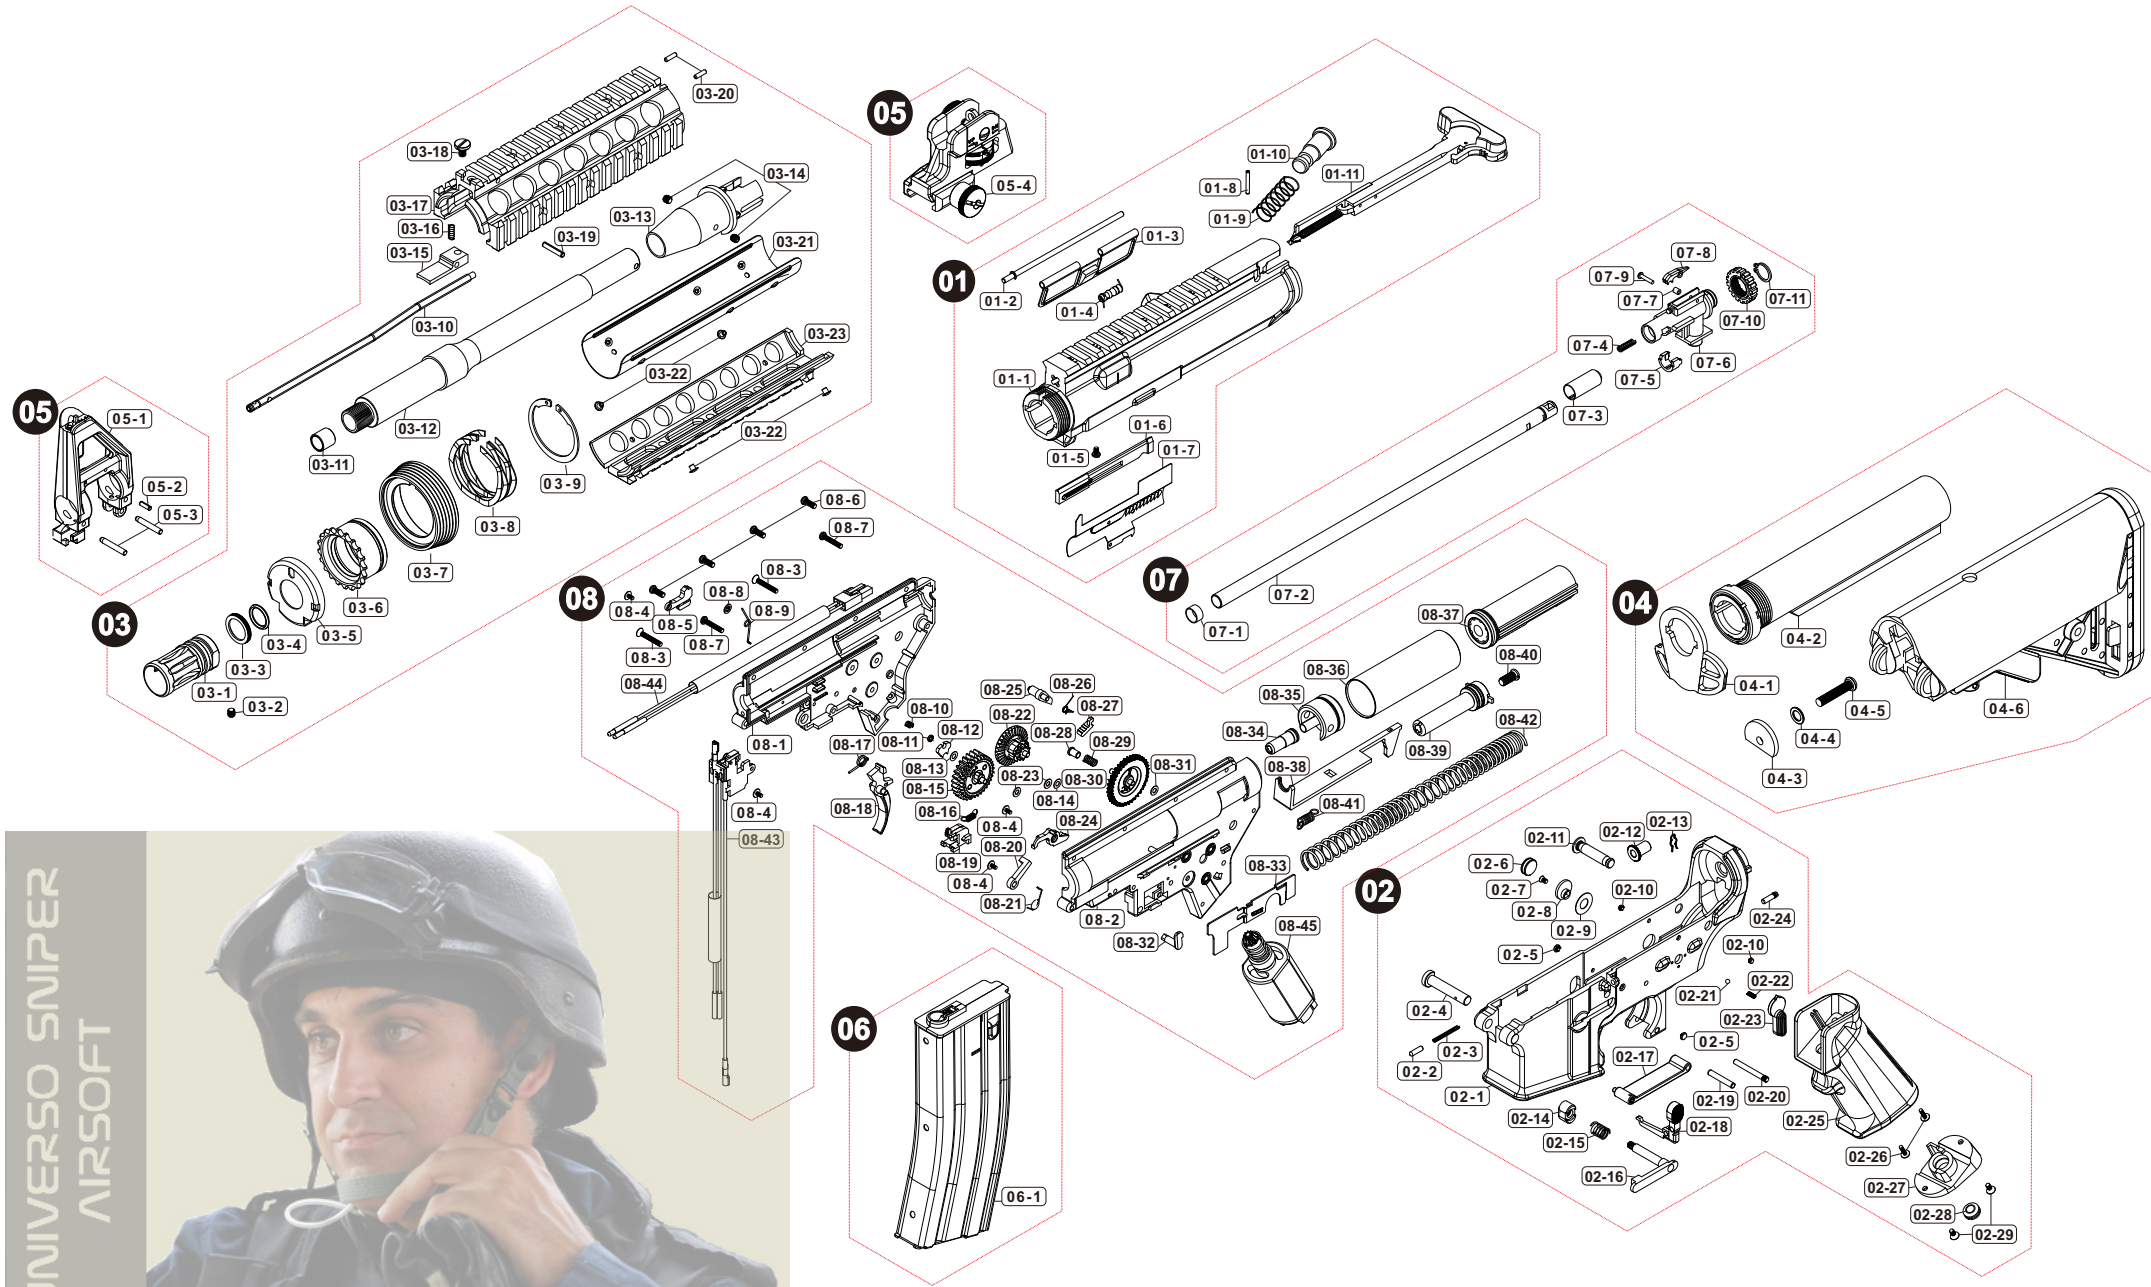

Parts List

Vr16 CQBR SOPMOD

Manufactured by VegaForceCompany, Made in Taiwan. <http://www.gb-tech.com.tw>

Parts List

Vr16 CQBR SOPMOD

01 UPPER RECEIVER

01-1	V020URV014
01-2	V020ADC031
01-3	V020ADC000
01-4	V020SPG030
01-5	PSCW030421
01-6	V020BLT031
01-7	V020BLT010
01-8	PBOT021601
01-9	V020SPG040
01-10	V020BLT020
01-11	V020CLR000

03 BARREL / FOREARM

03-1	V020SUR080
03-2	PSCW030303
03-3	V020BRL040
03-4	PRIG000005
03-5	V020HGD030
03-6	V020HGD040
03-7	V020HGD050
03-8	V020HGD070
03-9	V020HGD060
03-10	V020HGD020
03-11	V000BRL010
03-12	V020BRL170
03-13	V020BRL162
03-14	PSCW040403
03-15	V020HGD150
03-16	V020SPG000
03-17	V020HGD113
03-18	V020HGD140
03-19	PBOT031603
03-20	V020HGD160
03-21	V020HGD121
03-22	PRVT030304
03-23	V020HGD133