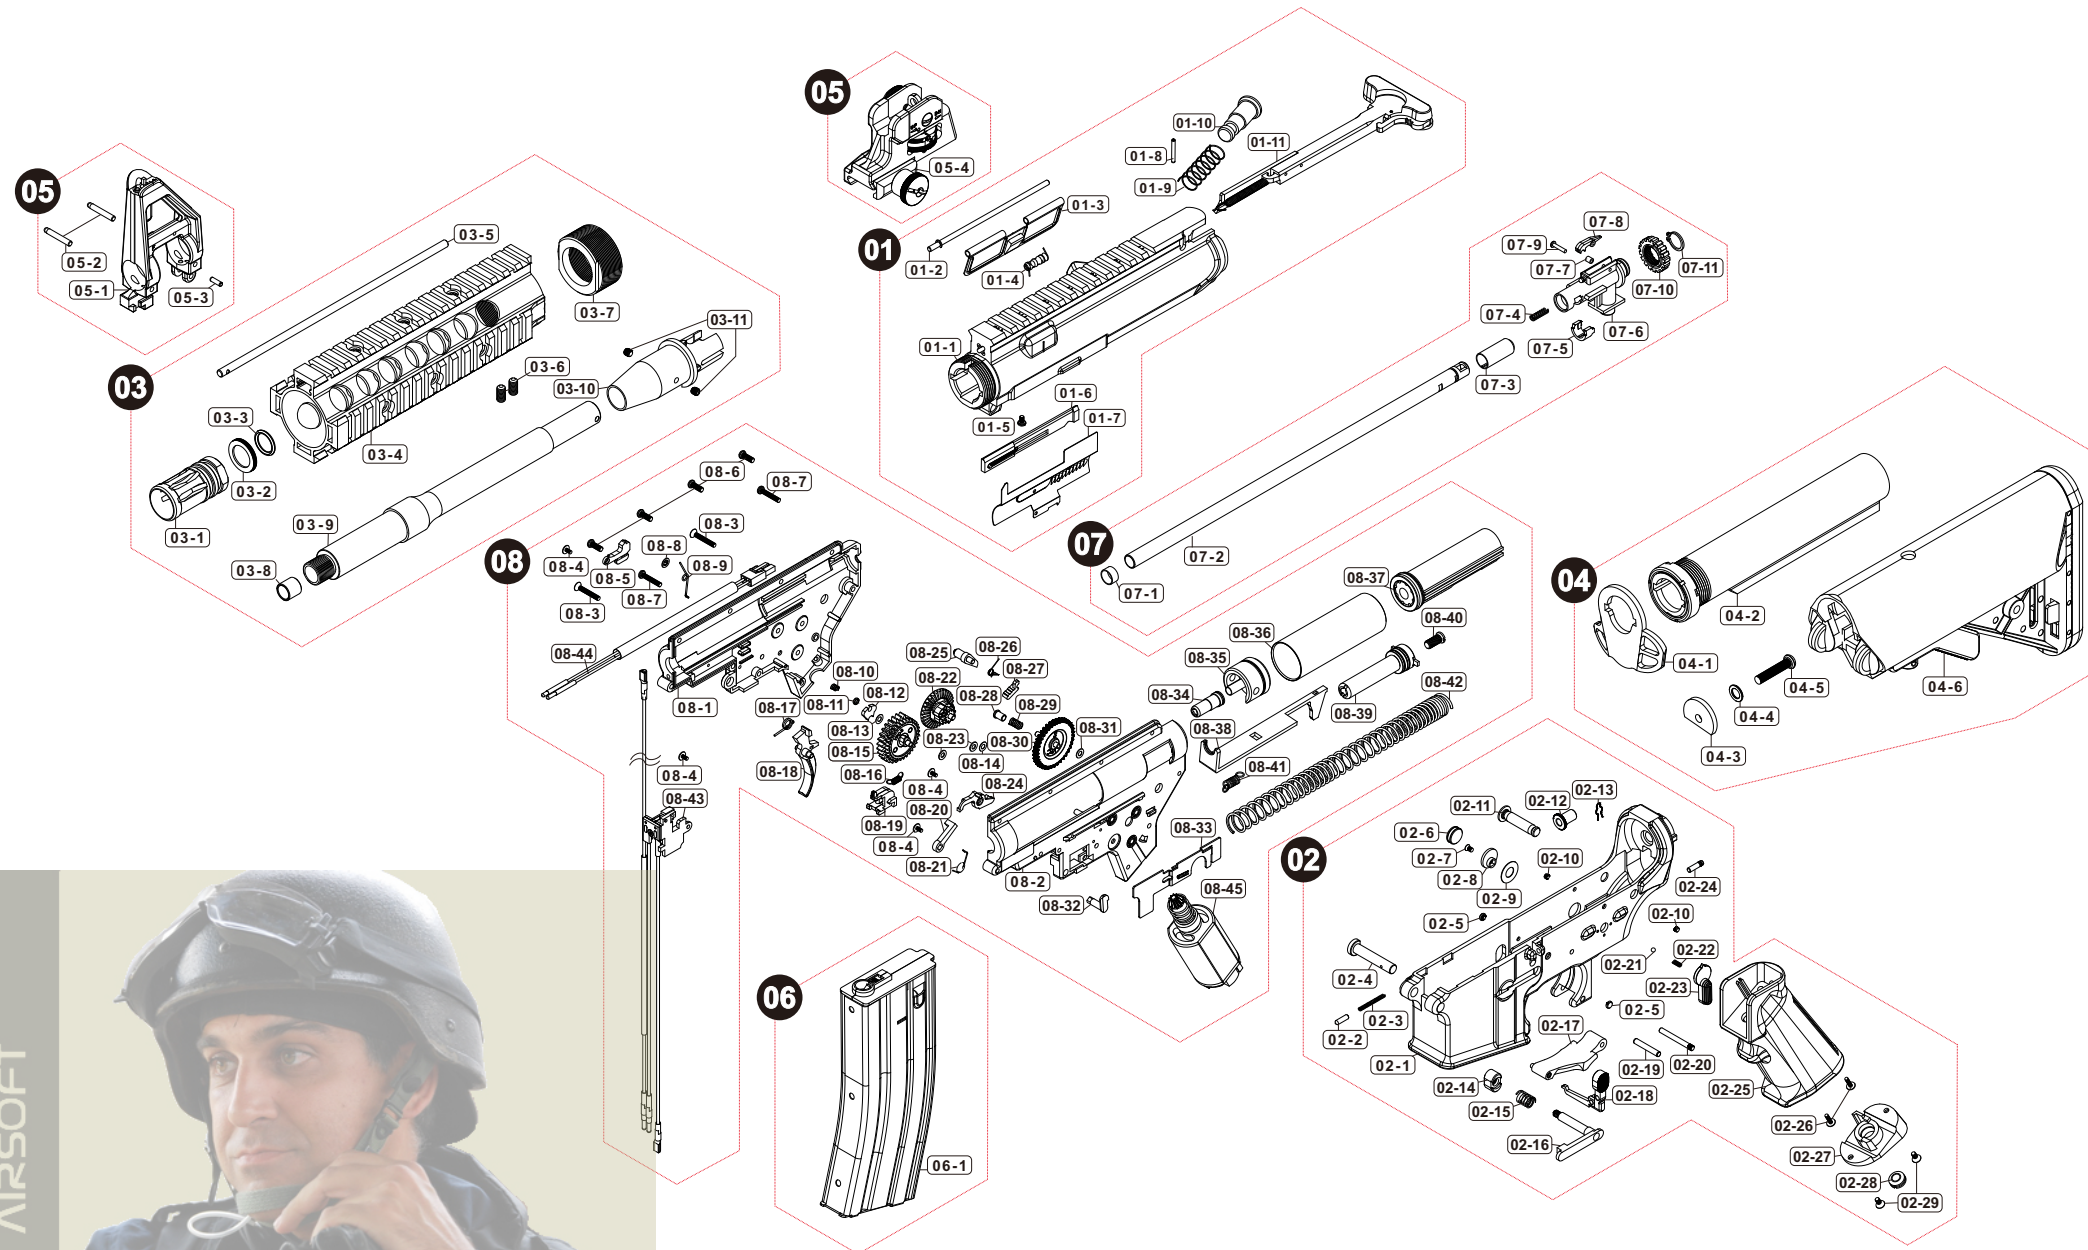

Parts List

Vr16 Fighter CQB

Manufactured by VegaForceCompany, Made in Taiwan. <http://www.gb-tech.com.tw>

Parts List

Vr16 Fighter CQB

01 UPPER RECEIVER

01-1	V020URV014
01-2	V020ADC031
01-3	V020ADC000
01-4	V020SPG030
01-5	PSCW030421
01-6	V020BLT031
01-7	V020BLT010
01-8	PBOT21601
01-9	V020SPG040
01-10	V020BLT020
01-11	V020CLR000

03 BARREL / FOREARM

03-1	V023FHR010
03-2	V020BRL040
03-3	PRIG000005
03-4	V028HGD030
03-5	V028HGD040
03-6	PSCW051003
03-7	U576HGD030
03-8	V000BRL010
03-9	V020BRL170
03-10	V020BRL162
03-11	PSCW040403

07 HOP SYTEM