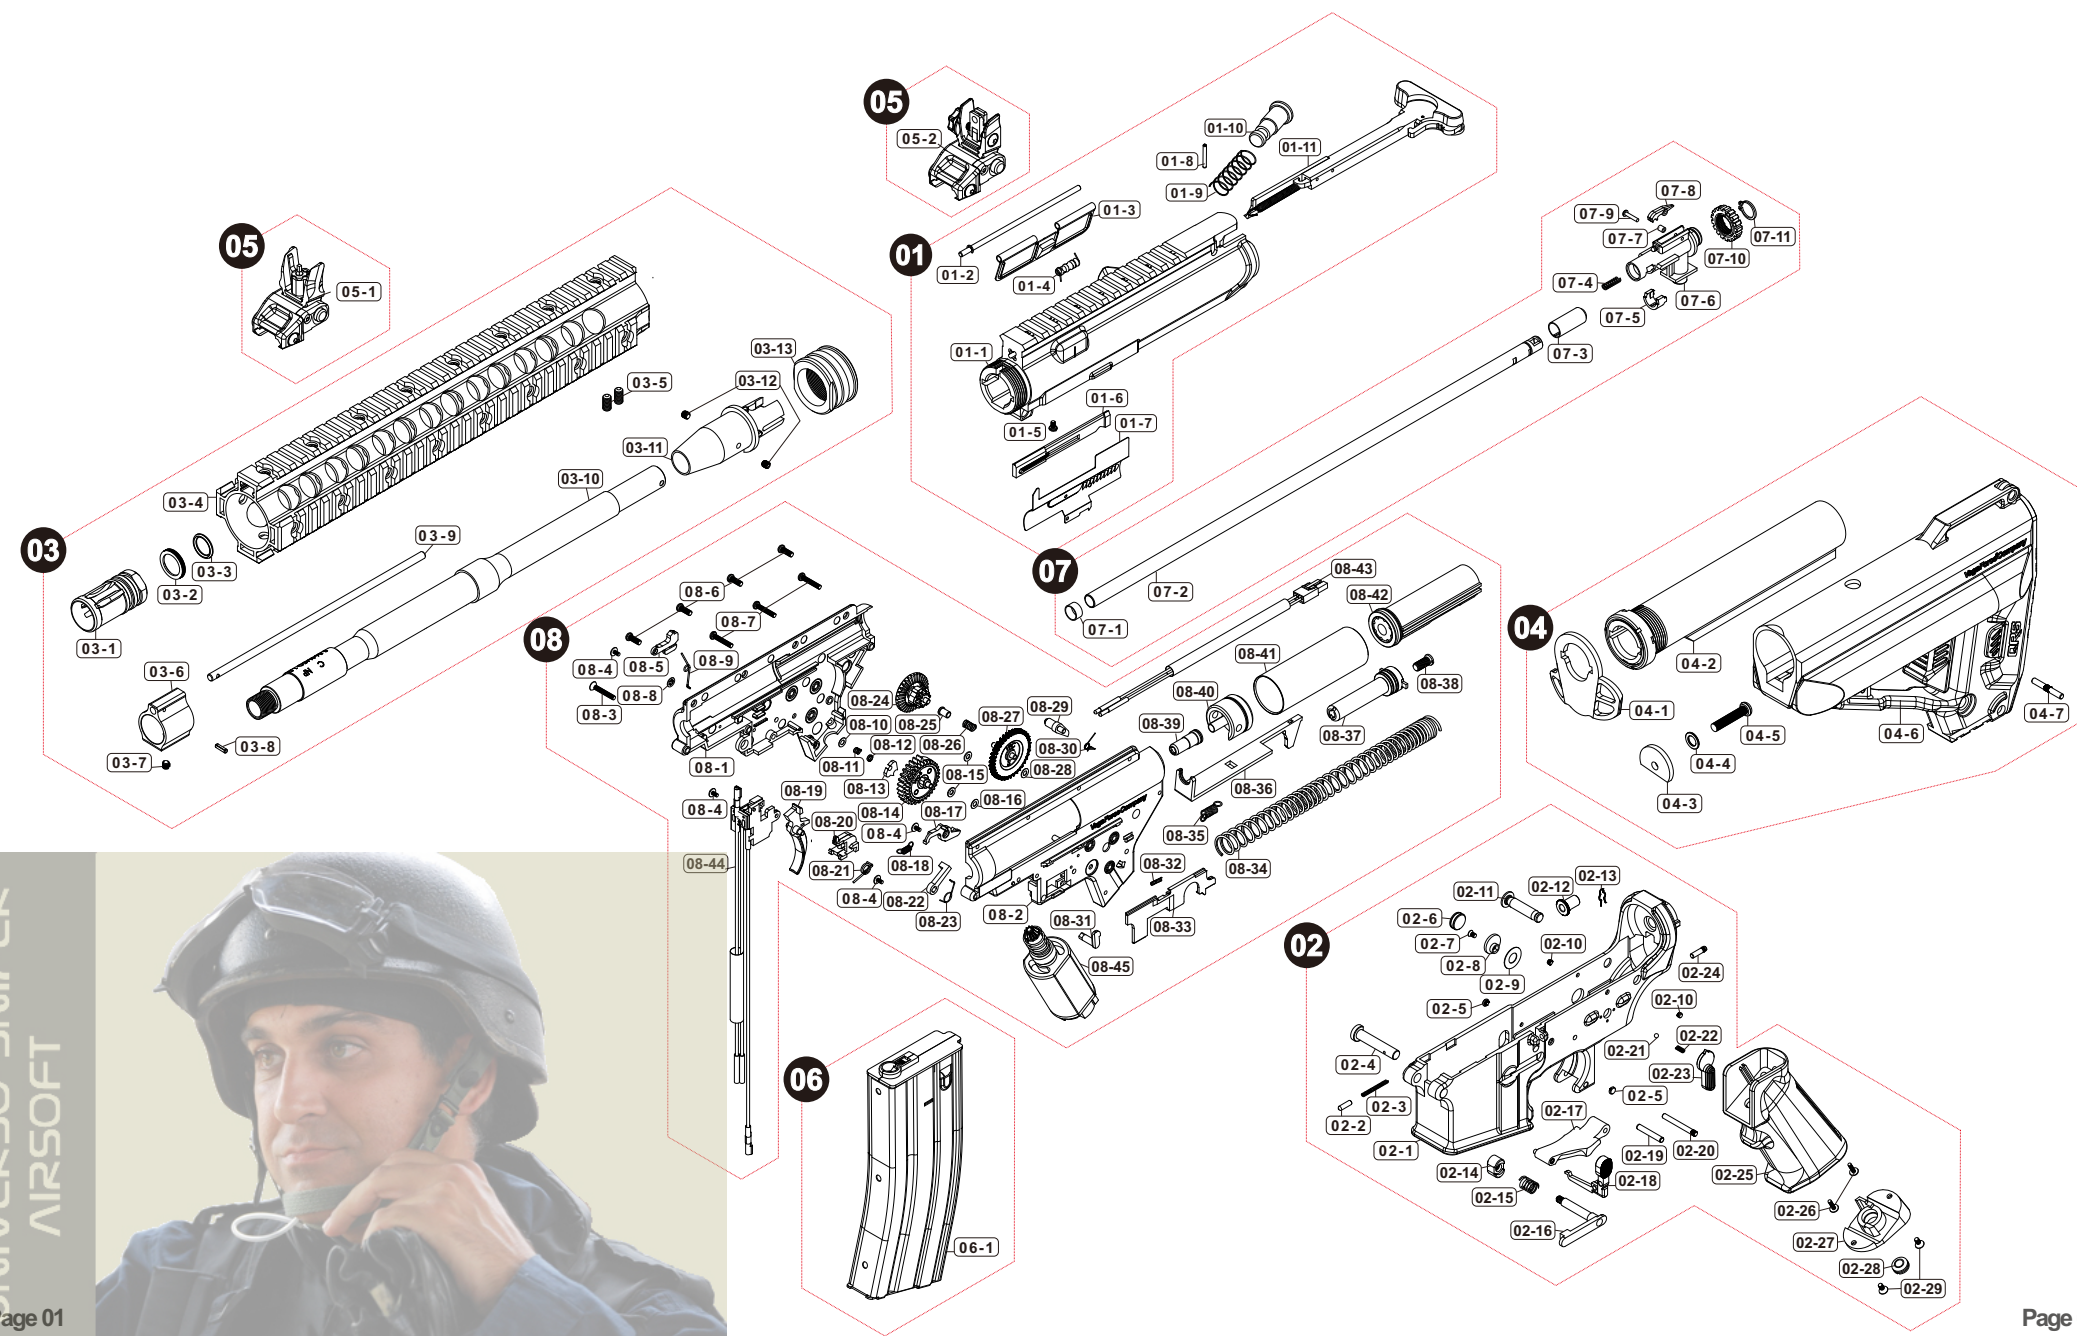

# Parts List

Vr16 Fighter Carbine MK2 AEG (Tan)

Manufactured by VegaForceCompany, Made in Taiwan. <http://www.gb-tech.com.tw>

# Parts List

Vr16 Fighter Carbine MK2 AEG (Tan)

## 01 UPPER RECEIVER

01-1	V020URV014
01-2	V020ADC031
01-3	V020ADC000
01-4	V020SPG030
01-5	PSCW030421
01-6	V020BLT031
01-7	V020BLT010
01-8	PBOT021601
01-9	V020SPG040
01-10	V020BLT020
01-11	V020CLR000

## 03 BARREL / FOREARM

03-1	V023FHR010
03-2	V020BRL041
03-3	PRIG000005
03-4	V028HGD051
03-5	PSCW051003
03-6	V026GBK030
03-7	PSCW040403
03-8	PBOT020801
03-9	V028HGD040
03-10	V020BRL180
03-11	V020BRL162
03-12	PSCW040403
03-13	V028HGD010