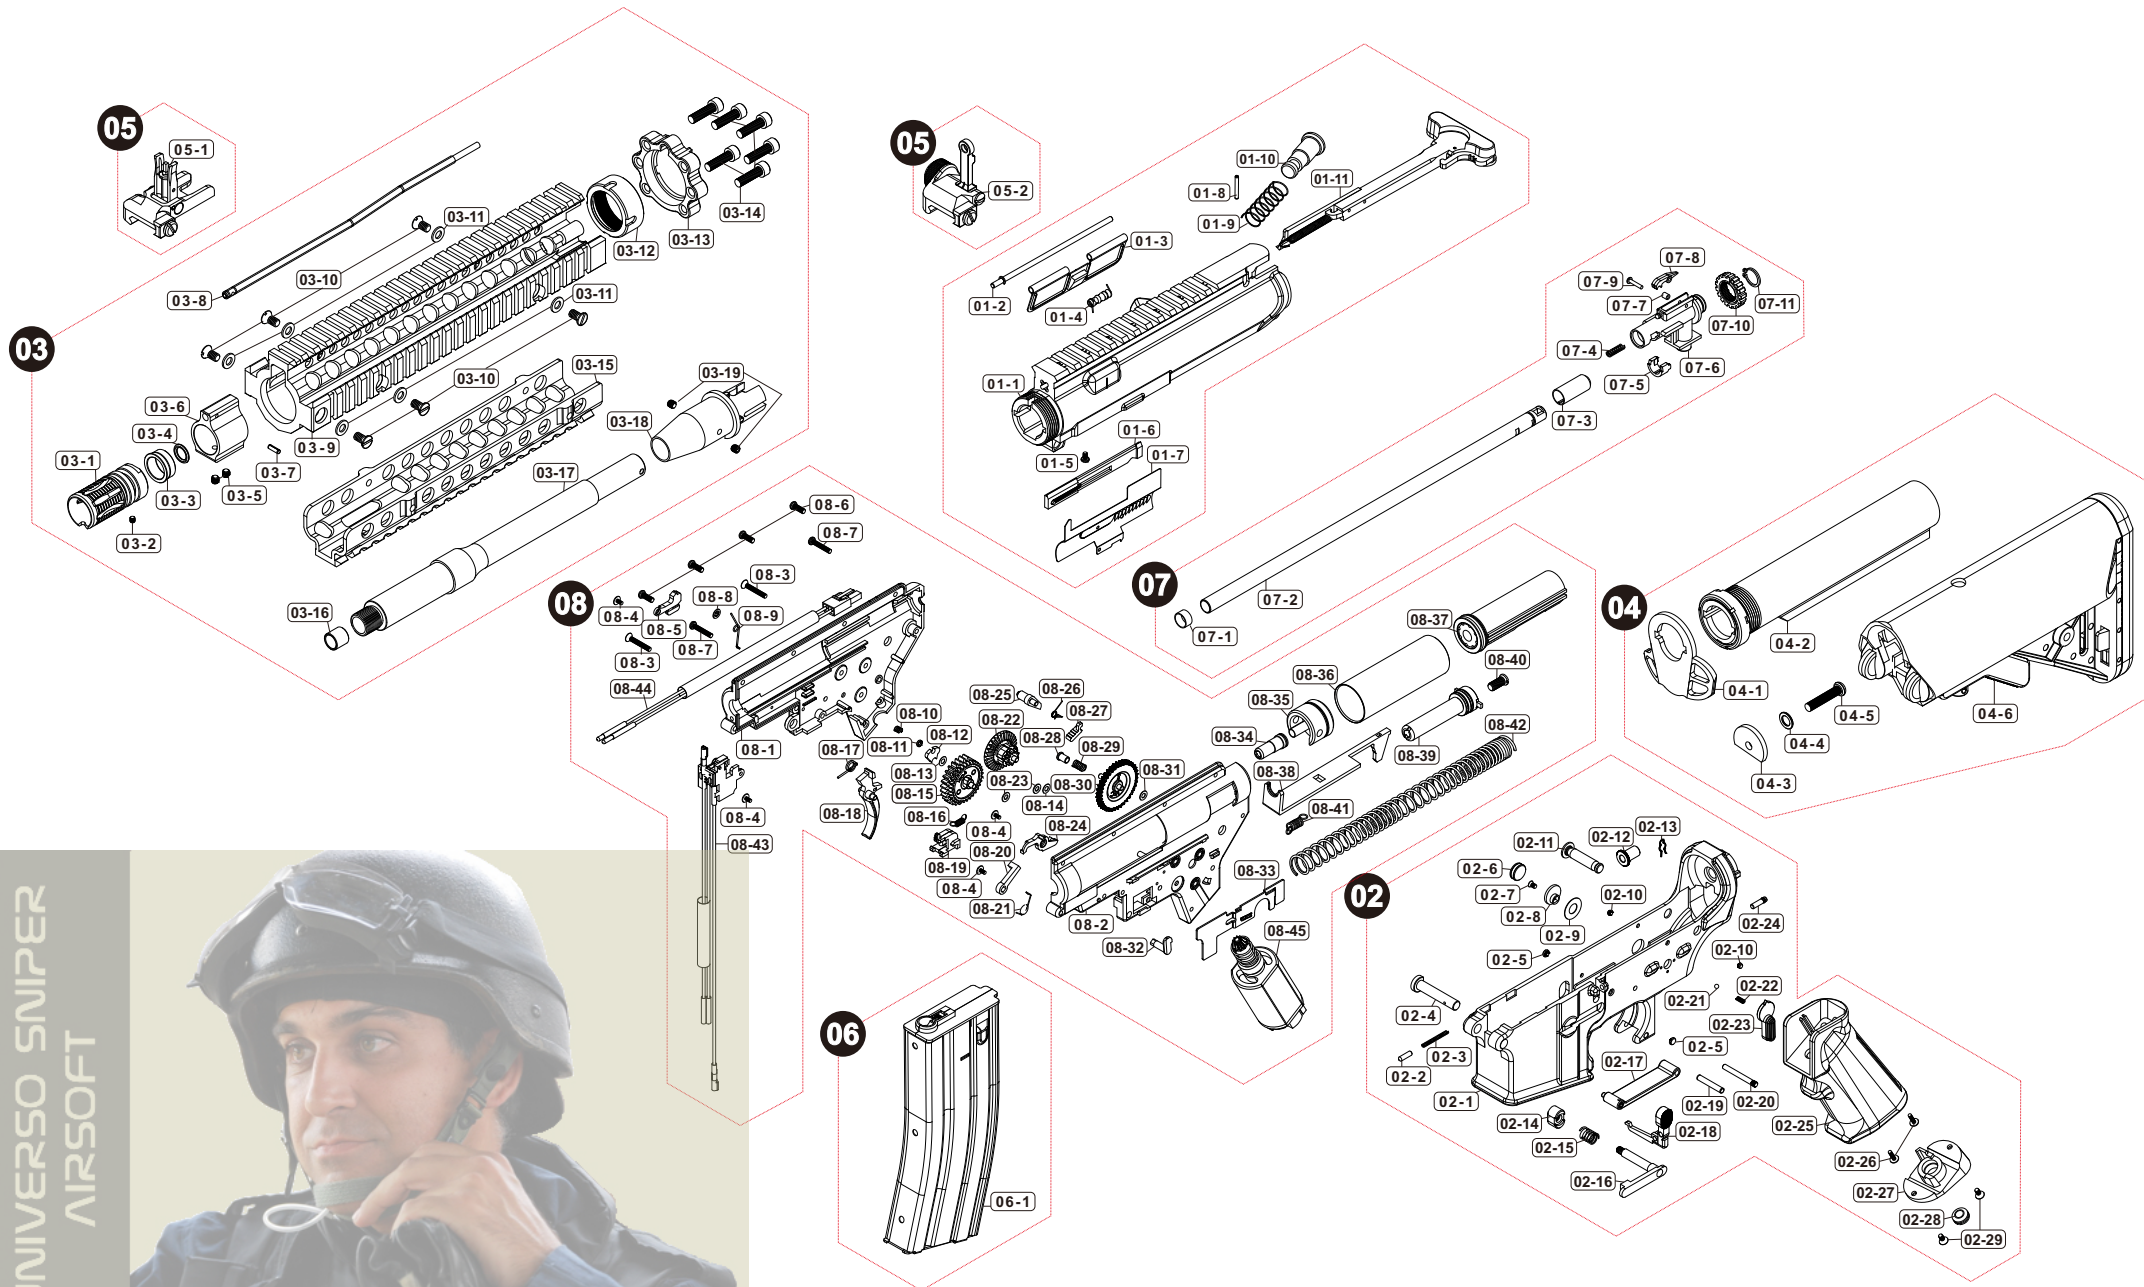

Parts List

Vr16 MK18 MOD1

Manufactured by VegaForceCompany, Made in Taiwan. <http://www.gb-tech.com.tw>

UNIVERSO SNIPER AIRSOFT

Parts List

VR16 MK18 MOD1

01 UPPER RECEIVER

01-1	V020URV014
01-2	V020ADC031
01-3	V020ADC000
01-4	V020SPG030
01-5	PSCW030421
01-6	V020BLT031
01-7	V020BLT010
01-8	PBOT021601
01-9	V020SPG040
01-10	V020BLT020
01-11	V020CLR000

03 BARREL / FOREARM

03-1	V020SUR080
03-2	PSCW030303
03-3	V023BRL010
03-4	PRIG000039
03-5	PSCW040403
03-6	V024GBK020
03-7	PBOT020801
03-8	V020HGD020
03-9	V021HGD170
03-10	V021HGD1B0
03-11	V021HGD1C0
03-12	V021HGD1A0
03-13	V021HGD190
03-14	PSCW051804
03-15	V021HGD180
03-16	V000BRL010
03-17	V020BRL170
03-18	V020BRL162
03-19	PSCW040403