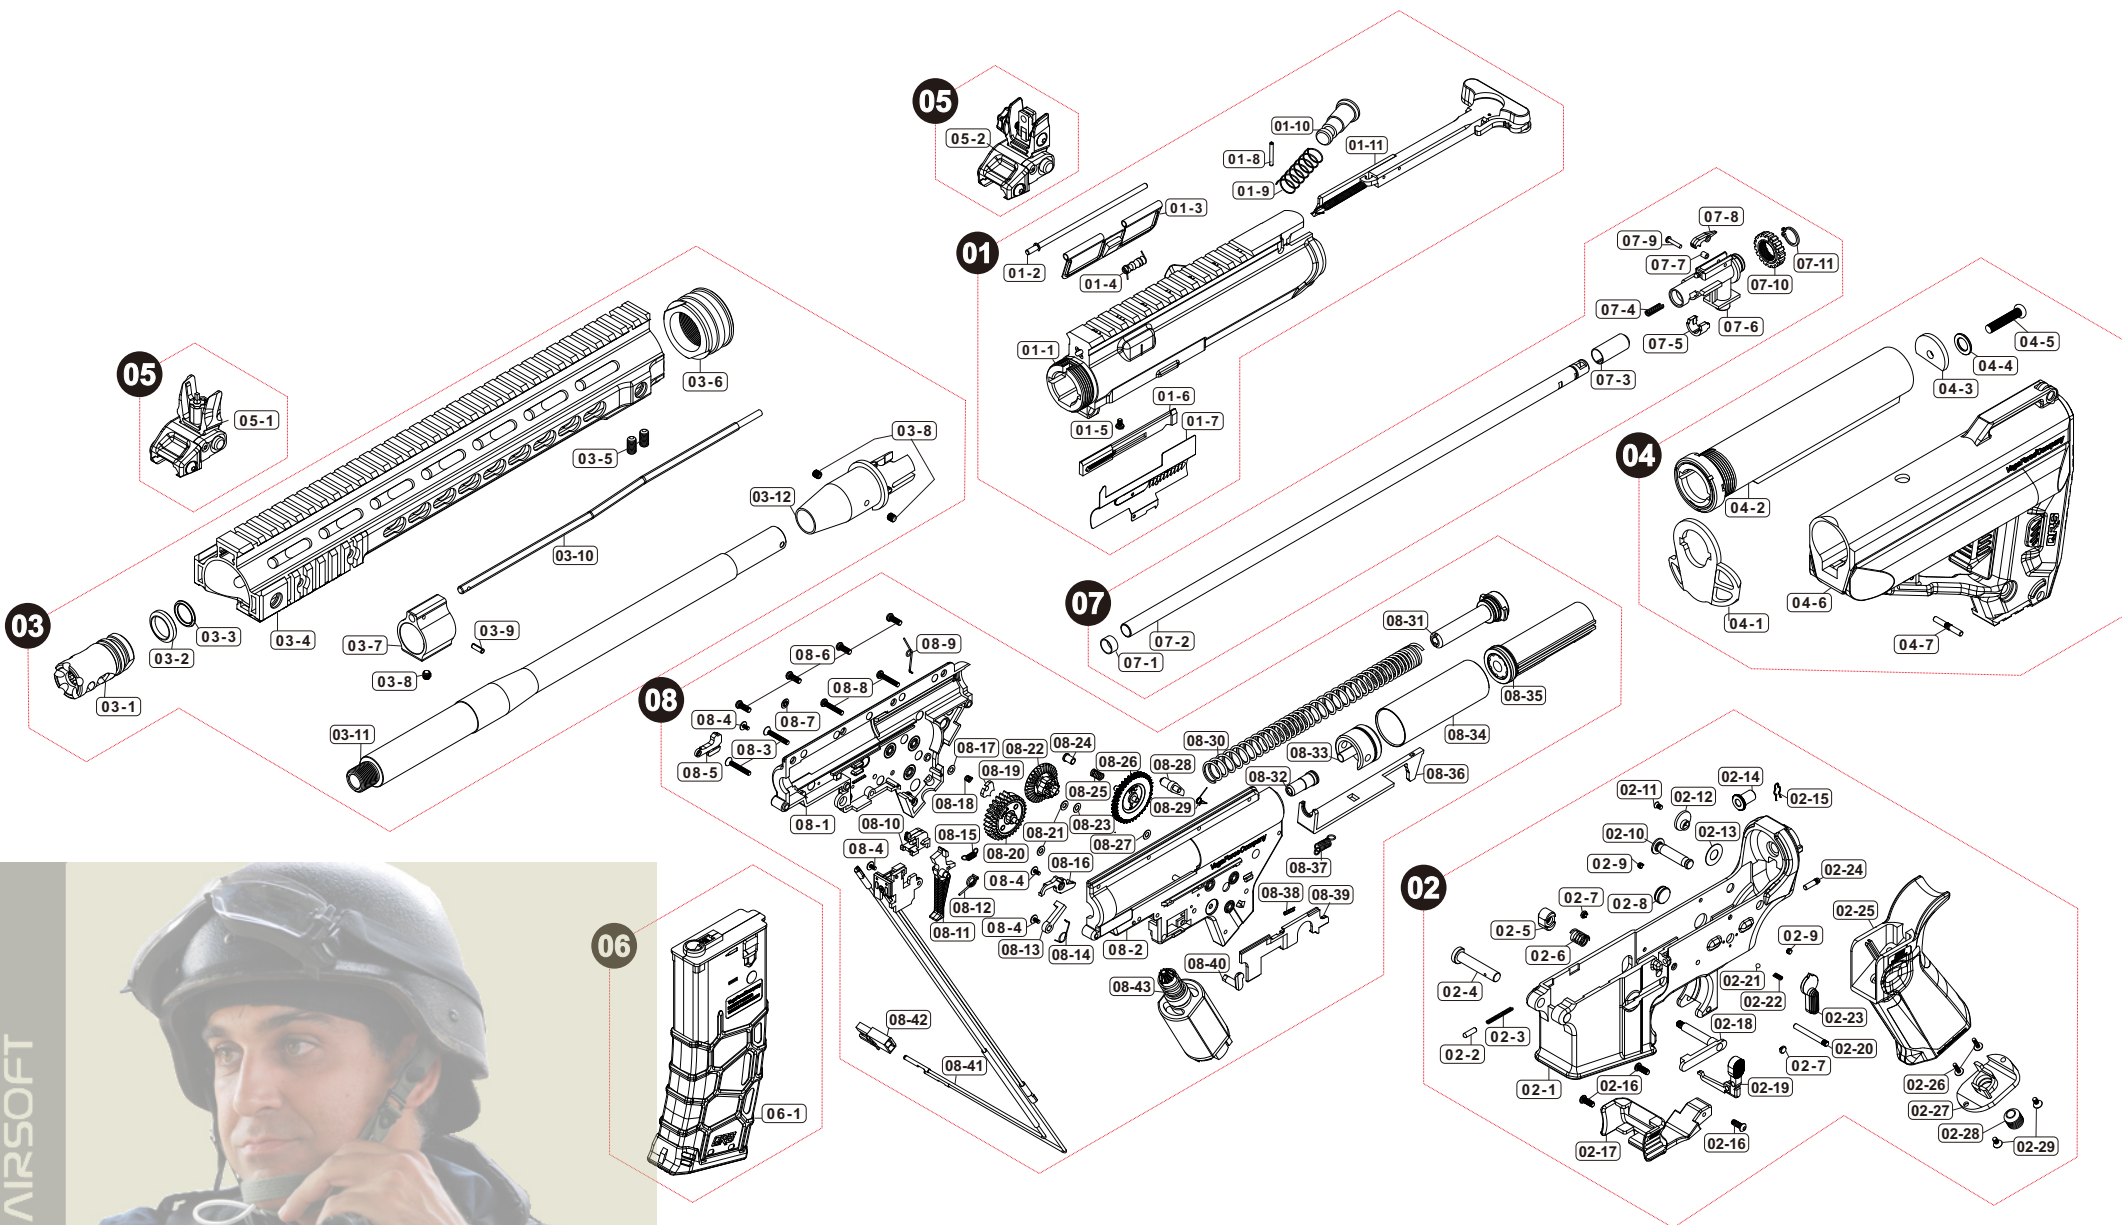

Parts List

VR16 SABER CARBINE II

Manufactured by VegaForceCompany, Made in Taiwan. <http://www.gb-tech.com.tw>

Parts List

VR16 SABER CARBINE II

01 UPPER RECEIVER

01-1	V020URV014
01-2	V020ADC031
01-3	V020ADC000
01-4	V020SPG030
01-5	PSCW030421
01-6	V020BLT031
01-7	V020BLT010
01-8	PB0T021601
01-9	V020SPG040
01-10	V020BLT020
01-11	V020CLR000

03 BARREL / FOREARM

03-1	V020FHR030
03-2	V020BRL030
03-3	PRIG000005
03-4	V028HGD0A0
03-5	PSCW051003
03-6	V028HGD010
03-7	V026GBK030
03-8	PSCW040403
03-9	PB0T020801
03-10	V028HGD0C0
03-11	V020BRL1P2
03-12	V020BRL162