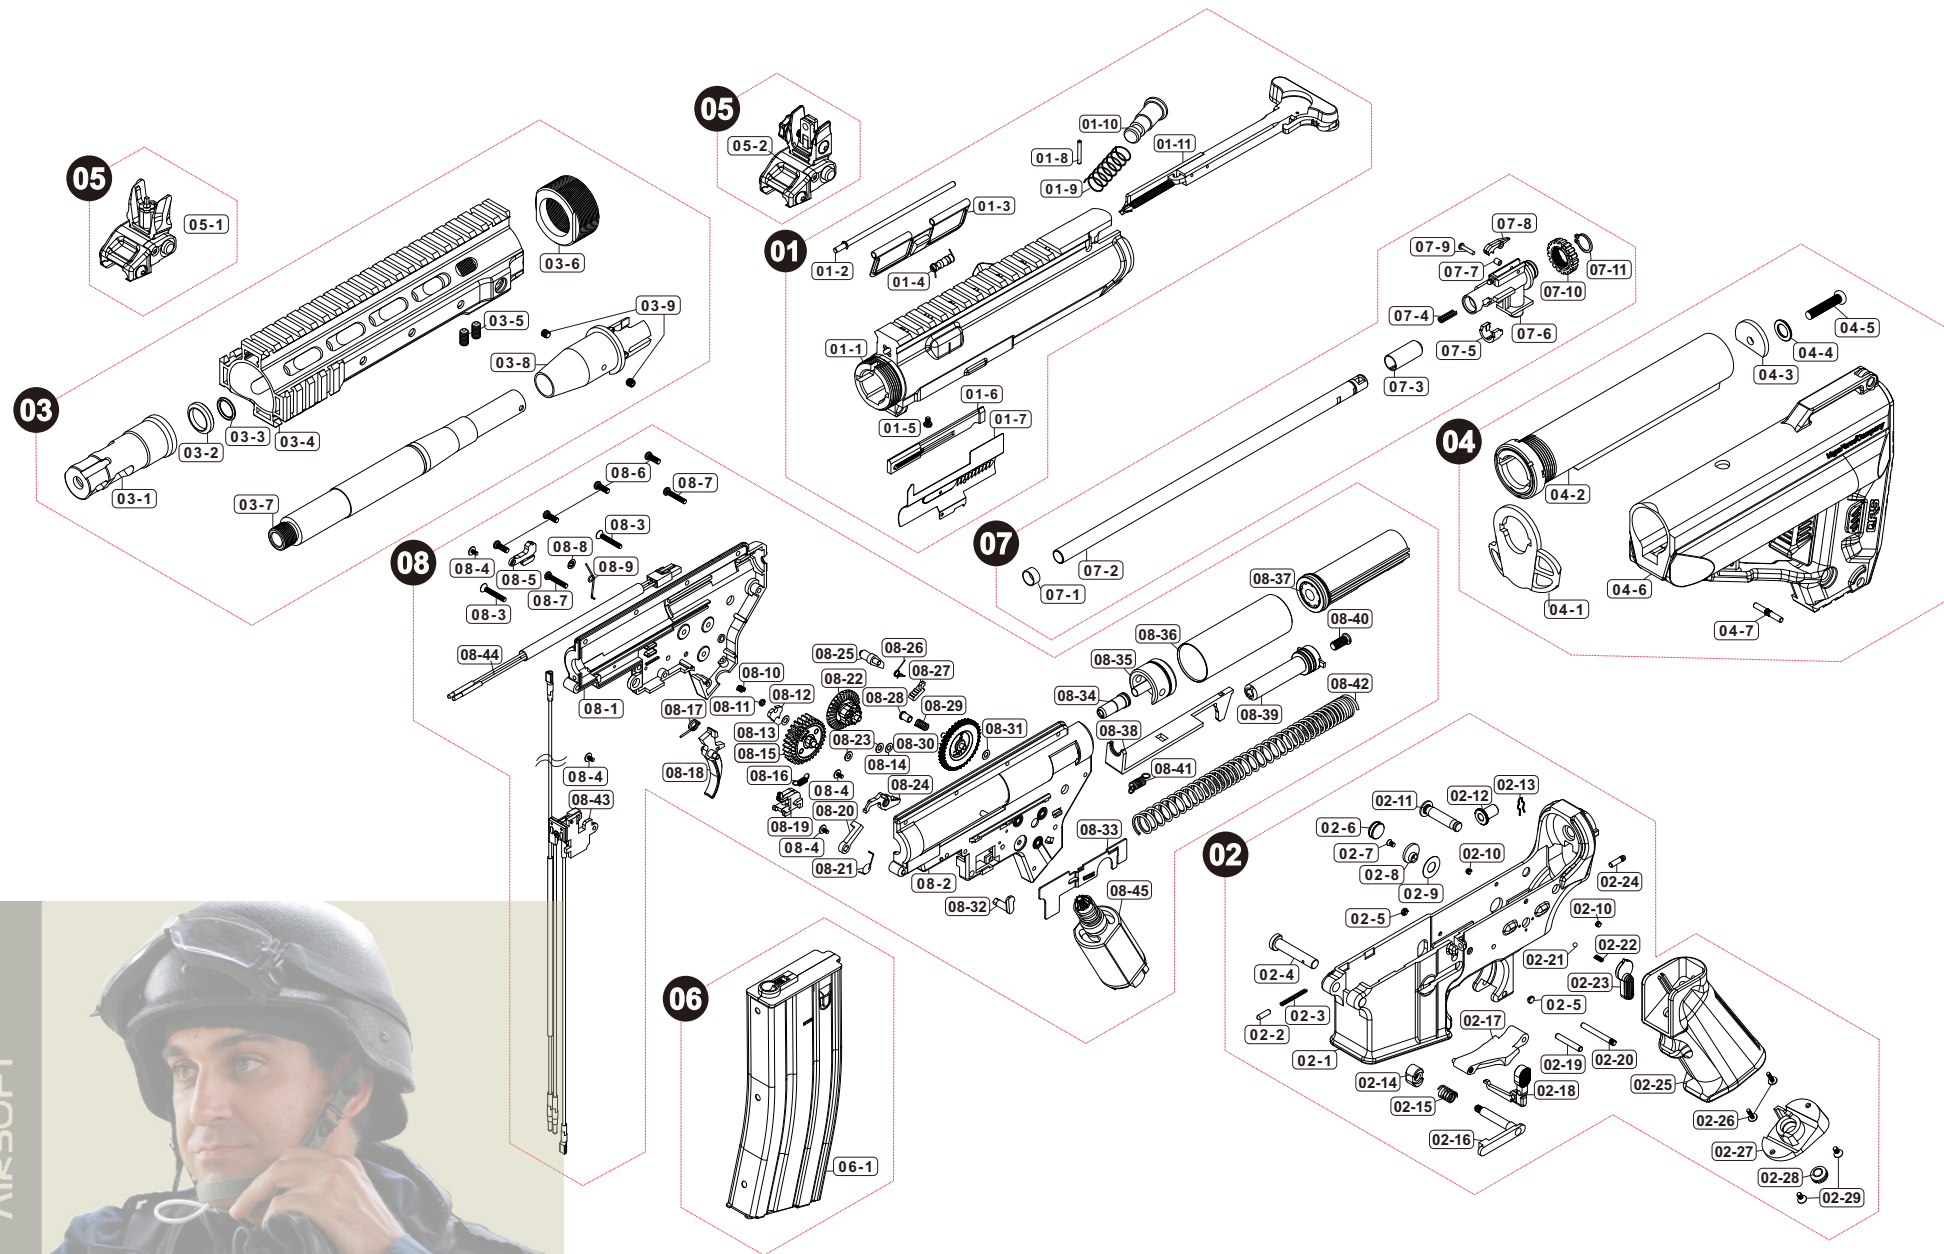

Parts List

Vr16 Saber CQB Ver.2015

Manufactured by VegaForceCompany, Made in Taiwan. <http://www.gb-tech.com.tw>

Parts List

Vr16 Saber CQB Ver.2015

01 UPPER RECEIVER

01-1	V020URV014
01-2	V020ADC031
01-3	V020ADC000
01-4	V020SPG030
01-5	PSCW030421
01-6	V020BLT031
01-7	V020BLT010
01-8	PBOT021601
01-9	V020SPG040
01-10	V020BLT020
01-11	V020CLR000

03 BARREL / FOREARM

03-1	V040FHR030
03-2	V020BRL030
03-3	PRIG000005
03-4	PRIG000005
03-5	V028HGD090
03-6	V000SP1600
03-7	U576HGD030
03-8	PSCW051003
03-9	V020BRL1F0

07 HOP SYTEM

07-1	V000HOP030
07-2	V000TUB250
07-3	V000HOP010
07-4	V020SPG0E0
07-5	V020HOP080
07-6	V020HOP090
07-7	V000HOP020
07-8	PRVT021001
07-9	V020HOP0A0
07-10	V020HOP0B0
07-11	PBUKCLW11

04 STOCK

04-1	V020LRV130
04-2	V020SPC071
04-3	V020SPC080
04-4	PWAS100002
04-5	PSCW052521
04-6	V020STK200
04-7	PBOT032202

08 TRIGGER SYSTEM

08-1	V000GBA124
08-2	V000GBA114
08-3	PSCW031822
08-4	PSCW020437
08-5	V020SP5030
08-6	PSCW030821
08-7	PSCW031521
08-8	PNUCSTW02
08-9	V020SPG010
08-10	V000SPG050
08-11	V000GRS060
08-12	V000GRS120
08-13	PWAS000009
08-14	PWAS000010
08-15	V000GRS0C0
08-16	V000SPG070
08-17	V020SPG0G0
08-18	V020SP5020
08-19	V000ELB005
08-20	V000ELB050
08-21	V000SPG090
08-22	V000GRS0B0
08-23	PWAS000012
08-24	V000GBA130
08-25	V000GRS091
08-26	V000SPG060
08-27	V020SP5040
08-28	V000GRS040
08-29	V000SPG040
08-30	V000GRS0E0