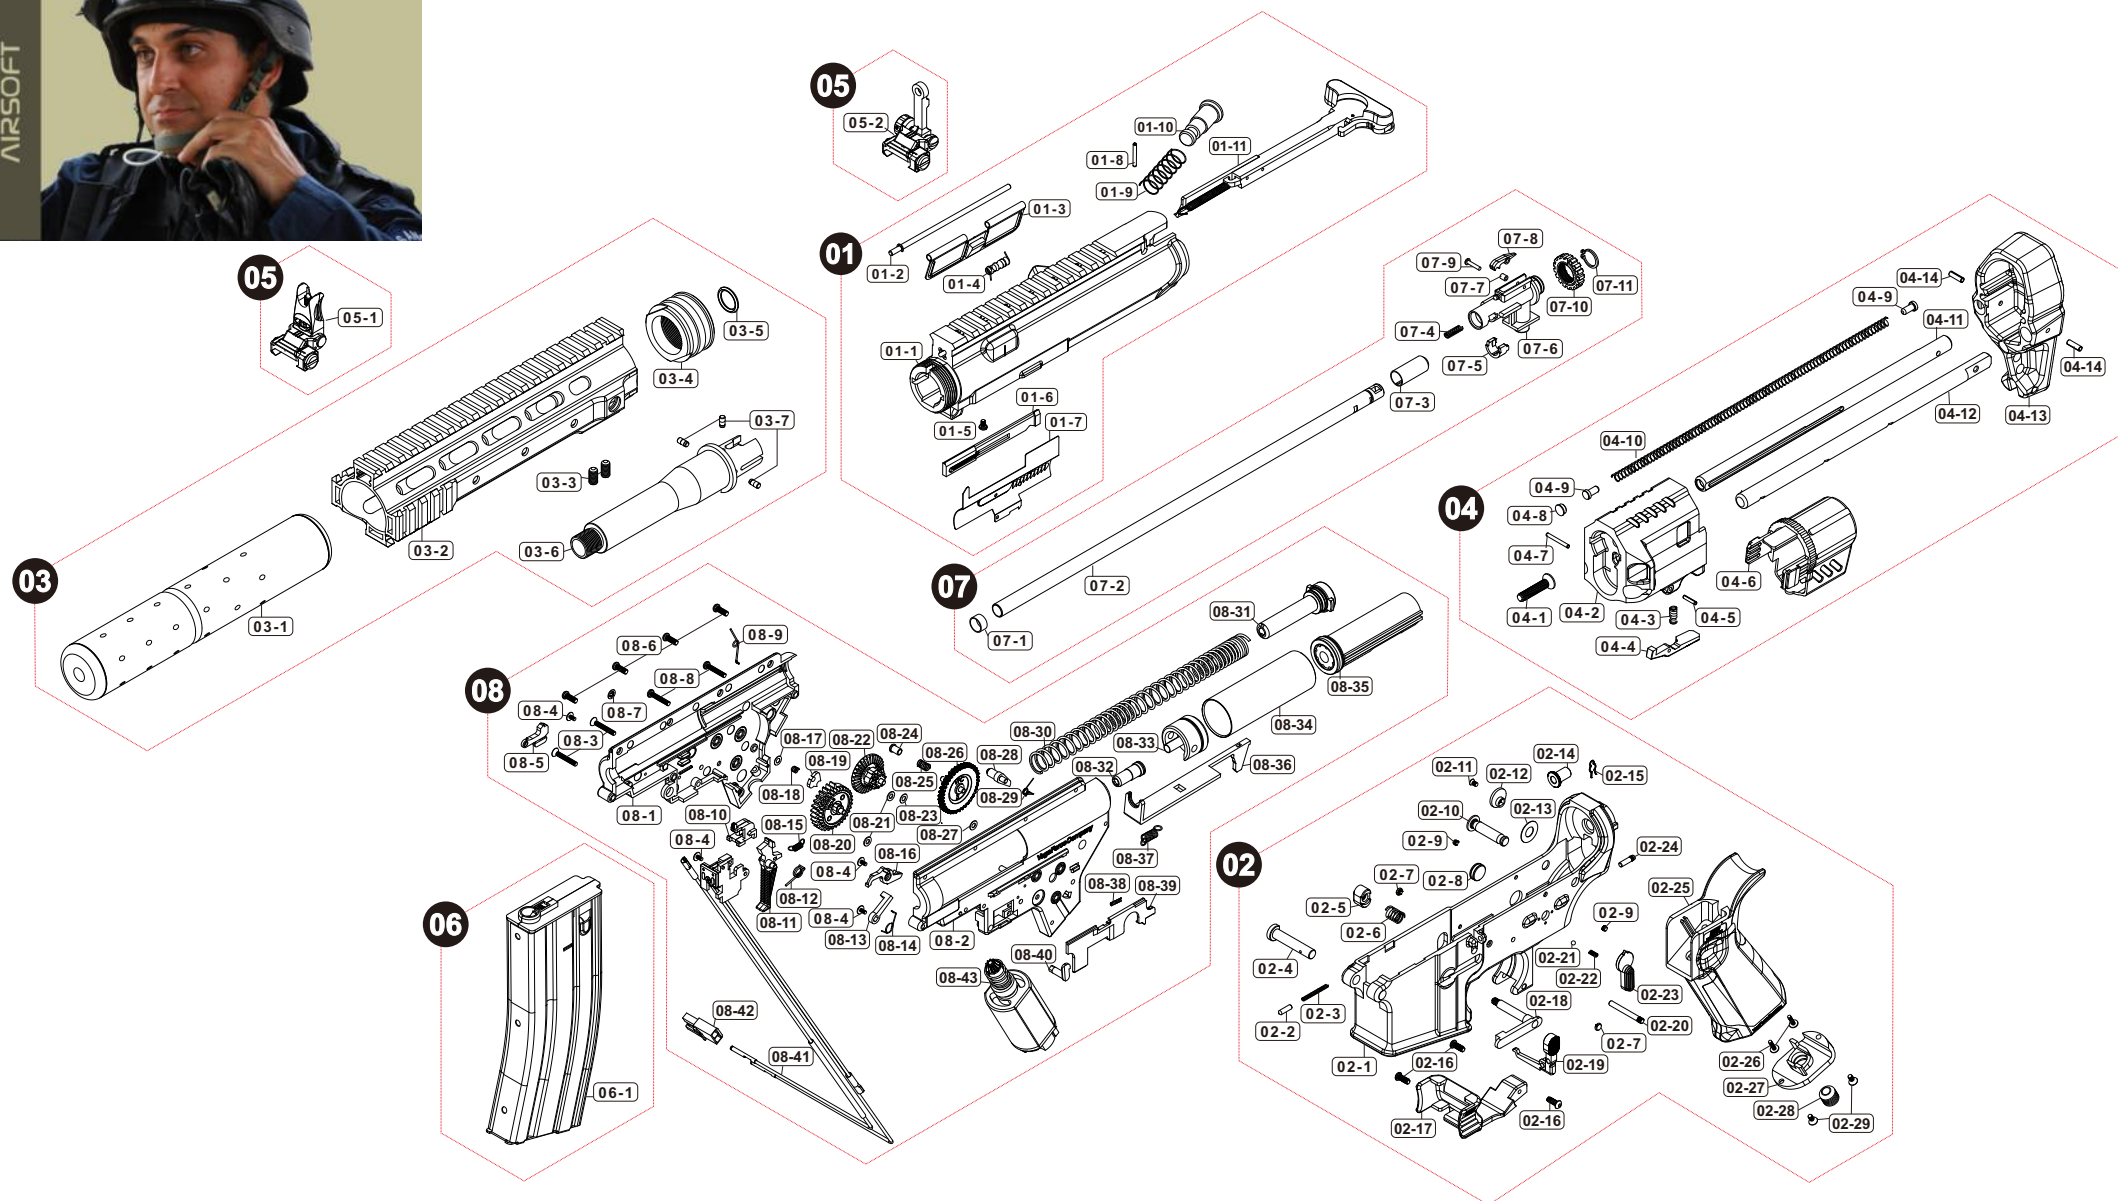

Parts List

Vr16 SABER SD AEG (Urban Gray)

Manufactured by VegaForceCompany, Made in Taiwan. <http://www.gb-tech.com.tw>

UNIVERSO SNIPER
AIRSOFT

Parts List

Vr16 SABER SD AEG (Urban Gray)

01 UPPER RECEIVER

01-1	V020URV01H
01-2	V020ADC031
01-3	V020ADC000
01-4	V020SPG030
01-5	PSCW030421
01-6	V020BLT031
01-7	V020BLT010
01-8	PBOT021601
01-9	V020SPG040
01-10	V020BLT020
01-11	V020CLR000

03 BARREL / FOREARM

03-1	V020SUR100
03-2	V028HGD083
03-3	PSCW051003
03-4	V028HGD010
03-5	PRIG000005
03-6	V020BRL190
03-7	V020BRL1D0

07 HOP SYTEM

07-1	V000HOP030
07-2	V000TUB320
07-3	V000HOP010
07-4	V020SPG0E0
07-5	V020HOP080
07-6	V020HOP090
07-7	V000HOP020
07-8	PRVT021001
07-9	V020HOP0A0
07-10	V020HOP0B0
07-11	PBUKCSW11

04 STOCK

04-1	PSCW052502
04-2	V020STK350
04-3	V020SPG006
04-4	V020STK360
04-5	PBOT021001
04-6	V020STK370
04-7	PBOT021801
04-8	V020STK380
04-9	V020STK390
04-10	V020SPG007
04-11	V020STK320
04-12	V020STK330
04-13	V020STK310
04-14	PBOT031001