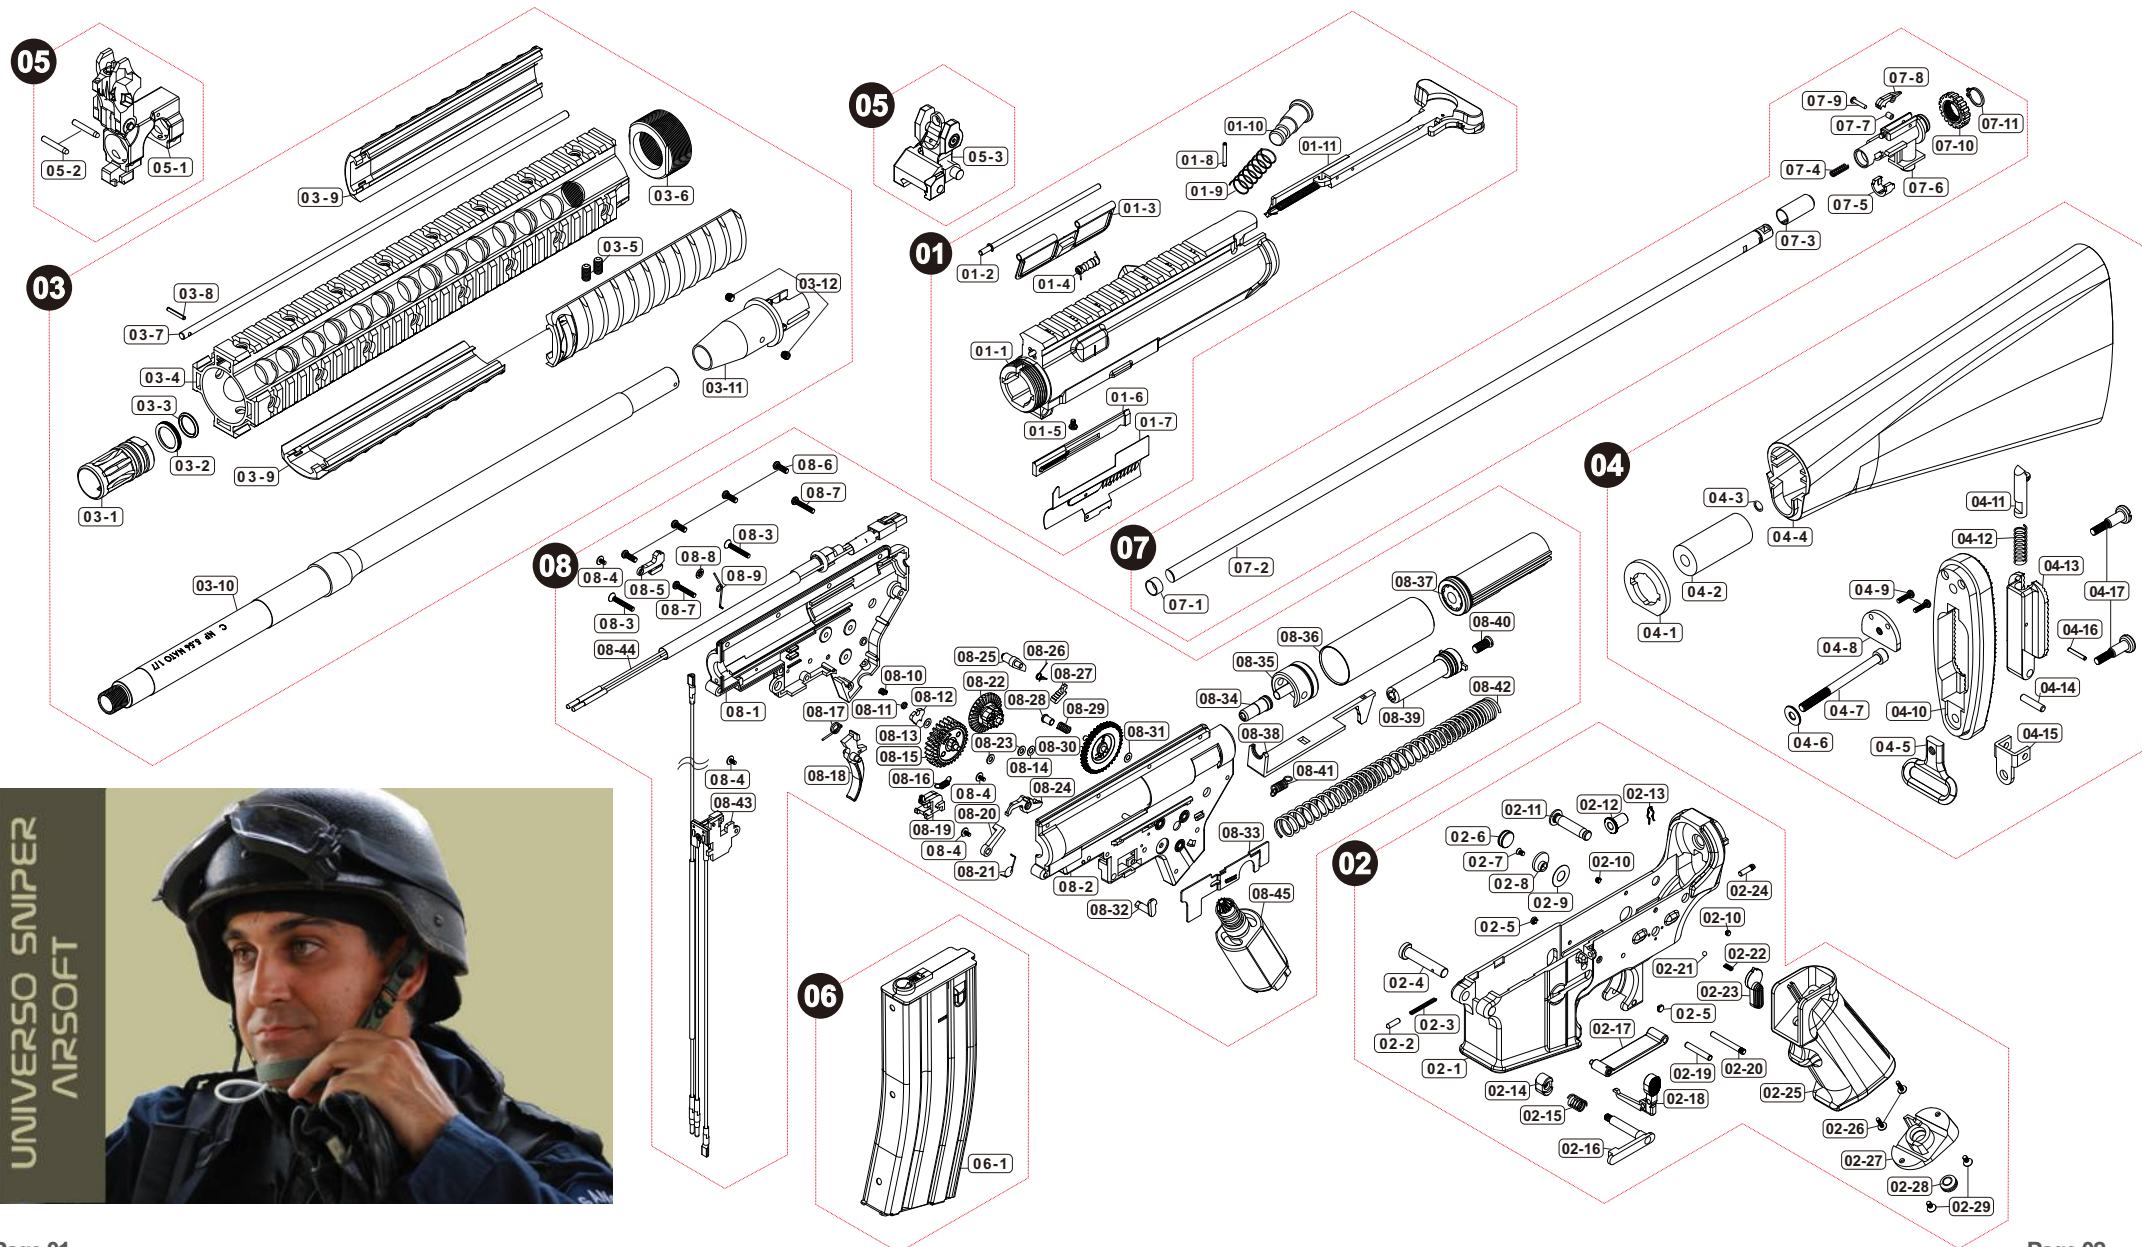

Parts List

Vr16 Tactical Elite Rifle

Manufactured by VegaForceCompany, Made in Taiwan. <http://www.gb-tech.com.tw>

Parts List

Vr16 Tactical Elite Rifle

01 UPPER RECEIVER

01-1	V020URV014
01-2	V020ADC031
01-3	V020ADC000
01-4	V020SPG030
01-5	PSCW030421
01-6	V020BLT031
01-7	V020BLT010
01-8	PBOT021601
01-9	V020SPG040
01-10	V020BLT020
01-11	V020CLR100

03 BARREL / FOREARM

03-1	V023FHR010
03-2	V020BRL041
03-3	PRIG000005
03-4	V028HGD050
03-5	PSCW051003
03-6	U576HGD030
03-7	V028HGD060
03-8	PBOT021401
03-9	V000SP1600
03-10	V020BRL1C0
03-11	V020BRL162
03-12	PSCW040403