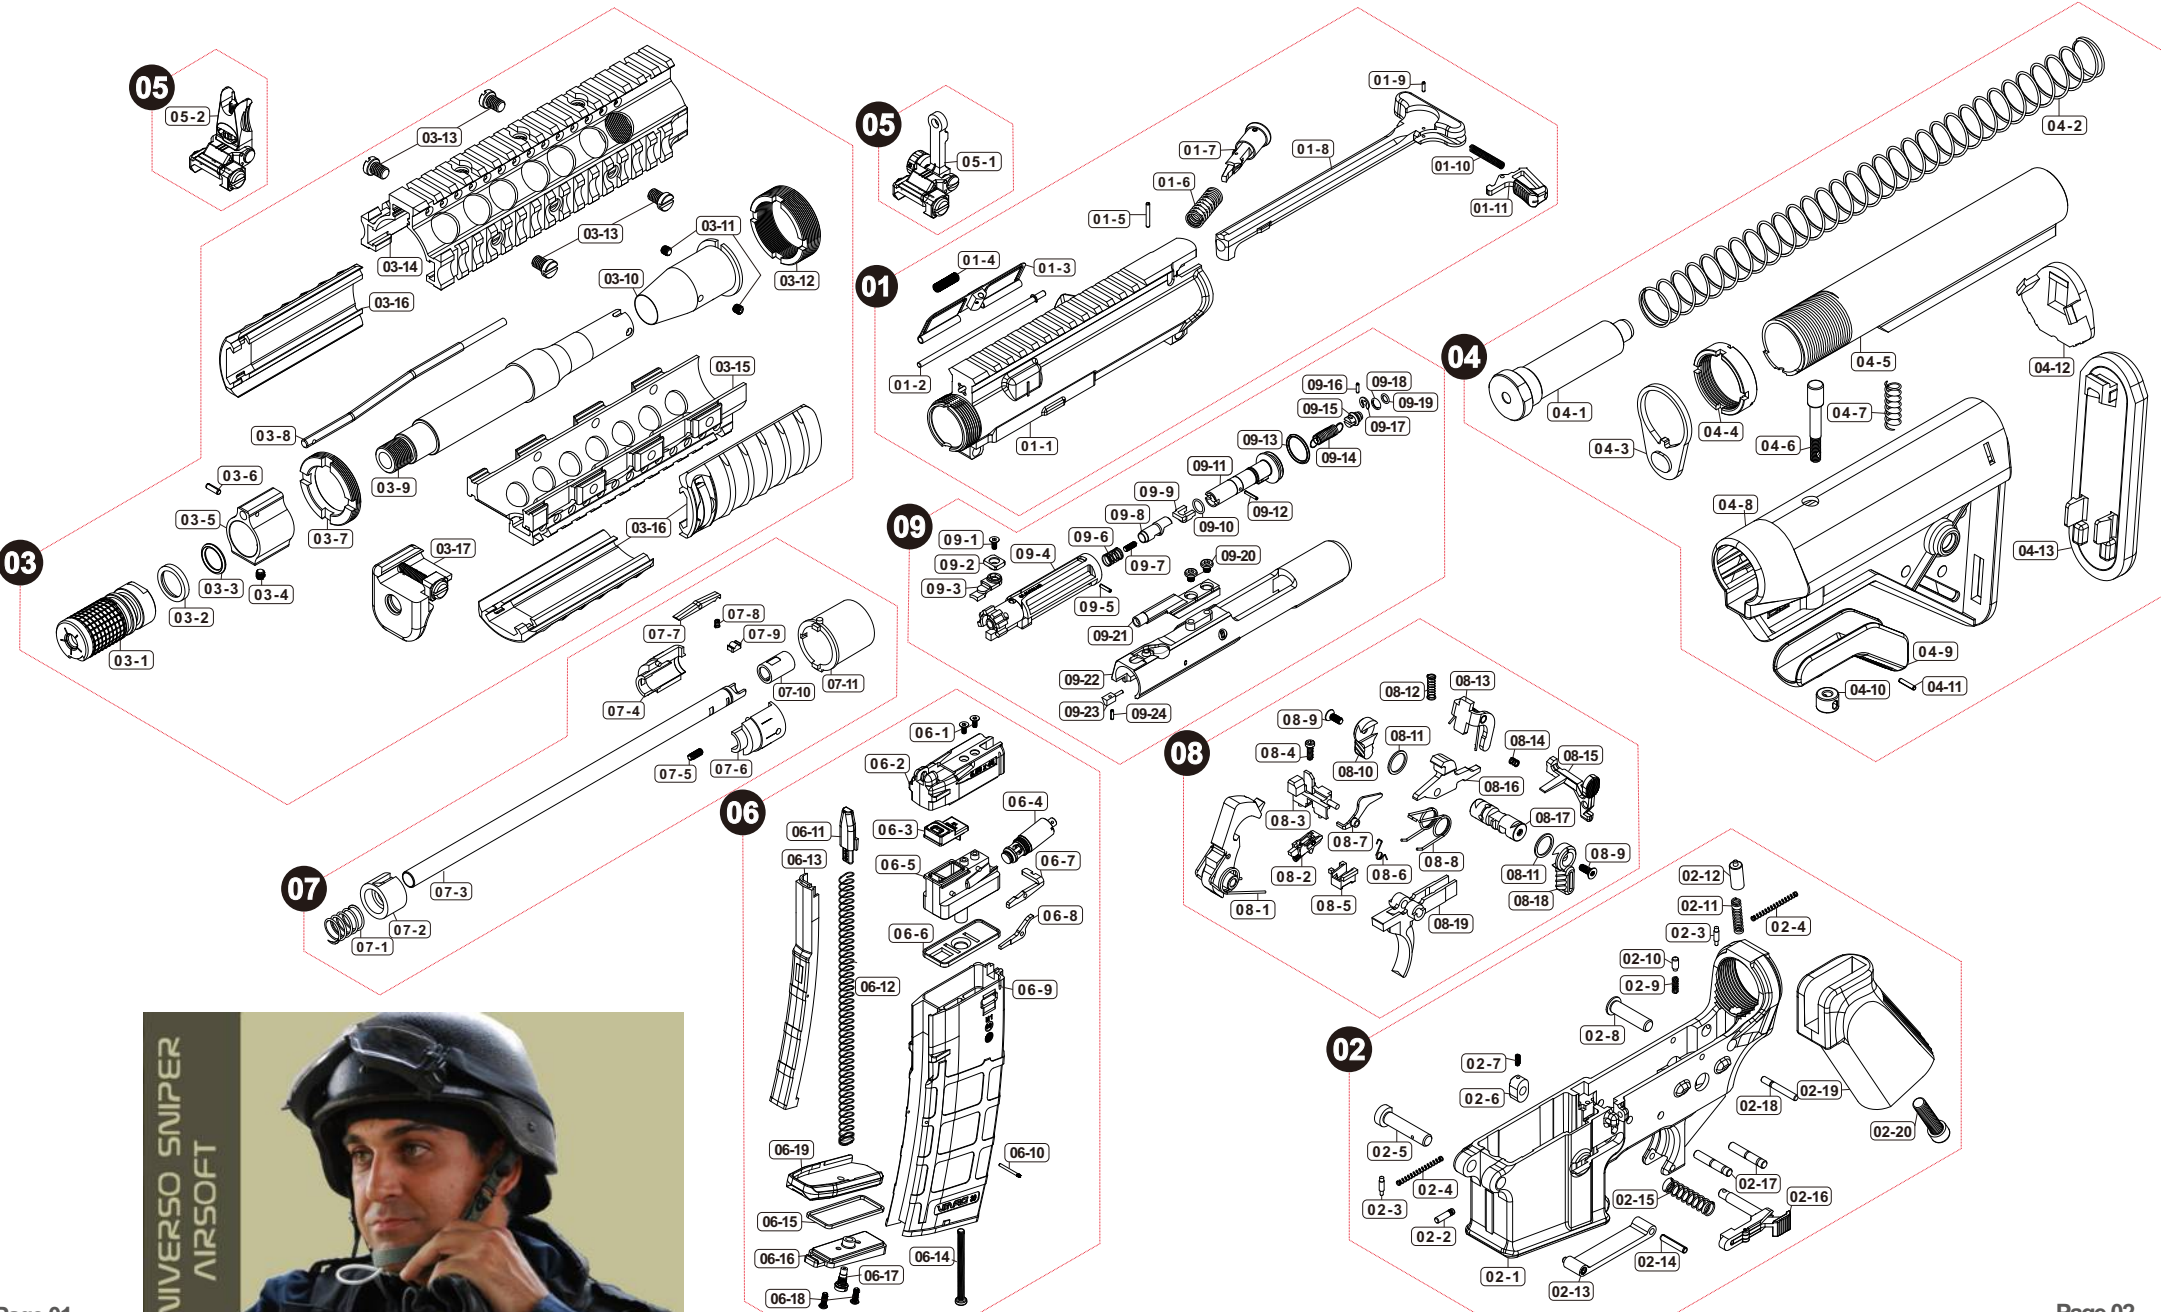

Parts List

VR635 GBB

Manufactured by VegaForceCompany, Made in Taiwan. <http://www.gb-tech.com.tw>

Parts List

VR635 GBB

01 UPPER RECEIVER

01-1	VG20URV010
01-2	V020ADC031
01-3	VG20ADC000
01-4	V020SPG030
01-5	PBOT021601
01-6	VG20SPG001
01-7	VG20BLT000
01-8	VG20CLR010
01-9	PBOT160601
01-10	V020SPG050
01-11	V023CLR040

02 LOWER RECEIVER

02-1	VG20LRV0H1
02-2	VG20BRB000
02-3	VG20LRV090
02-4	VG20SPG010
02-5	VG20LRV070
02-6	VG2CLR030
02-7	PSCW020603
02-8	VG20LRV040
02-9	VG20SPG011
02-10	VG20MSY020
02-11	VG20SPG019
02-12	VG20BFR020
02-13	VG20TGD000
02-14	PBOT031601
02-15	VG20SPG008
02-16	VG2CLR051
02-17	VG20THG020
02-18	VG20BFR040
02-19	VG20GRP010
02-20	PSCW062504

05 SIGHTS

05-1	V020FST501
05-2	V020RST503

03 BARREL / FOREARM

03-1	V070FHR021
03-2	V070FHR030
03-3	PRIG000005
03-4	PSCW040403
03-5	V026GBK030
03-6	PBOT020801
03-7	V022HGD030
03-8	V020HGD0A0
03-9	VG20BRL0F0
03-10	VG20BRL020
03-11	PSCW040403
03-12	V022HGD040
03-13	V022HGD050
03-14	V022HGD070
03-15	V022HGD080
03-16	V000SP1300
03-17	V020HDS001

04 STOCK

04-1	VG2CBFR001
04-2	VG20SPG013
04-3	VG20LRV080
04-4	VG20SPC210
04-5	VG20SPC310
04-6	V020STK090
04-7	V020SPG0W0
04-8	V020STK411
04-9	V020STK430
04-10	V020STK0A0
04-11	PBOT021001
04-12	V020STK420
04-13	V020STK451