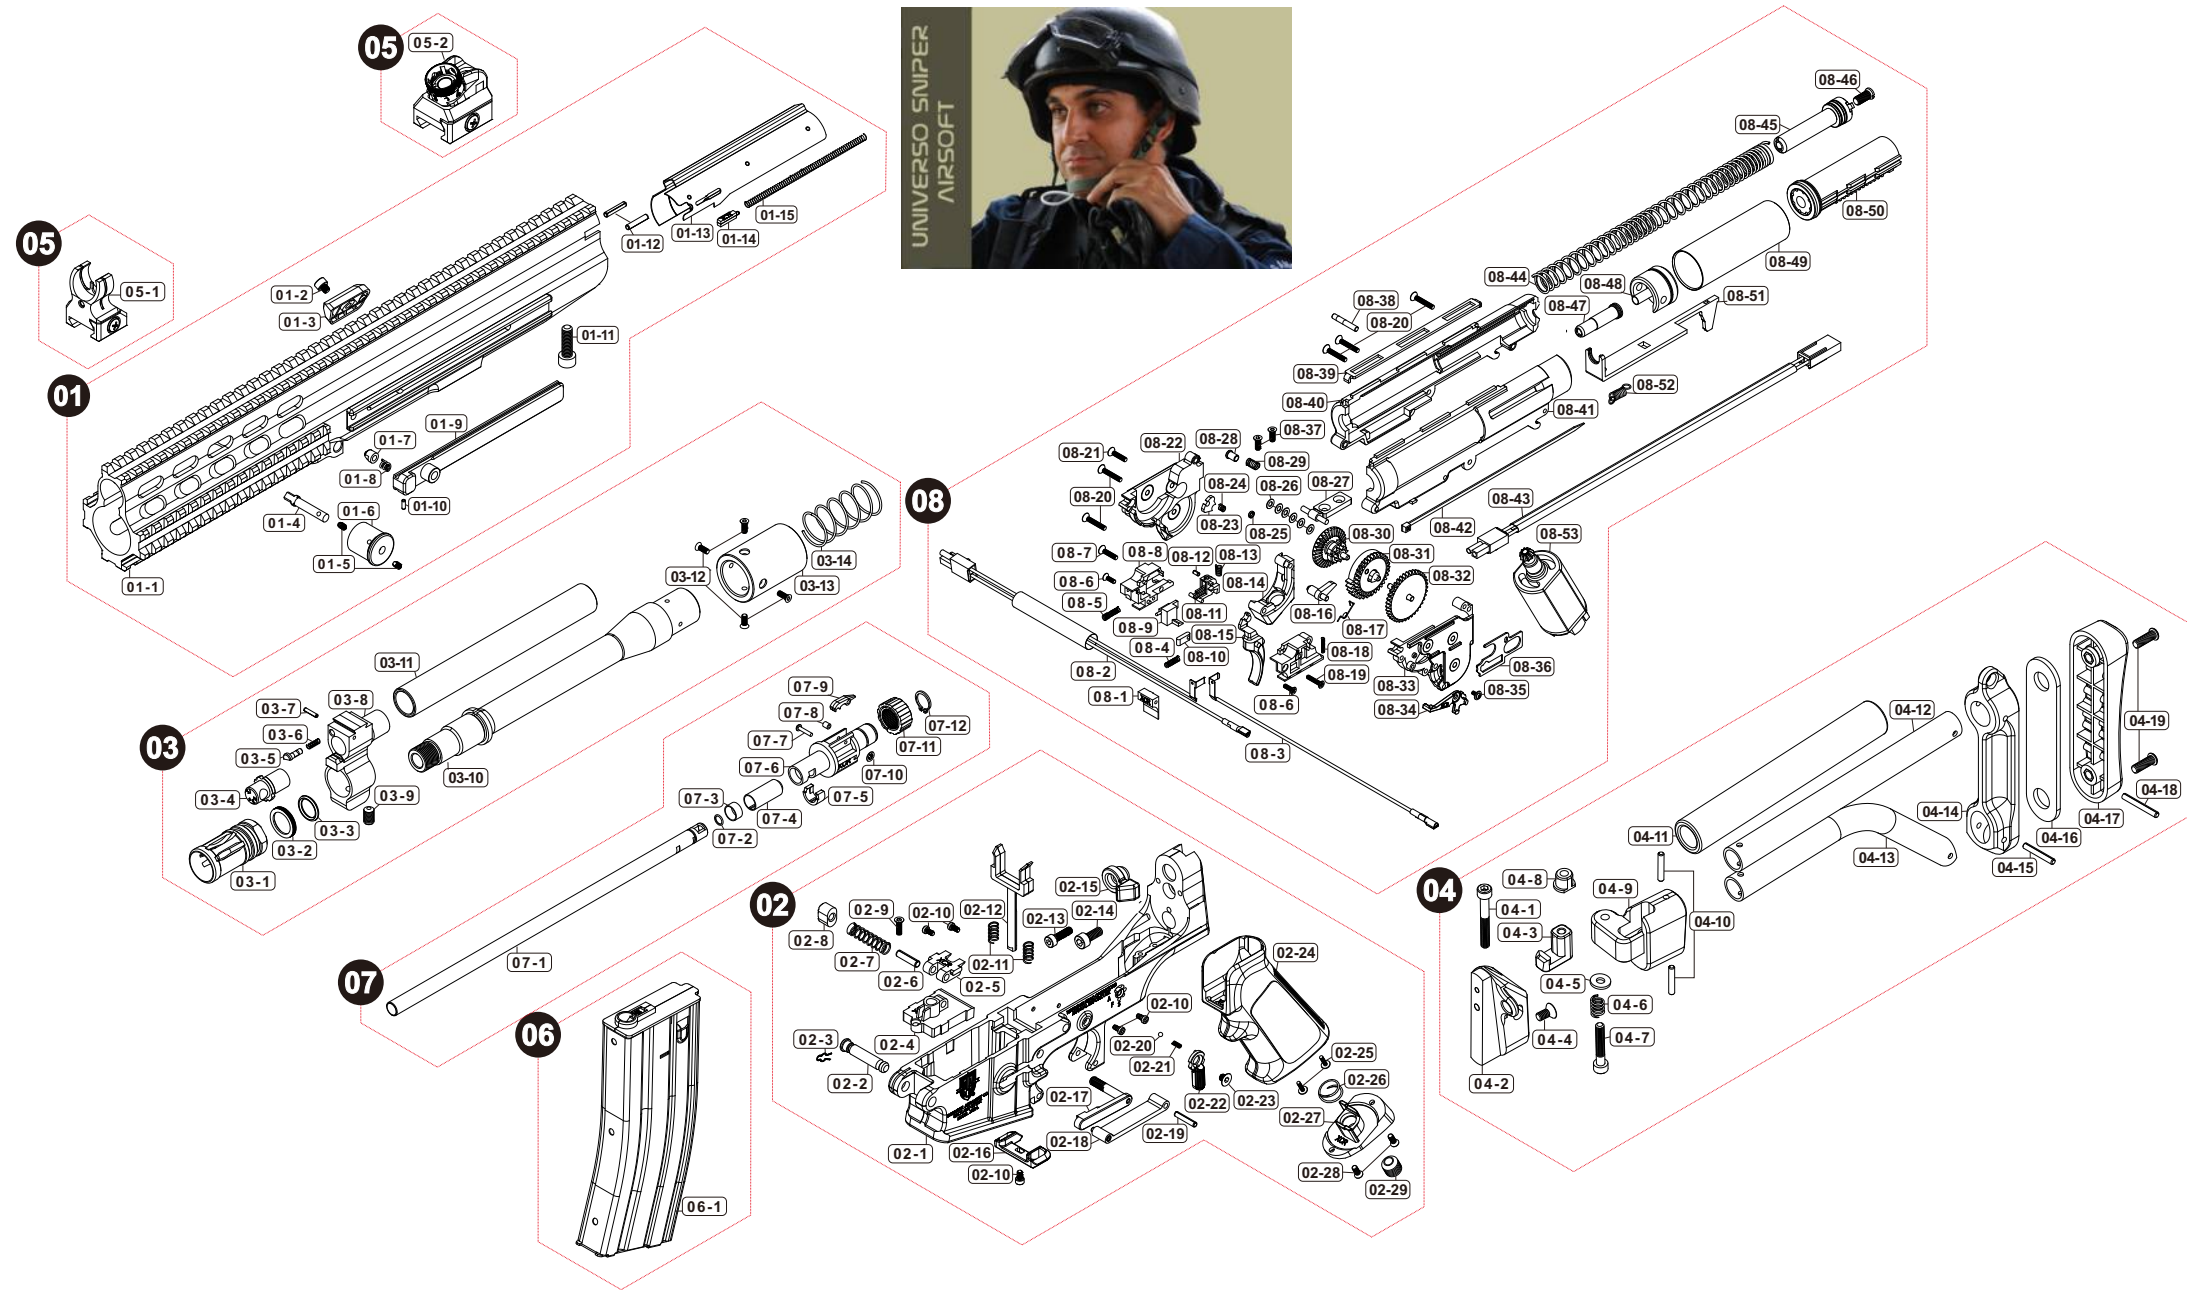

Parts List

XCR MINI AEG (TN)

Manufactured by VegaForceCompany, Made in Taiwan. <http://www.gb-tech.com.tw>

Parts List

XCR MINI AEG (TN)

01 UPPER RECEIVER

| | |
|-------|------------|
| 01-1 | V0D0URV0A1 |
| 01-2 | PSCW040404 |
| 01-3 | V0D0URV070 |
| 01-4 | V0D0URV040 |
| 01-5 | PSCW030603 |
| 01-6 | V0D0URV050 |
| 01-7 | V0D0URV060 |
| 01-8 | V0D0SPG003 |
| 01-9 | V0D0URV030 |
| 01-10 | PBOT020601 |
| 01-11 | PSCW062004 |
| 01-12 | PBOT031601 |
| 01-13 | V0D0URV080 |
| 01-14 | V0D0URV090 |
| 01-15 | V0D0SPG004 |

02 LOWER RECEIVER

| | |
|-------|------------|
| 02-1 | V0D0LRV011 |
| 02-2 | V0D0LRV0A0 |
| 02-3 | V020SPG0H0 |
| 02-4 | V0D0LRV020 |
| 02-5 | V0D0LRV080 |
| 02-6 | PBOT041601 |
| 02-7 | VG20SPG008 |
| 02-8 | V0D0LRV050 |
| 02-9 | PSCW031002 |
| 02-10 | PSCW260504 |
| 02-11 | V0D0SPG005 |
| 02-12 | V0D0LRV070 |
| 02-13 | PSCW041404 |
| 02-14 | PSCW051204 |
| 02-15 | V0D0LRV0B0 |
| 02-16 | V0D0LRV090 |
| 02-17 | V0D0LRV060 |
| 02-18 | V0D0LRV070 |
| 02-19 | PBOT031601 |
| 02-20 | PBAL025001 |
| 02-21 | V020SPG0F0 |
| 02-22 | V0D0LRV030 |
| 02-23 | PSCW044502 |
| 02-24 | V0D0GRP011 |
| 02-25 | PSCW030827 |
| 02-26 | V000SPG0C0 |
| 02-27 | V0D0GRP021 |
| 02-28 | PSCW030802 |
| 02-29 | PSCW101003 |

03 BARREL / FOREARM

| | |
|-------|------------|
| 03-1 | V023FHR010 |
| 03-2 | V020BRL041 |
| 03-3 | PRIG000005 |
| 03-4 | V0D0BRL040 |
| 03-5 | V0D0BRL050 |
| 03-6 | V0D0SPG002 |
| 03-7 | PBOT021001 |
| 03-8 | V0D0BRL030 |
| 03-9 | PSCW061003 |
| 03-10 | V0D0BRL060 |
| 03-11 | V0D0BRL090 |
| 03-12 | PSCW030802 |
| 03-13 | V0D0BRL010 |
| 03-14 | VA00SPG010 |