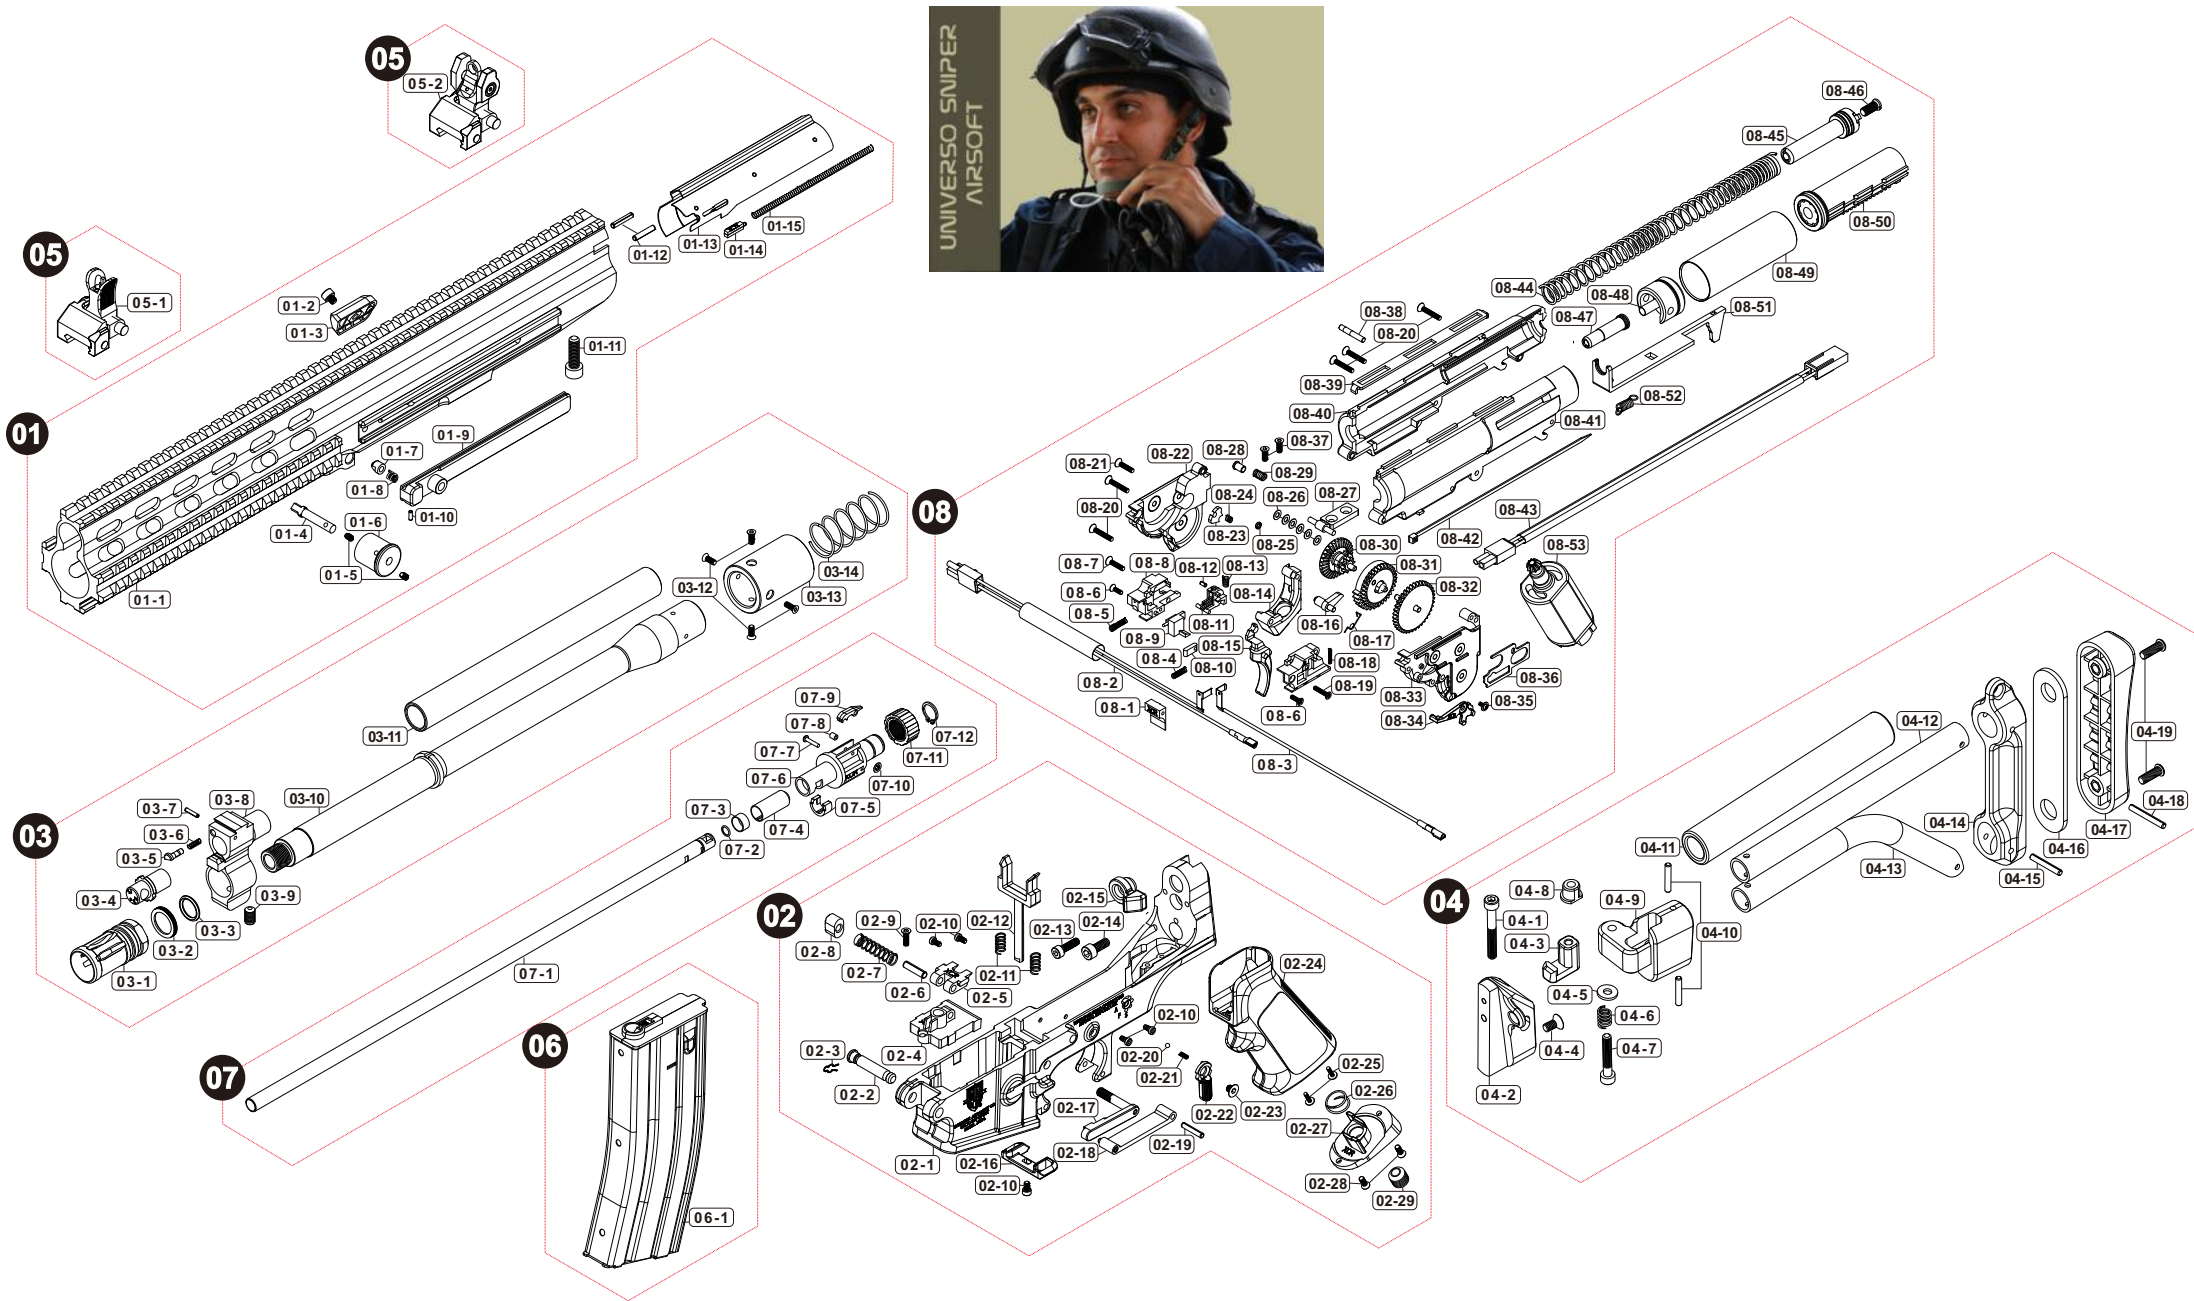

# Parts List

## XCR STAND AEG

Manufactured by VegaForceCompany, Made in Taiwan. <http://www.gb-tech.com.tw>