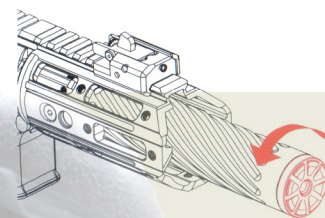

NO.	品名 Parts name
WERA-25	槍托連接蓋板組 Receiver End Plate Set
WERA-26	上槍身組 Upper Receiver Set
WERA-27	槍托內桿組 Stock Inner Tube Set
WERA-28	伸縮托桿組 Retractable Stock Tube Set
WERA-29	槍托底板組 Stock Bottom Plate Set
WERA-30	300發彈匣 300rd Magazine

本說明書的產品圖片僅供參考，出貨以實物為準。
All photos here are for reference only. Specifications are subject to the physical product.

1. 各部名稱

COMPONENT NAME

R5C-AIR

2. 電池的安裝

SETTING BATTERY

1. 將滅音管前蓋轉開。
CCW the suppressor front cap.

2. 將電池裝入滅音管裡並接上接頭，最後裝回鎖緊前蓋。
Connect the battery into the suppressor and then lock the front cap.

3. 伸縮托操作 PERATE THE TELESCOPING STOCK

調整槍托長度(3段可調)
Pressing the retractable button can adjust stock length.
(3 levels adjustment)