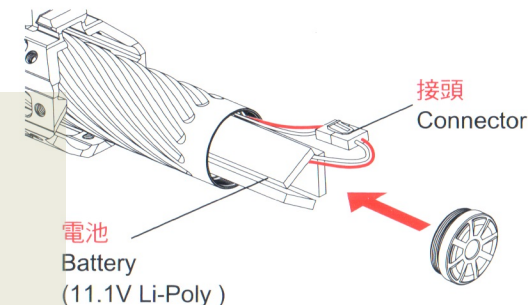

NO.	品名 Parts name
WERA-25	槍托連接蓋板組 Receiver End Plate Set
WERA-26	上槍身組 Upper Receiver Set
WERA-27	槍托內桿組 Stock Inner Tube Set
WERA-28	伸縮托桿組 Retractable Stock Tube Set
WERA-29	槍托底板組 Stock Bottom Plate Set
WERA-30	300發彈匣 300rd Magazine

本說明書的產品圖片僅供參考，出貨以實物為準。
All photos here are for reference only. Specifications are subject to the physical product.

1. 各部名稱

COMPONENT NAME

R5C-AIR

2. 電池的安裝

SETTING BATTERY

1. 將滅音管前蓋轉開。
CCW the suppressor front cap.

2. 將電池裝入滅音管裡並接上接頭，最後裝回鎖緊前蓋。
Connect the battery into the suppressor and then lock the front cap.

3. 伸縮托操作 PERATE THE TELESCOPING STOCK

調整槍托長度(3段可調)
Pressing the retractable button can adjust stock length.
(3 levels adjustment)