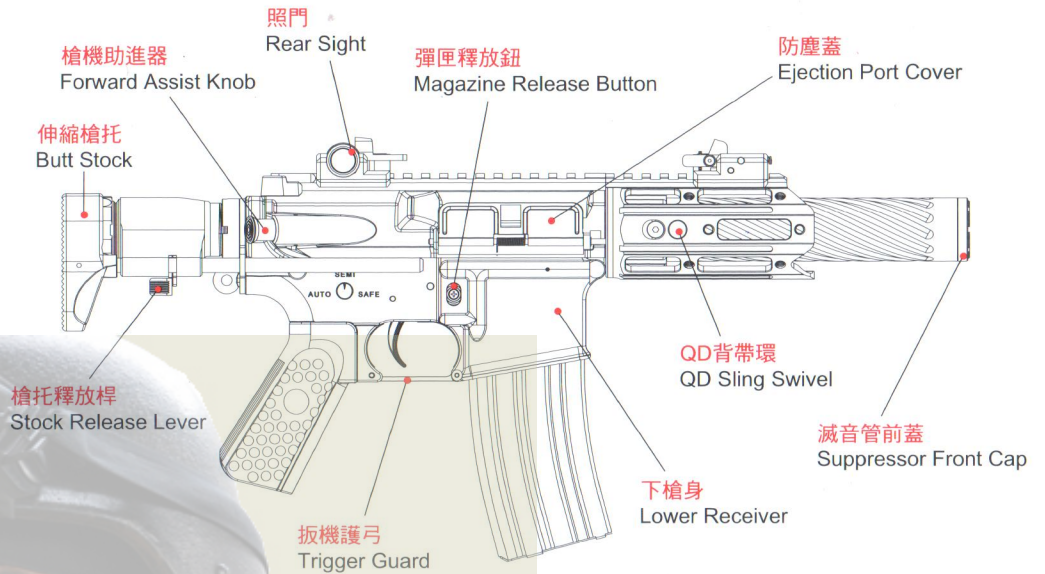

R5C-AIR

G.B.B TYPE

1. 各部名稱

COMPONENT NAME

2. 伸縮托操作 PERATE THE TELESCOPING STOCK

調整槍托長度(3段可調)

Pressing the retractable button can adjust stock length. (3 levels adjustment)

R5C-AIR G.B.B TYPE

NO.	品名 Parts name
WER5C-1	準星組 Front Sight Set
WER5C-2	固定環組 Fixing Ring Set
WER5C-3	上旋系統組 Hop-Up Set
WER5C-4	減音管組 Suppressor Set
WER5C-5	上旋系統橡皮 Hop-Up Rubber
WER5C-6	內管 Inner Barrel
WER5C-7	槍機組 Bolt Set
WER5C-8	前插梢組 Front Pivot Pin Set

NO.	品名 Parts name
WER5C-25	槍托連接蓋板組 Receiver End Plate Set
WER5C-26	上槍身組 Upper Receiver Set
WER5C-27	伸縮托桿組 Retractable Stock Tube Set

※本說明書的產品圖片僅供參考，出貨以實物為準。
All photos here are for reference only. Specifications are subject to the physical product.