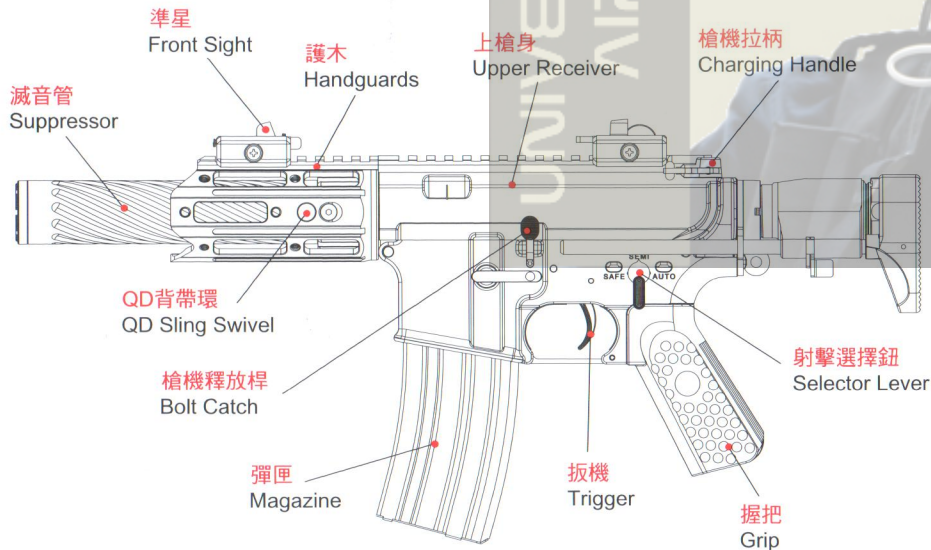

R5C-AIR

G.B.B TYPE

1. 各部名稱

COMPONENT NAME

2. 伸縮托操作 PERATE THE TELESCOPING STOCK

調整槍托長度(3段可調)

Pressing the retractable button can adjust stock length. (3 levels adjustment)

R5C-AIR G.B.B TYPE

NO.	品名 Parts name
WER5C-1	準星組 Front Sight Set
WER5C-2	固定環組 Fixing Ring Set
WER5C-3	上旋系統組 Hop-Up Set
WER5C-4	減音管組 Suppressor Set
WER5C-5	上旋系統橡皮 Hop-Up Rubber
WER5C-6	內管 Inner Barrel
WER5C-7	槍機組 Bolt Set
WER5C-8	前插梢組 Front Pivot Pin Set

NO.	品名 Parts name
WER5C-9	後插梢組 Rear Pivot Pin Set
WER5C-10	下槍身 Lower Receiver
WER5C-11	彈匣卡榫組 Magazine Catch Set
WER5C-12	扳機護弓組 Trigger Guard Set
WER5C-13	扳機組 Trigger Set
WER5C-14	射擊選擇鈕組 Selector Lever Set
WER5C-15	槍機卡榫 Bolt Catch
WER5C-16	握把組 Pistol Grip Set

NO.	品名 Parts name
WER5C-25	槍托連接蓋板組 Receiver End Plate Set
WER5C-26	上槍身組 Upper Receiver Set
WER5C-27	伸縮托桿組 Retractable Stock Tube Set

※本說明書的產品圖片僅供參考，出貨以實物為準。
All photos here are for reference only. Specifications are subject to the physical product.