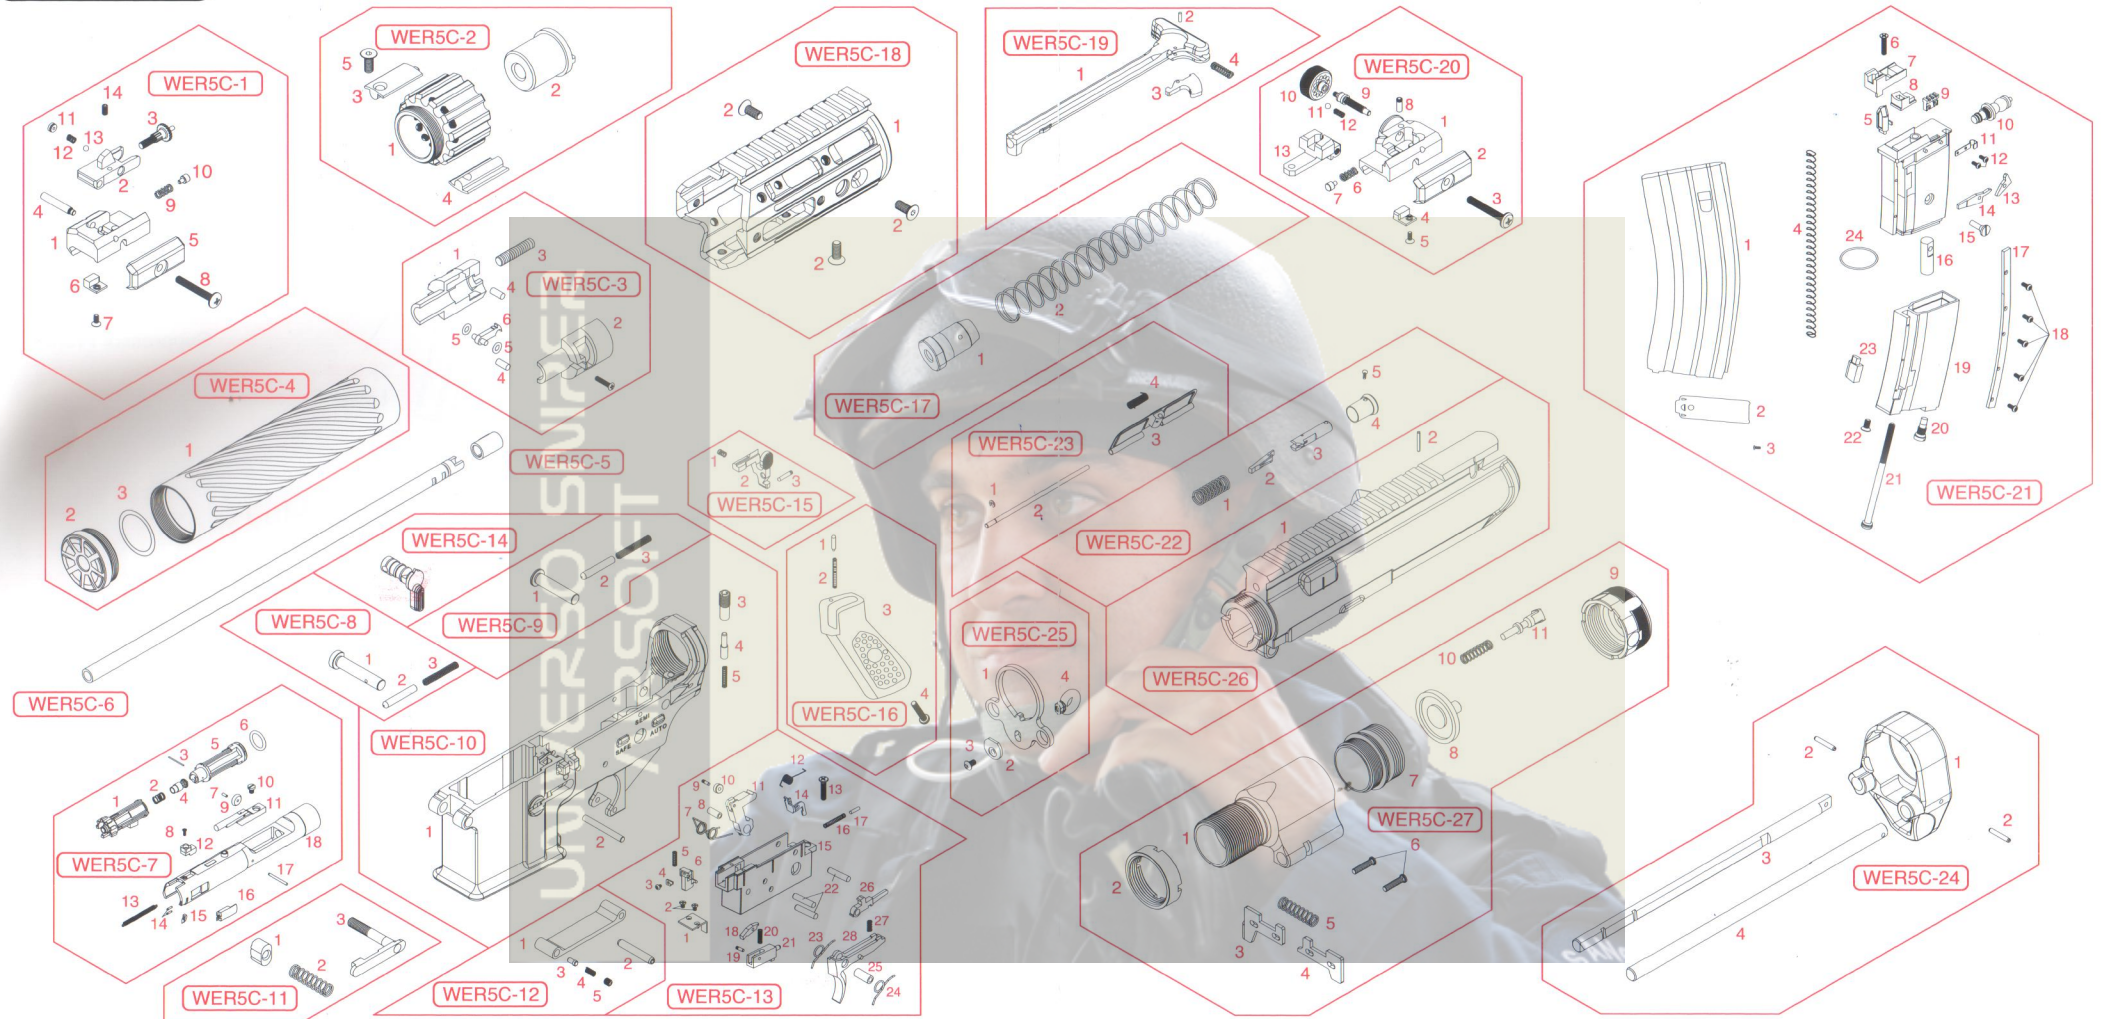

R5C-AIR

G.B.B TYPE

1. 各部名稱

COMPONENT NAME

2. 伸縮托操作 PERATE THE TELESCOPING STOCK

調整槍托長度(3段可調)

Pressing the retractable button can adjust stock length. (3 levels adjustment)

R5C-AIR G.B.B TYPE

NO.	品名 Parts name
WER5C-1	準星組 Front Sight Set
WER5C-2	固定環組 Fixing Ring Set
WER5C-3	上旋系統組 Hop-Up Set
WER5C-4	減音管組 Suppressor Set
WER5C-5	上旋系統橡皮 Hop-Up Rubber
WER5C-6	內管 Inner Barrel
WER5C-7	槍機組 Bolt Set
WER5C-8	前插梢組 Front Pivot Pin Set

NO.	品名 Parts name
WER5C-9	後插梢組 Rear Pivot Pin Set
WER5C-10	下槍身 Lower Receiver
WER5C-11	彈匣卡榫組 Magazine Catch Set
WER5C-12	扳機護弓組 Trigger Guard Set
WER5C-13	扳機組 Trigger Set
WER5C-14	射擊選擇鈕組 Selector Lever Set
WER5C-15	槍機卡榫 Bolt Catch
WER5C-16	握把組 Pistol Grip Set

NO.	品名 Parts name
WER5C-25	槍托連接蓋板組 Receiver End Plate Set
WER5C-26	上槍身組 Upper Receiver Set
WER5C-27	伸縮托桿組 Retractable Stock Tube Set

※本說明書的產品圖片僅供參考，出貨以實物為準。
All photos here are for reference only. Specifications are subject to the physical product.