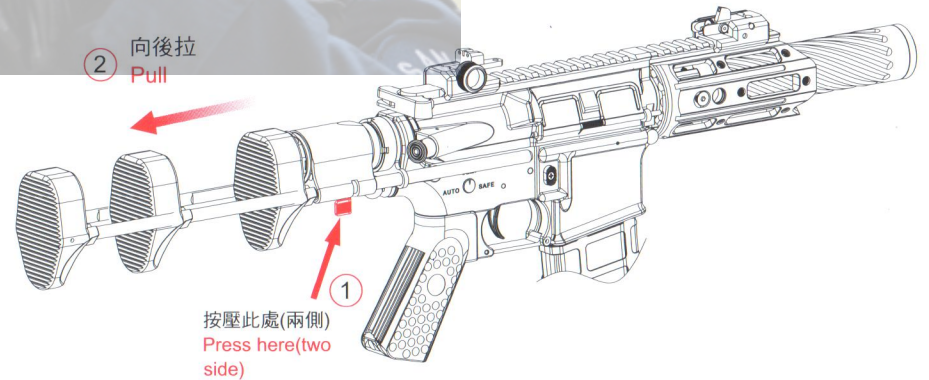

R5C-AIR

G.B.B TYPE

1. 各部名稱

COMPONENT NAME

2. 伸縮托操作 PERATE THE TELESCOPING STOCK

調整槍托長度(3段可調)

Pressing the retractable button can adjust stock length. (3 levels adjustment)

R5C-AIR G.B.B TYPE

NO.	品名 Parts name
WER5C-1	準星組 Front Sight Set
WER5C-2	固定環組 Fixing Ring Set
WER5C-3	上旋系統組 Hop-Up Set
WER5C-4	減音管組 Suppressor Set
WER5C-5	上旋系統橡皮 Hop-Up Rubber
WER5C-6	內管 Inner Barrel
WER5C-7	槍機組 Bolt Set
WER5C-8	前插梢組 Front Pivot Pin Set

NO.	品名 Parts name
WER5C-25	槍托連接蓋板組 Receiver End Plate Set
WER5C-26	上槍身組 Upper Receiver Set
WER5C-27	伸縮托桿組 Retractable Stock Tube Set

※本說明書的產品圖片僅供參考，出貨以實物為準。
All photos here are for reference only. Specifications are subject to the physical product.