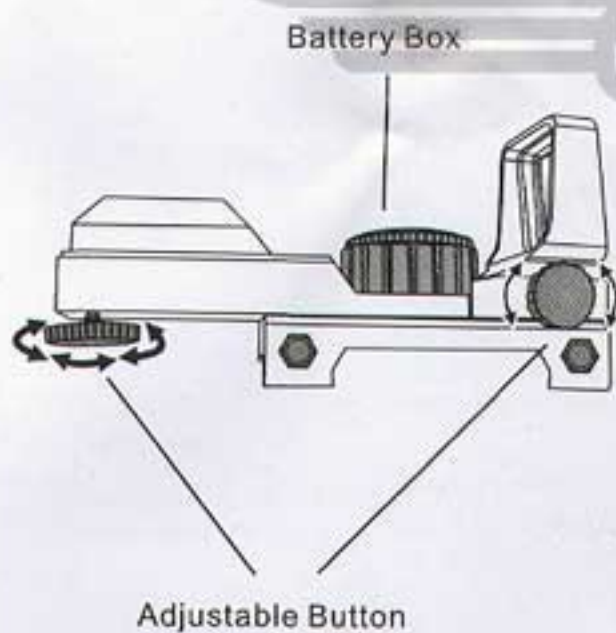

R7

对象年龄18岁以上
Age: above 18

- USE 6MM BB BULLETS
- DO NOT SHOOT AT ANY HUMAN OR ANIMAL

Before using the gun, please read this instruction thoroughly, and retain it for future reference. We will not be responsible for any trouble caused by misuse or remodelling of the gun.

使用前請先完整閱讀本說明書。保存此說明書以供今后使用參考。切勿錯誤使用或改裝汽彈槍，否則后果自負。

使用說明書 INSTRUCTION

R7

1 ELECTRONIC GUNSIGHT

THE SETTING INSTRUCTION
OF THE ADJUSTABLE ELECTRONIC SIGHT

2 INSTALL GUNSIGHT

INSTALL ELECTRONIC GUNSIGHT.

3 INSTALL GUNSIGHT

4 INSTILL BATTERIES

DAFF THE COVER DOWNWARDS
CONNECT THE POWER, INSTALL BATTERIES