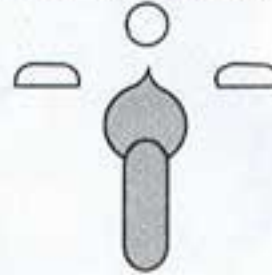

4 INSTILL BATTERIES

DAFF THE COVER DOWNWARDS
CONNECT THE POWER, INSTALL BATTERIES

5 INSTALL 6MM BB BULLET

Install the buets until They reach

The chain style semi-automatic cartridge magazine

SAFETY SETTING

SEMI AUTOMATIC

FULLY AUTOMATIC

6 THE BULLET SHOOTS THE DIRECTION

The best position is where the bullets fly horizontally, and the longest flying distance is obtained.

Hop Up

Pulling the charging handle opens the port cover. The port cover must be closed manually.