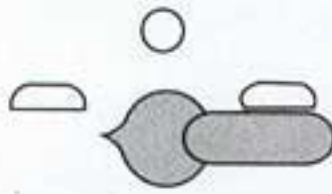

4 INSTILL BATTERIES

DAFF THE COVER DOWNWARDS
CONNECT THE POWER, INSTALL BATTERIES

5 INSTALL 6MM BB BULLET

Install the buets until They reach

The chain style semi-automatic cartridge magazine

SAFETY SETTING

SEMI AUTOMATIC

FULLY AUTOMATIC

6 THE BULLET SHOOTS THE DIRECTION

The best position is where the bullets fly horizontally, and the longest flying distance is obtained.

Hop Up

Pulling the charging handle opens the port cover. The port cover must be closed manually.