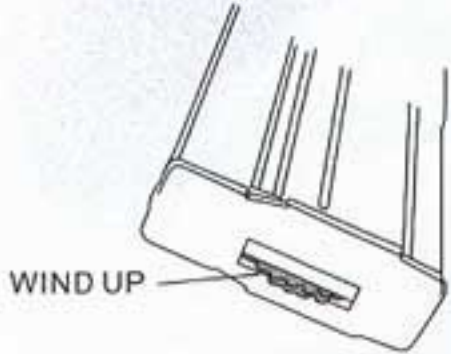

4 INSTILL BATTERIES

DAFF THE COVER DOWNWARDS
CONNECT THE POWER, INSTALL BATTERIES

5 INSTALL 6MM BB BULLET

Install the buets until They reach

The chain style semi-automatic cartridge magazine

SAFETY SETTING

SEMI AUTOMATIC

FULLY AUTOMATIC

6 THE BULLET SHOOTS THE DIRECTION

The best position is where the bullets fly horizontally, and the longest flying distance is obtained.

Hop Up

Pulling the charging handle opens the port cover. The port cover must be closed manually.