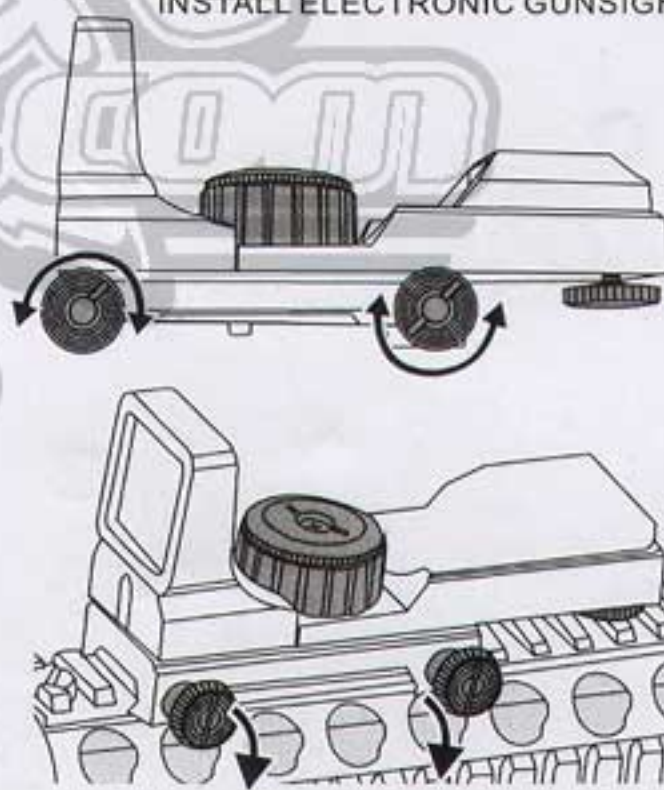

使用前請先完整閱讀本說明書。保存此說明書以供今后使用參考。切勿錯誤使用或改裝汽彈槍，否則后果自負。

使用說明書 INSTRUCTION

R7

1 ELECTRONIC GUNSIGHT

THE SETTING INSTRUCTION
OF THE ADJUSTABLE ELECTRONIC SIGHT

2 INSTALL GUNSIGHT

INSTALL ELECTRONIC GUNSIGHT.

3 INSTALL GUNSIGHT

SEMI AUTOMATIC

FULLY AUTOMATIC

6 THE BULLET SHOOTS THE DIRECTION

The best position is where the bullets fly horizontally, and the longest flying distance is obtained.

Hop Up

Pulling the charging handle opens the port cover. The port cover must be closed manually.