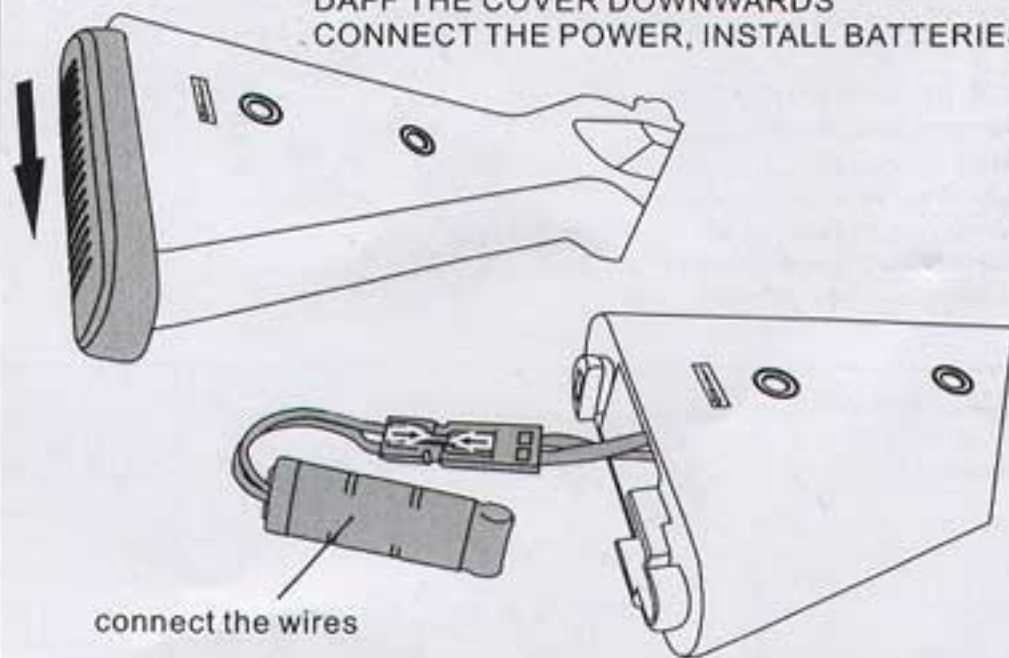

使用前請先完整閱讀本說明書。保存此說明書以供今后使用參考。切勿錯誤使用或改裝汽彈槍，否則后果自負。

使用說明書 INSTRUCTION

R7

1 ELECTRONIC GUNSIGHT

THE SETTING INSTRUCTION
OF THE ADJUSTABLE ELECTRONIC SIGHT

2 INSTALL GUNSIGHT

INSTALL ELECTRONIC GUNSIGHT.

3 INSTALL GUNSIGHT

4 INSTILL BATTERIES

DAFF THE COVER DOWNWARDS
CONNECT THE POWER, INSTALL BATTERIES

5 INSTALL 6MM BB BULLET

Install the buets until They reach

The chain style semi-automatic cartridge magazine

SAFETY SETTING

SEMI AUTOMATIC

FULLY AUTOMATIC

6 THE BULLET SHOOTS THE DIRECTION

The best position is where the bullets fly horizontally, and the longest flying distance is obtained.

Hop Up

Pulling the charging handle opens the port cover. The port cover must be closed manually.