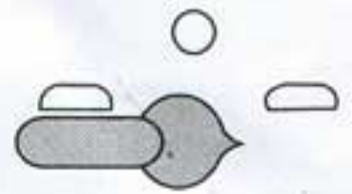

4 INSTILL BATTERIES

DAFF THE COVER DOWNWARDS
CONNECT THE POWER, INSTALL BATTERIES

5 INSTALL 6MM BB BULLET

Install the buets until They reach

The chain style semi-automatic cartridge magazine

SAFETY SETTING

SEMI AUTOMATIC

FULLY AUTOMATIC

6 THE BULLET SHOOTS THE DIRECTION

The best position is where the bullets fly horizontally, and the longest flying distance is obtained.

Hop Up

Pulling the charging handle opens the port cover. The port cover must be closed manually.