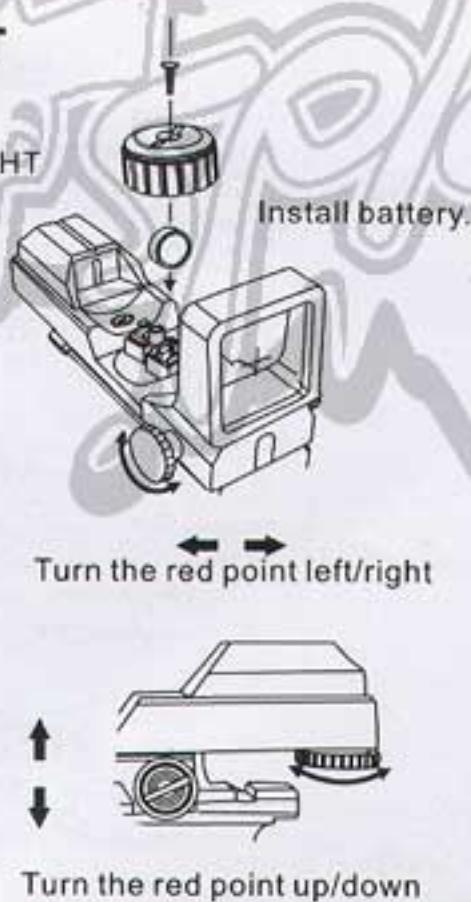

使用前請先完整閱讀本說明書。保存此說明書以供今后使用參考。切勿錯誤使用或改裝汽彈槍，否則后果自負。

使用說明書 INSTRUCTION

R7

1 ELECTRONIC GUNSIGHT

THE SETTING INSTRUCTION
OF THE ADJUSTABLE ELECTRONIC SIGHT

2 INSTALL GUNSIGHT

INSTALL ELECTRONIC GUNSIGHT.

3 INSTALL GUNSIGHT

SEMI AUTOMATIC

FULLY AUTOMATIC

6 THE BULLET SHOOTS THE DIRECTION

The best position is where the bullets fly horizontally, and the longest flying distance is obtained.

Hop Up

Pulling the charging handle opens the port cover. The port cover must be closed manually.