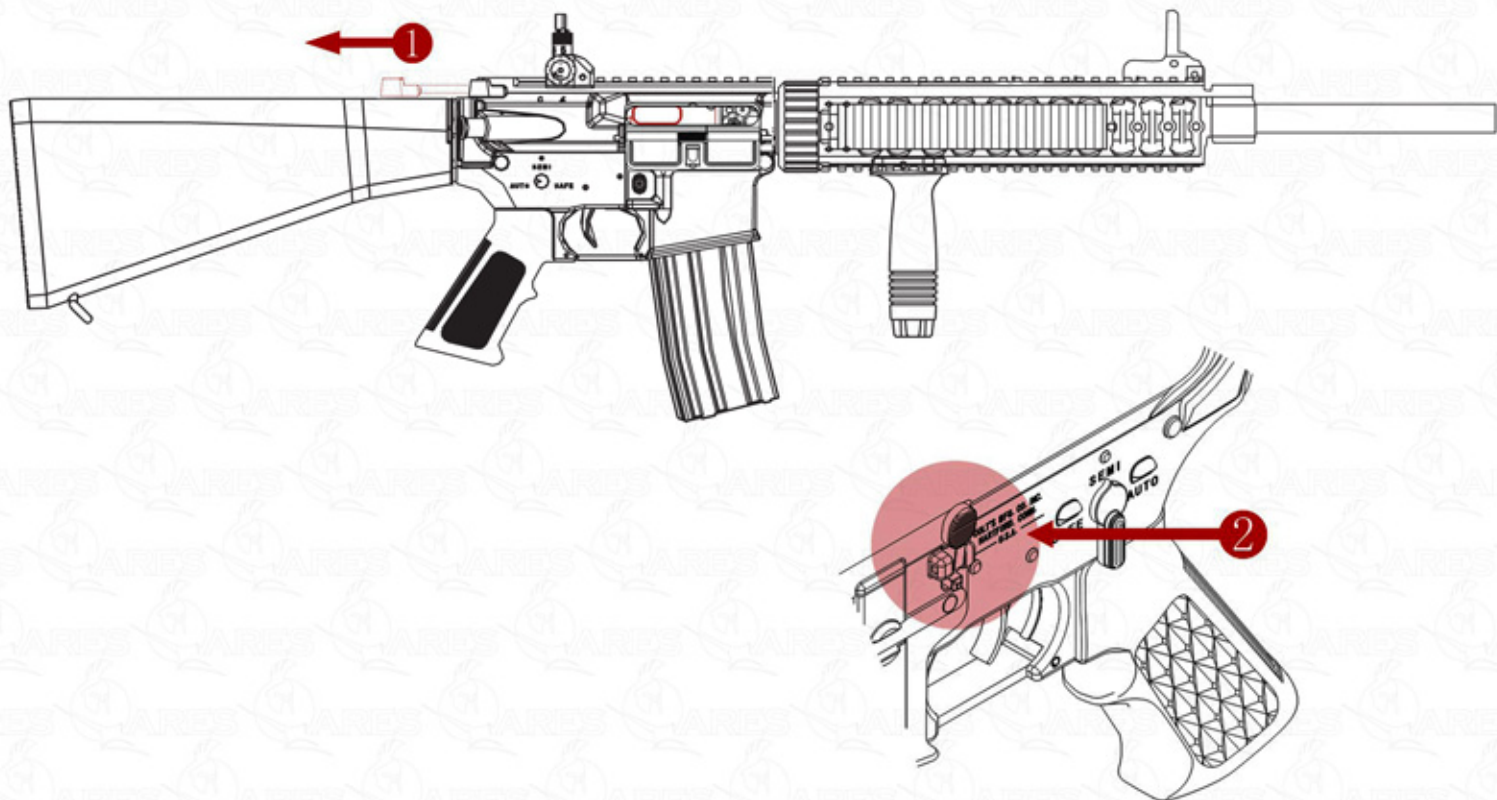

M4-FF-L

FIRING MODE

SAFETY

SINGLE

AUTO

BATTERY INSTALLATION

USE THE SPECIFIED BATTERY FOR YOUR GUN 9.6V 1700MAH

BOLT LOCK & RELEASE

HOP-UP ADJUSTMENT

SETTING THE MAGAZINE

WARNING

- . Do not aim or shoot a person or animal as the target.
- . Avoid pulling the trigger carelessly.
- . Always put the gun in a case or bag when you carrying it.
- . Always set the switch lever to the safety position.
- . Do not look into the gun muzzle.
- . Always wear eye protective gear.
- . Store the airsoft gun at the place out of reach by children.
- . Do not disassemble or modify the airsoft gun.

DATA OF M4-FF-L ELECTRIC GUN

BATTERY: 9.6V 3300mAh

MAGAZINE CAPACITY: 130rds (6mm BB)

MODE: Full Auto / Semi / Safe

MATERIAL: Nylon Fiber + Al.Alloy

MOTOR: High Torque Flat Motor

HOP-UP: Adjustable

LENGTH: 940mm