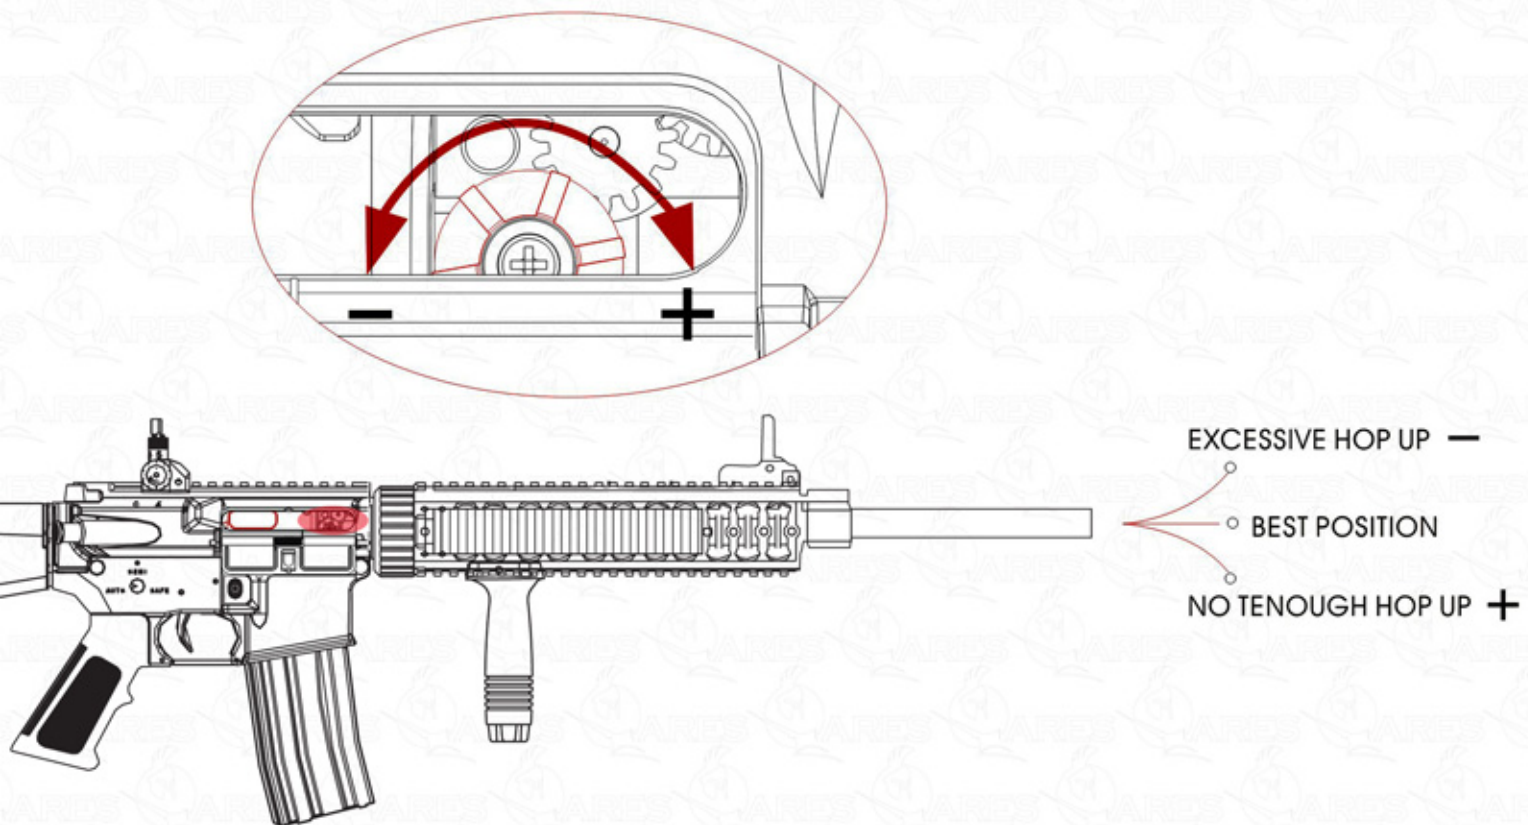

M4-FF-L

FIRING MODE

SAFETY

SINGLE

AUTO

BATTERY INSTALLATION

USE THE SPECIFIED BATTERY FOR YOUR GUN 9.6V 1700MAH

BOLT LOCK & RELEASE

HOP-UP ADJUSTMENT

SETTING THE MAGAZINE

WARNING

- . Do not aim or shoot a person or animal as the target.
- . Avoid pulling the trigger carelessly.
- . Always put the gun in a case or bag when you carrying it.
- . Always set the switch lever to the safety position.
- . Do not look into the gun muzzle.
- . Always wear eye protective gear.
- . Store the airsoft gun at the place out of reach by children.
- . Do not disassemble or modify the airsoft gun.

DATA OF M4-FF-L ELECTRIC GUN

BATTERY: 9.6V 3300mAh

MAGAZINE CAPACITY: 130rds (6mm BB)

MODE: Full Auto / Semi / Safe

MATERIAL: Nylon Fiber + Al.Alloy

MOTOR: High Torque Flat Motor

HOP-UP: Adjustable

LENGTH: 940mm