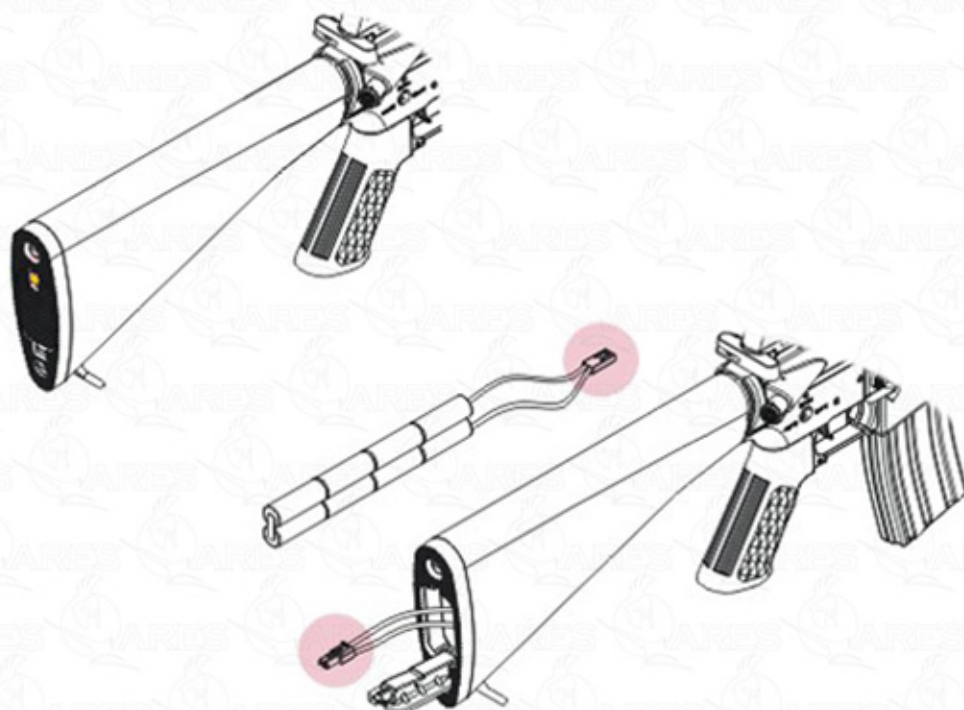

M4-FF-L

FIRING MODE

SAFETY

SINGLE

AUTO

BATTERY INSTALLATION

USE THE SPECIFIED BATTERY FOR YOUR GUN 9.6V 1700MAH

BOLT LOCK & RELEASE

HOP-UP ADJUSTMENT

SETTING THE MAGAZINE

WARNING

- . Do not aim or shoot a person or animal as the target.
- . Avoid pulling the trigger carelessly.
- . Always put the gun in a case or bag when you carrying it.
- . Always set the switch lever to the safety position.
- . Do not look into the gun muzzle.
- . Always wear eye protective gear.
- . Store the airsoft gun at the place out of reach by children.
- . Do not disassemble or modify the airsoft gun.

DATA OF M4-FF-L ELECTRIC GUN

BATTERY: 9.6V 3300mAh

MAGAZINE CAPACITY: 130rds (6mm BB)

MODE: Full Auto / Semi / Safe

MATERIAL: Nylon Fiber + Al.Alloy

MOTOR: High Torque Flat Motor

HOP-UP: Adjustable

LENGTH: 940mm