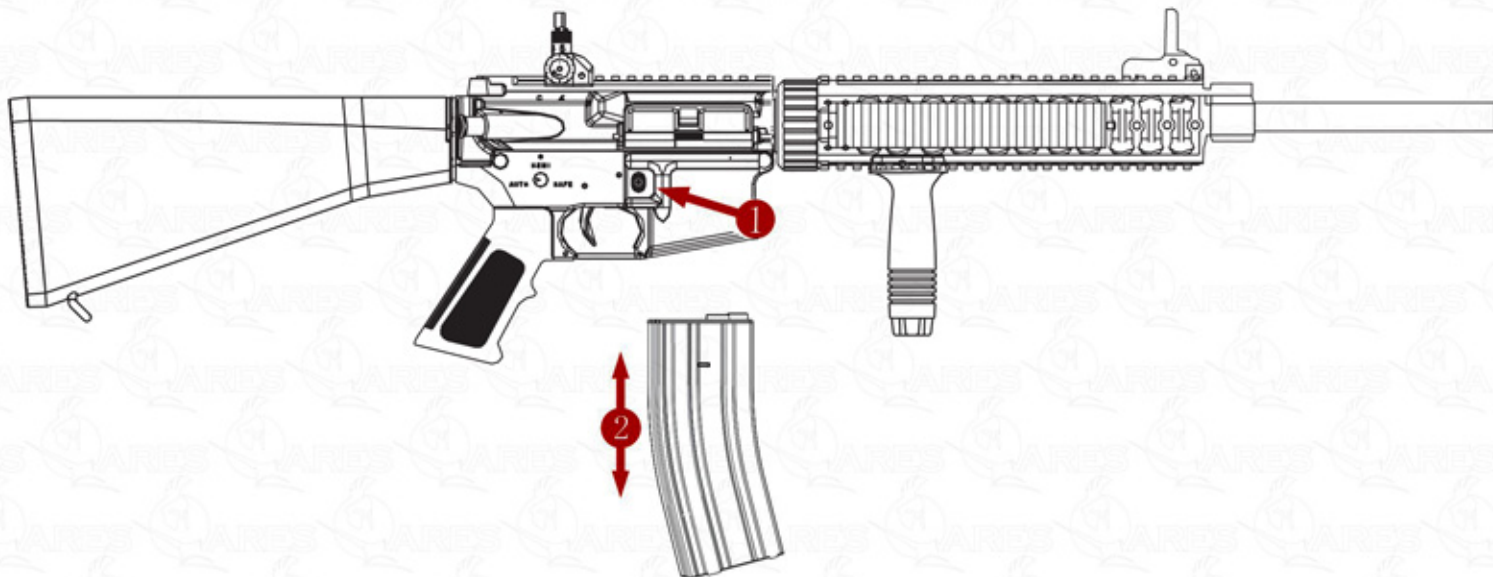

SETTING THE MAGAZINE