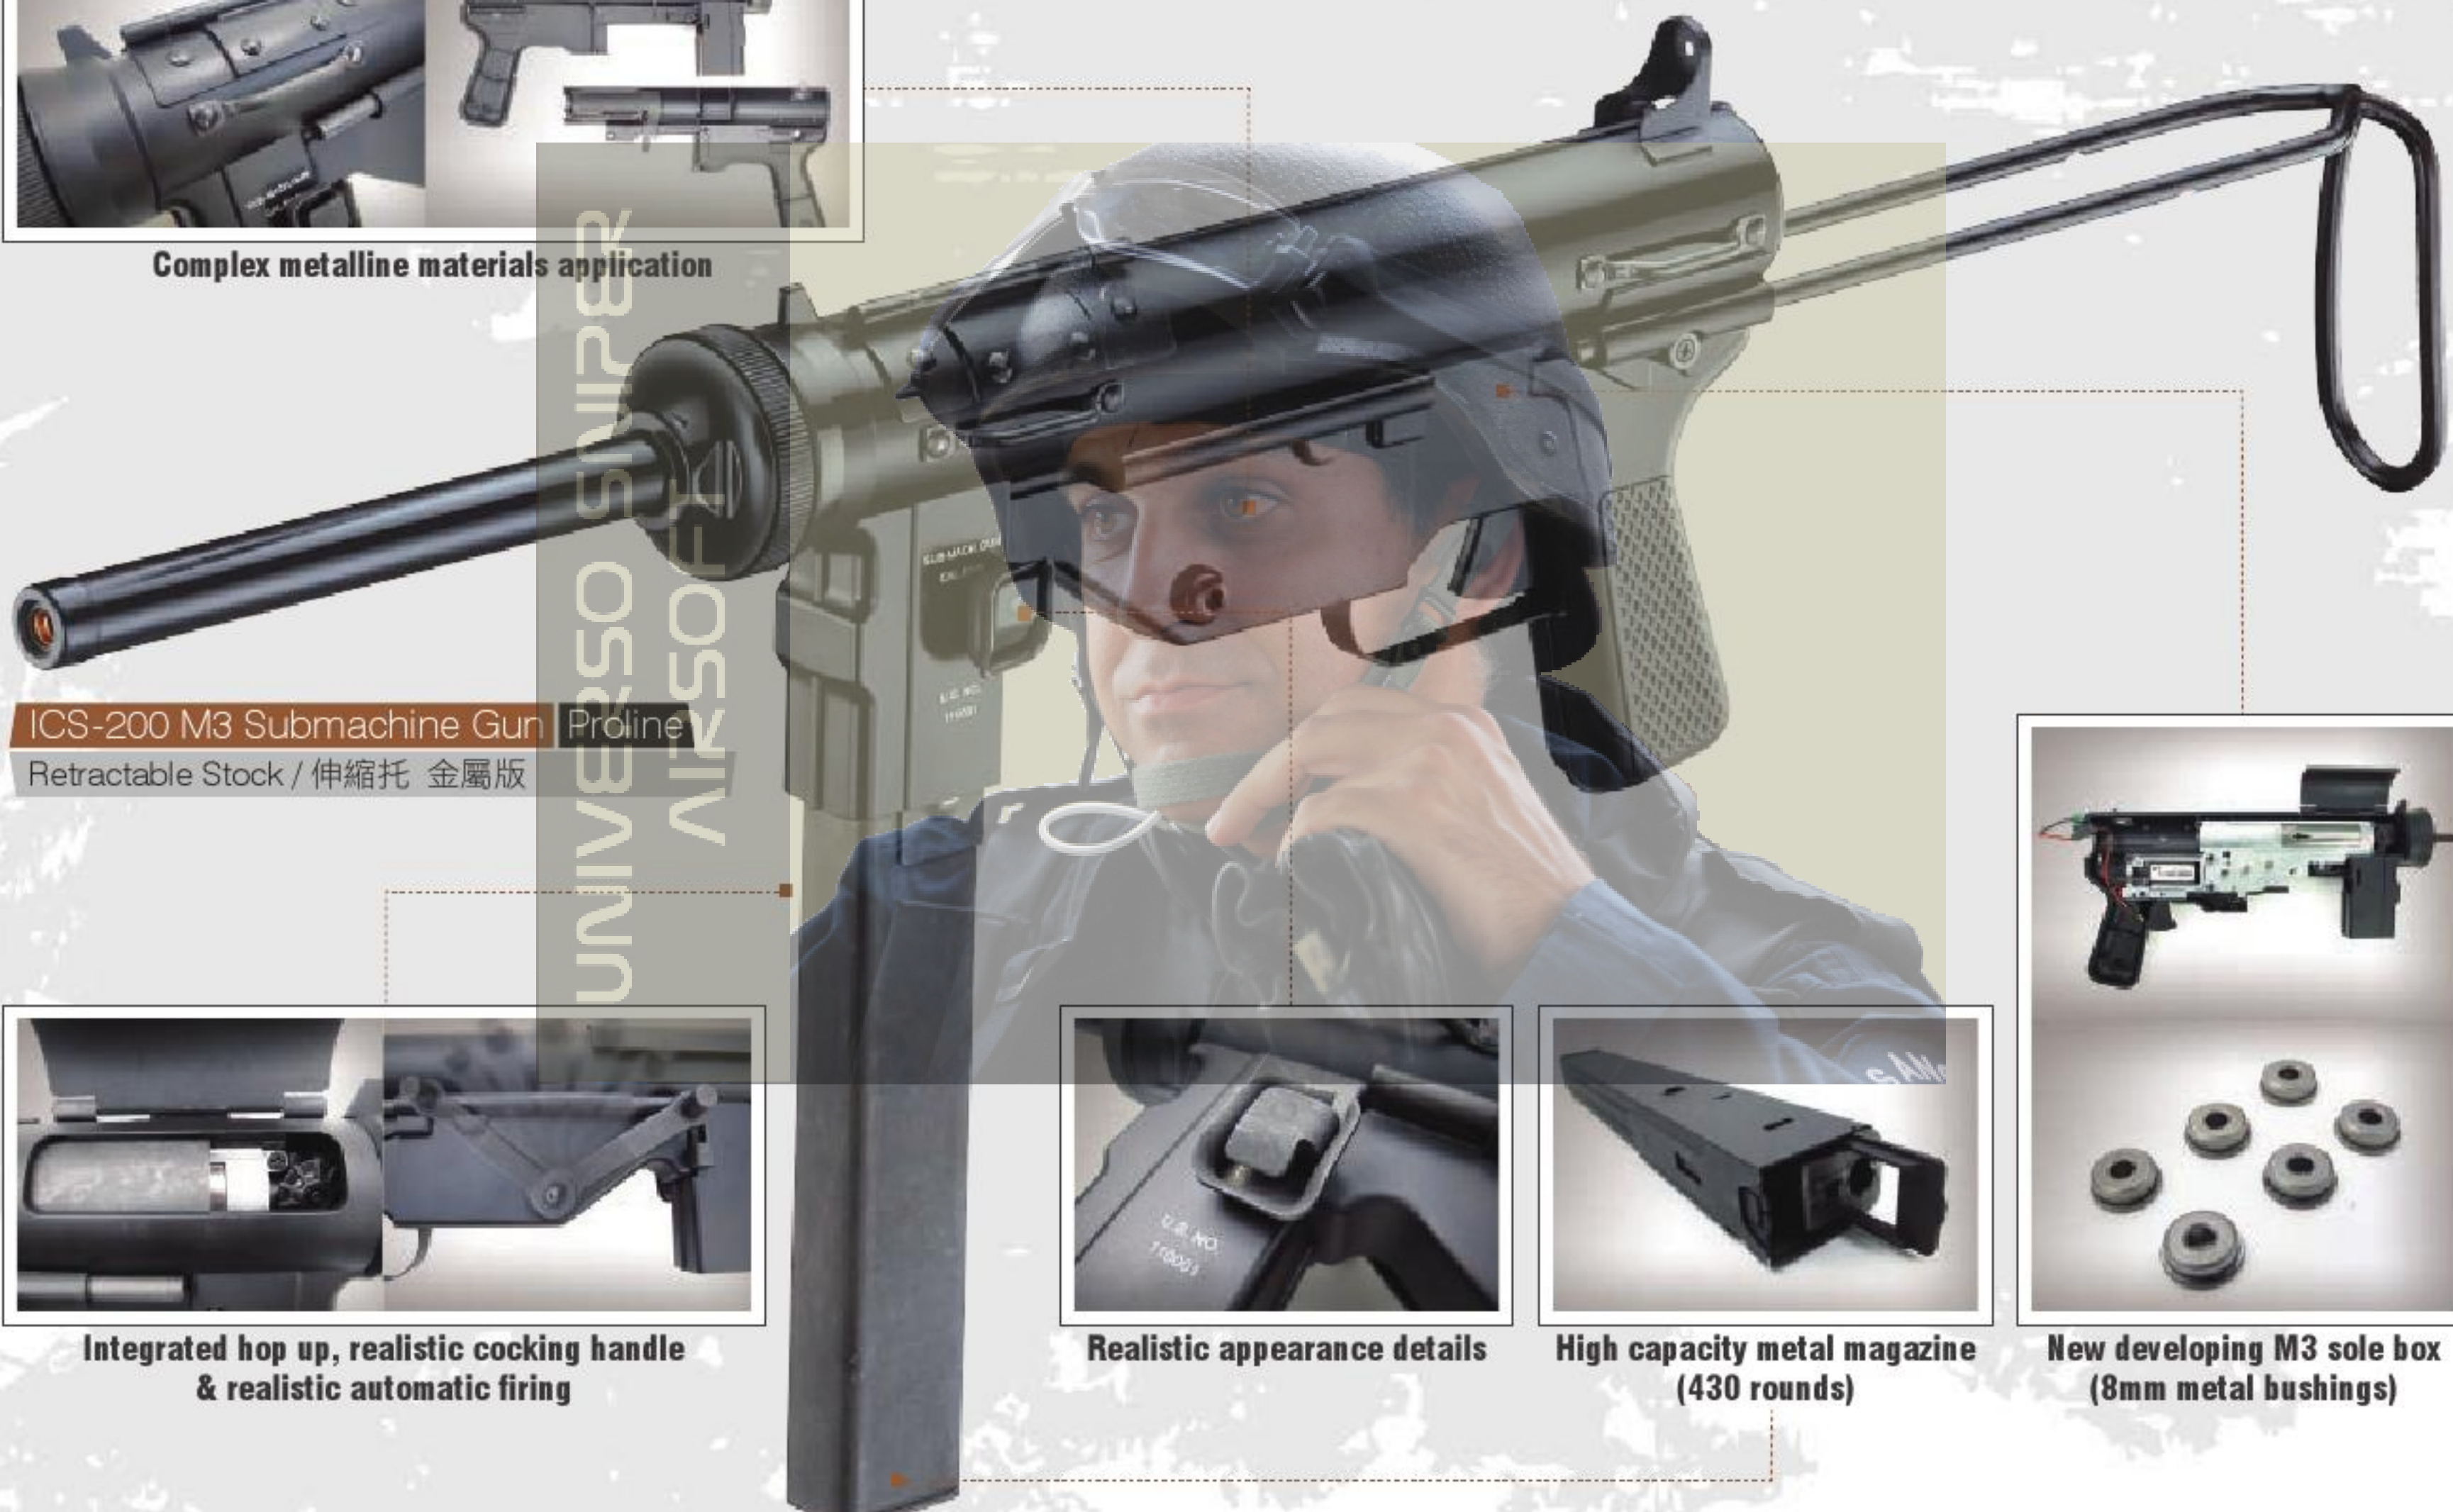

ICS-200 M3 Submachine Gun Proline
Retractable Stock / 伸縮托 金屬版