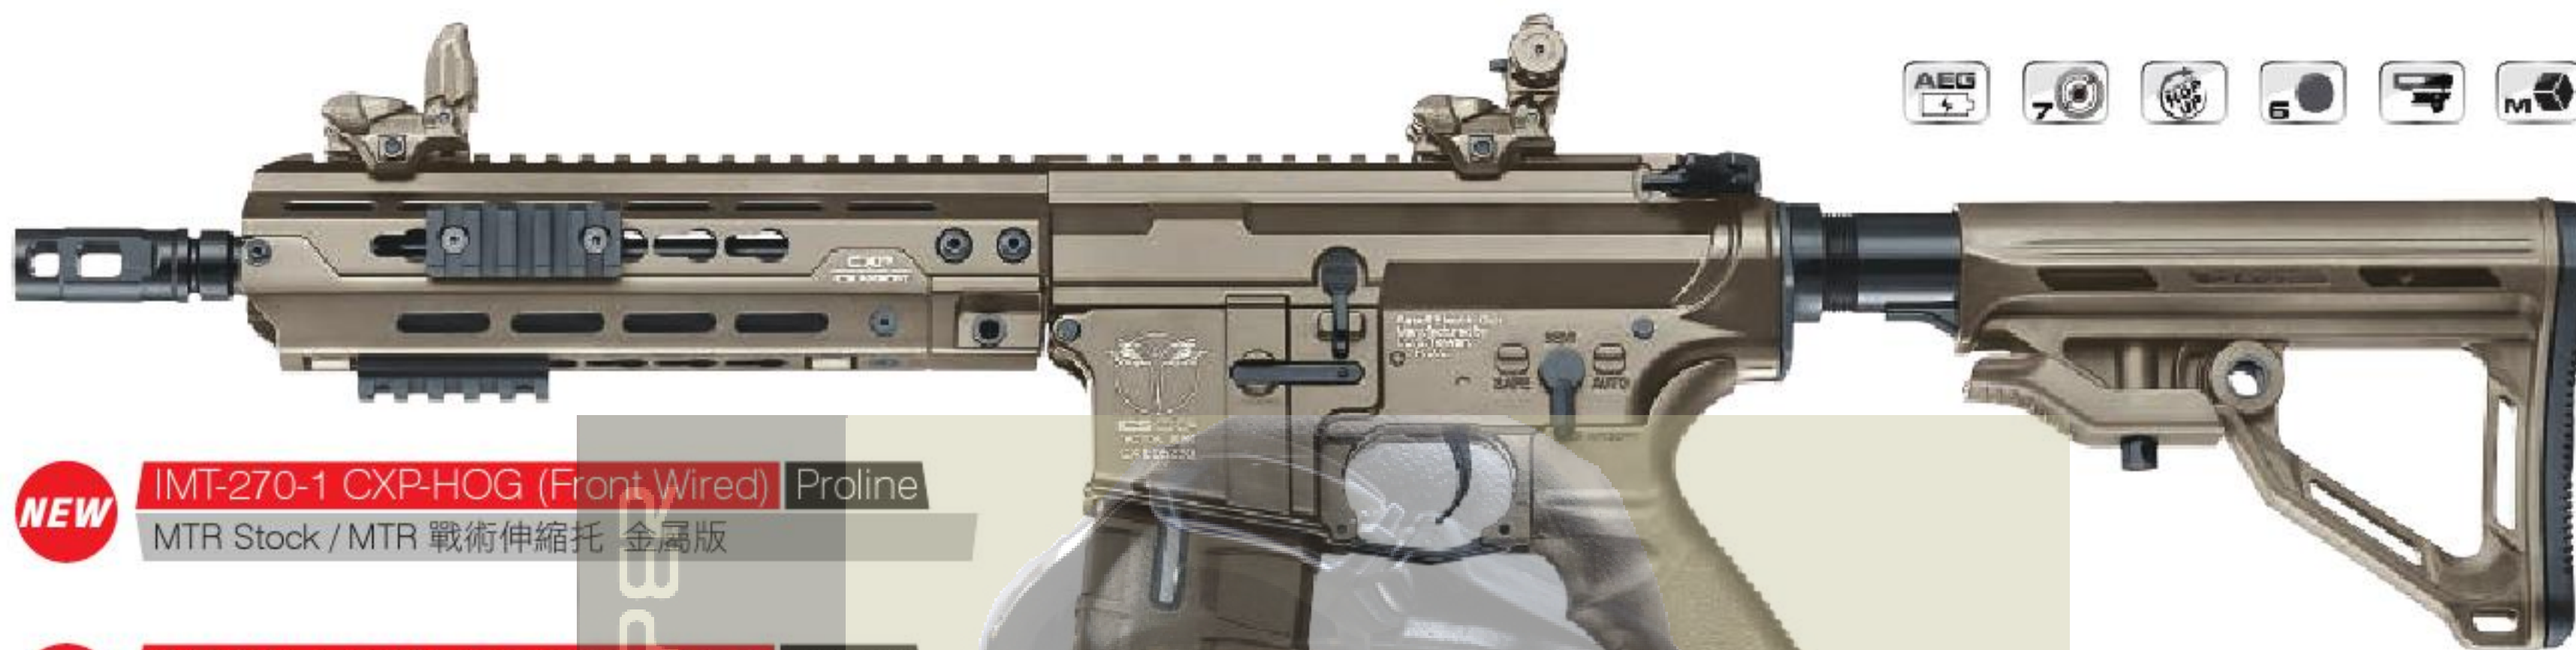

NEW IMT-270-1 CXP-HOG (Front Wired) Proline
MTR Stock / MTR 戰術伸縮托 金屬版

NEW IMT-271-1 CXP-HOG (Rear Wired) Proline
MTR Stock / MTR 戰術伸縮托 金屬版

UNIVERSO SPRING AIRSOFT

CXP-HOG QRS (Front Wired)

	■ IMT-270-1	■ IMT-271-1	■ ICS-272	■ IMT-272-1
Length/Retractable	700/795 (mm)	720/795 (mm)	675/775 (mm)	675/775 (mm)
Barrel length (mm)	263	263	263	263
Muzzle velocity	120 m/s (395fps)	120 m/s (395fps)	120 m/s (395fps)	120 m/s (395fps)
Weight (g)	3000	3000	3000	3000
Battery type	9.6V Ni-Mh or 11.1V Li-Po	9.6V Ni-Mh or 11.1V Li-Po	9.6V Ni-Mh or 11.1V Li-Po	9.6V Ni-Mh or 11.1V Li-Po
Connector size	Small connector	Small connector	Small connector	Small connector
Mag. capacity	300	300	300	300
Spring	M120	M120	M120	M120
Material	Full metal	Full metal	Full metal	Full metal
Motor axle	Long	Long	Long	Long