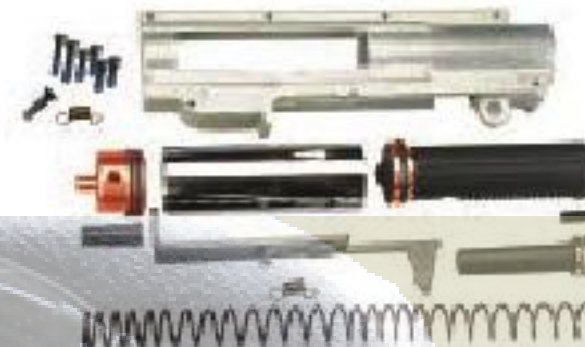

Upgrade Gearbox D
(M120 Spring, Aluminum Cylinder
& Oversized Piston Head, 4 Opening Oversized Cylinder)
升級上齒輪箱組 -D
(M120 彈簧；加大鋁活塞頭組；開 4 孔加大氣缸)

MA-54