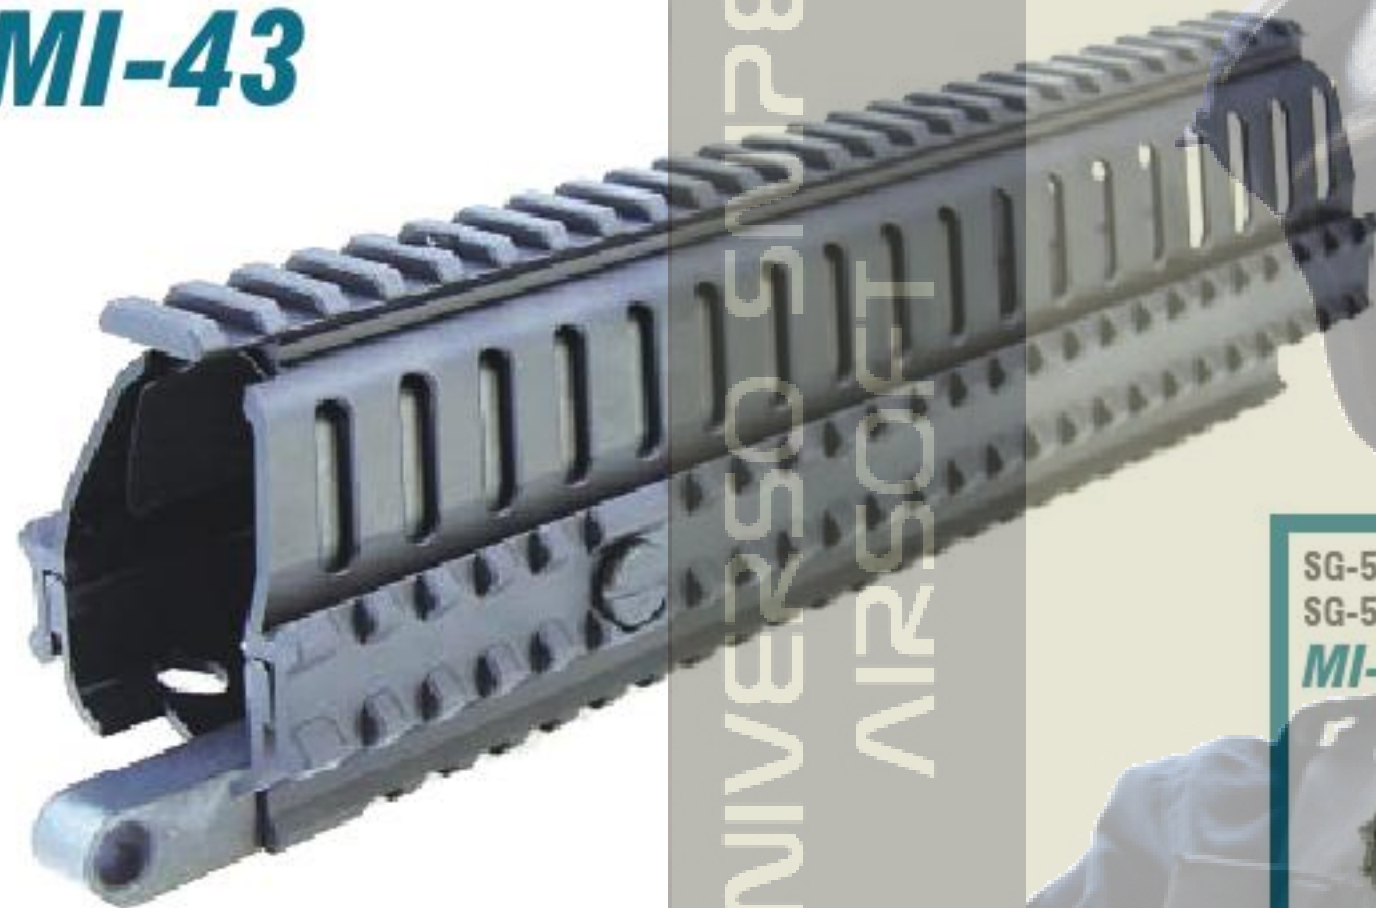

SG SERIES Compatible Parts

Handguard

護木

SG-551 MRS Tactical Handguard-BK
SG-551 MRS 戰術護木 - 黑色
MI-43