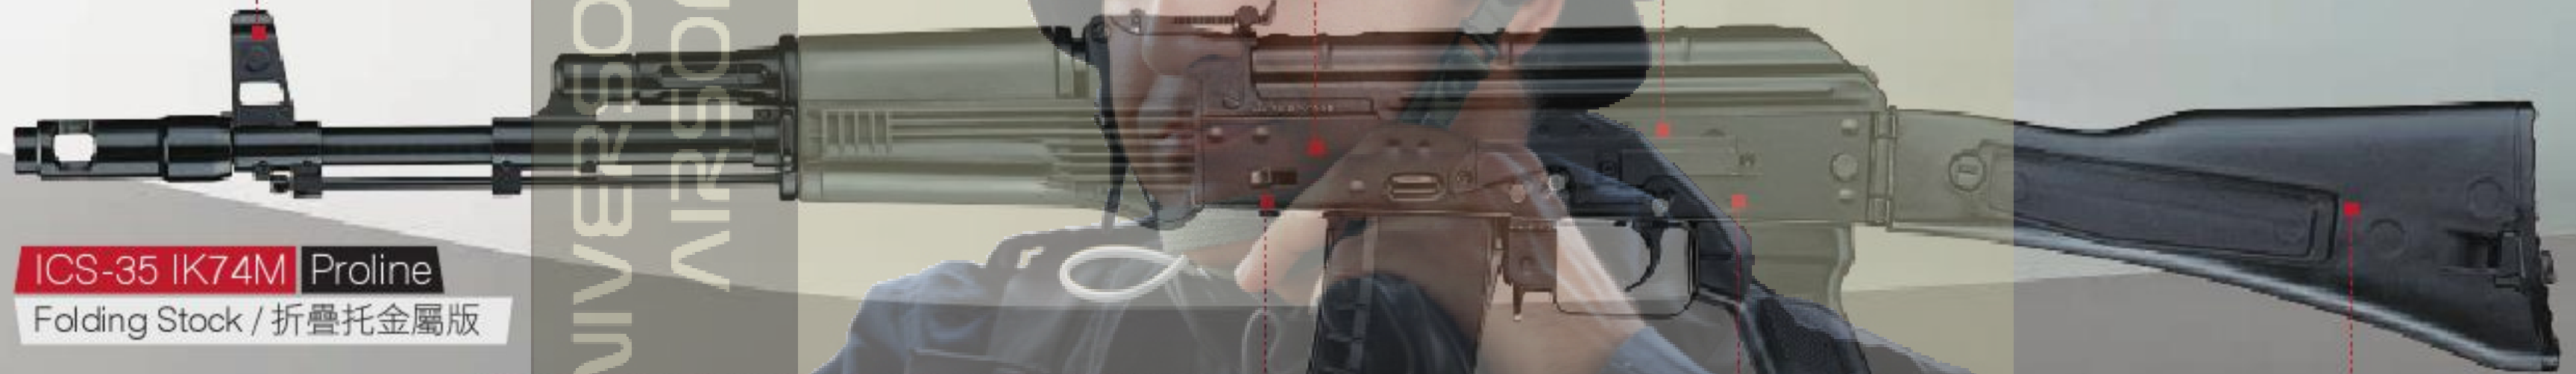

ICS-35 IK74M Proline
Folding Stock / 折疊托金屬版

UNIVERSO SNIPER
AIRSOFT