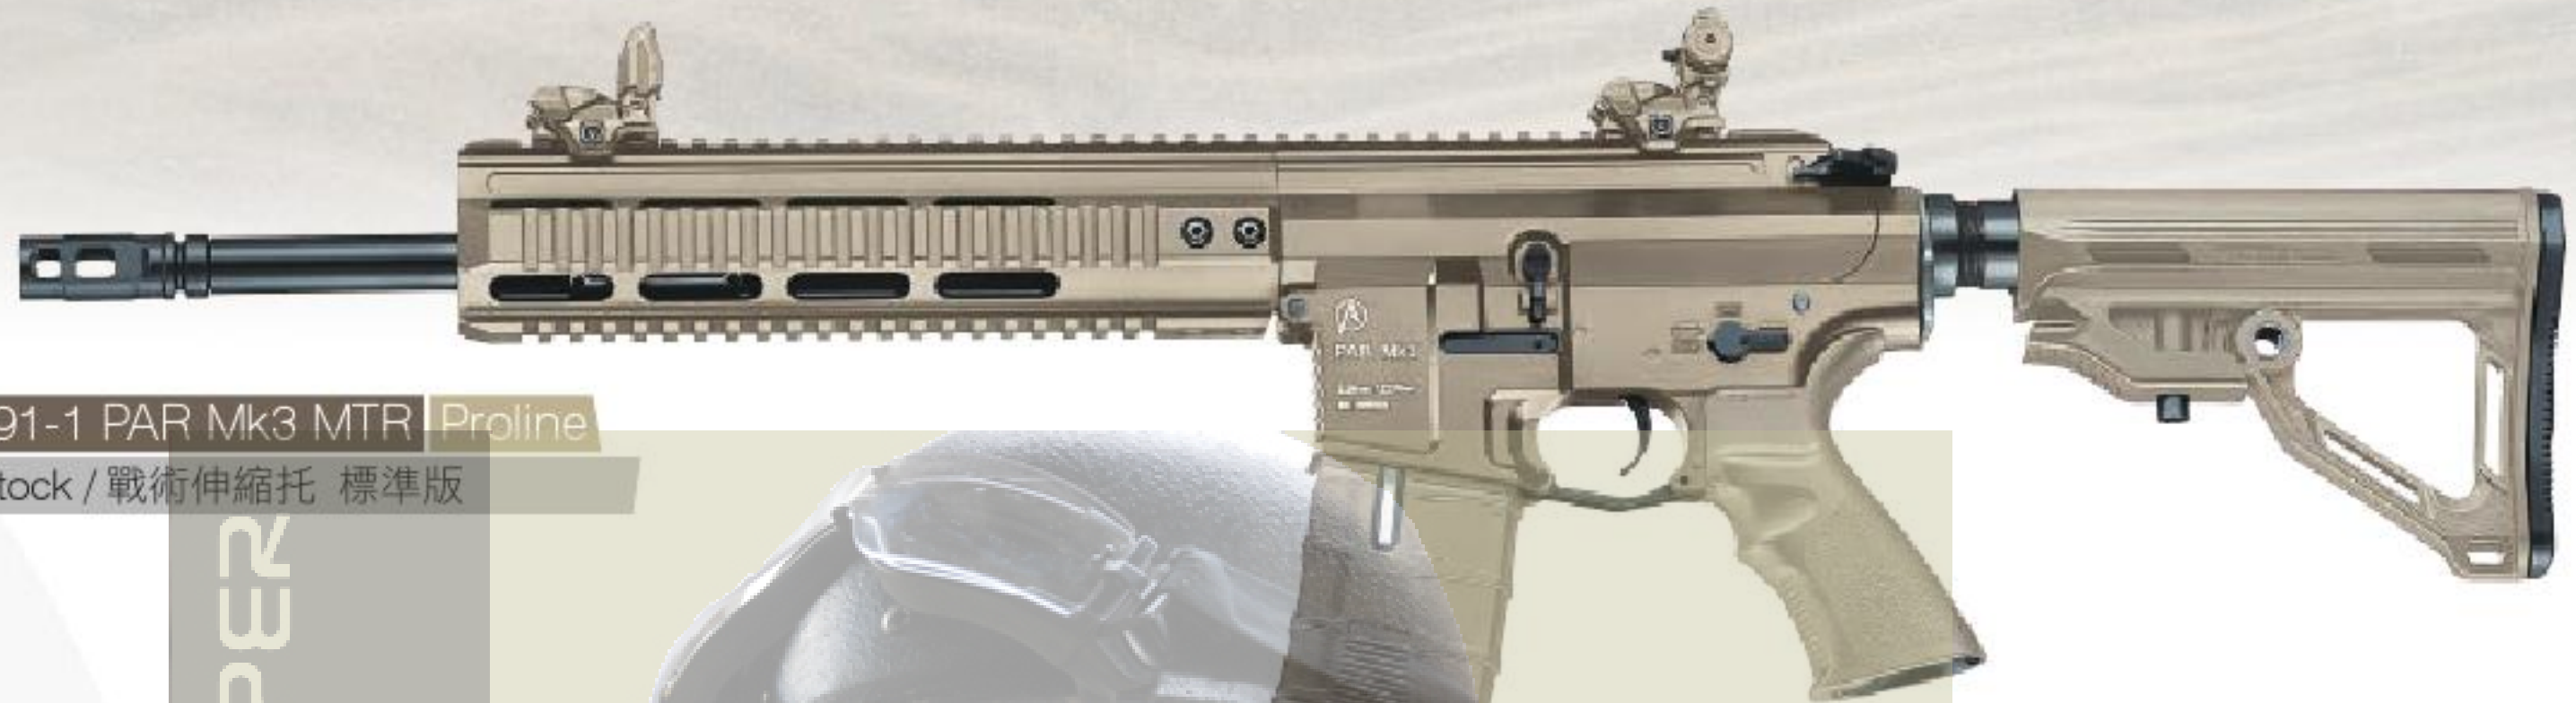

IMT-291-1 PAR Mk3 MTR Proline

MTR Stock / 戰術伸縮托 標準版

UNIVERSO SNIPER
AIRSOFT