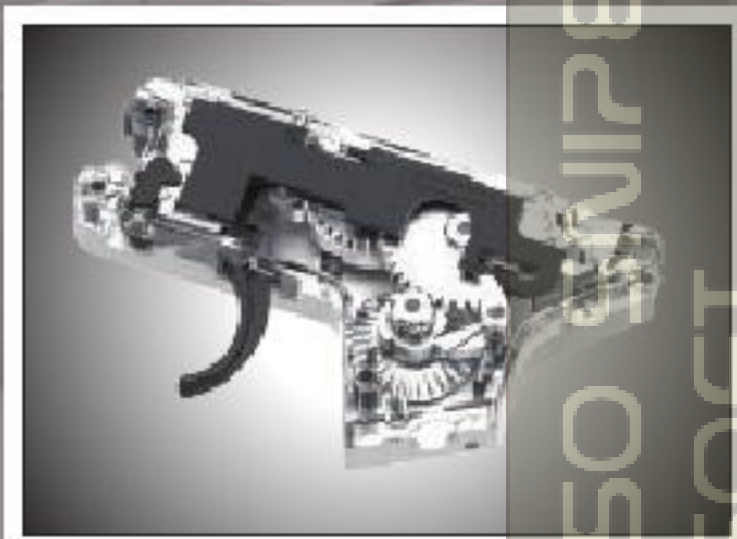

ICS

EXCLUSIVE REALISTIC DESIGN

1. QD RECEIVER & SPLIT GEARBOX

快拆槍身及分離式齒輪箱

The ICS quick disassembling receivers and the split gearbox simulate real firearms, which enable an easier access to upgrade, battlefield maintain, and trouble shooting.