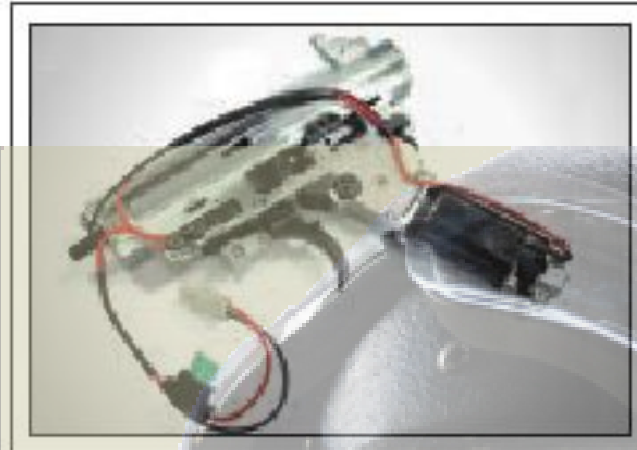

ML-41

NEW

G33

雙色 G33 次世代戰術槍型 SERIES

Improved Tactical Handguard

Gen. 3 Gearbox

One Piece Hop Up Set

Ambi-fire Selector