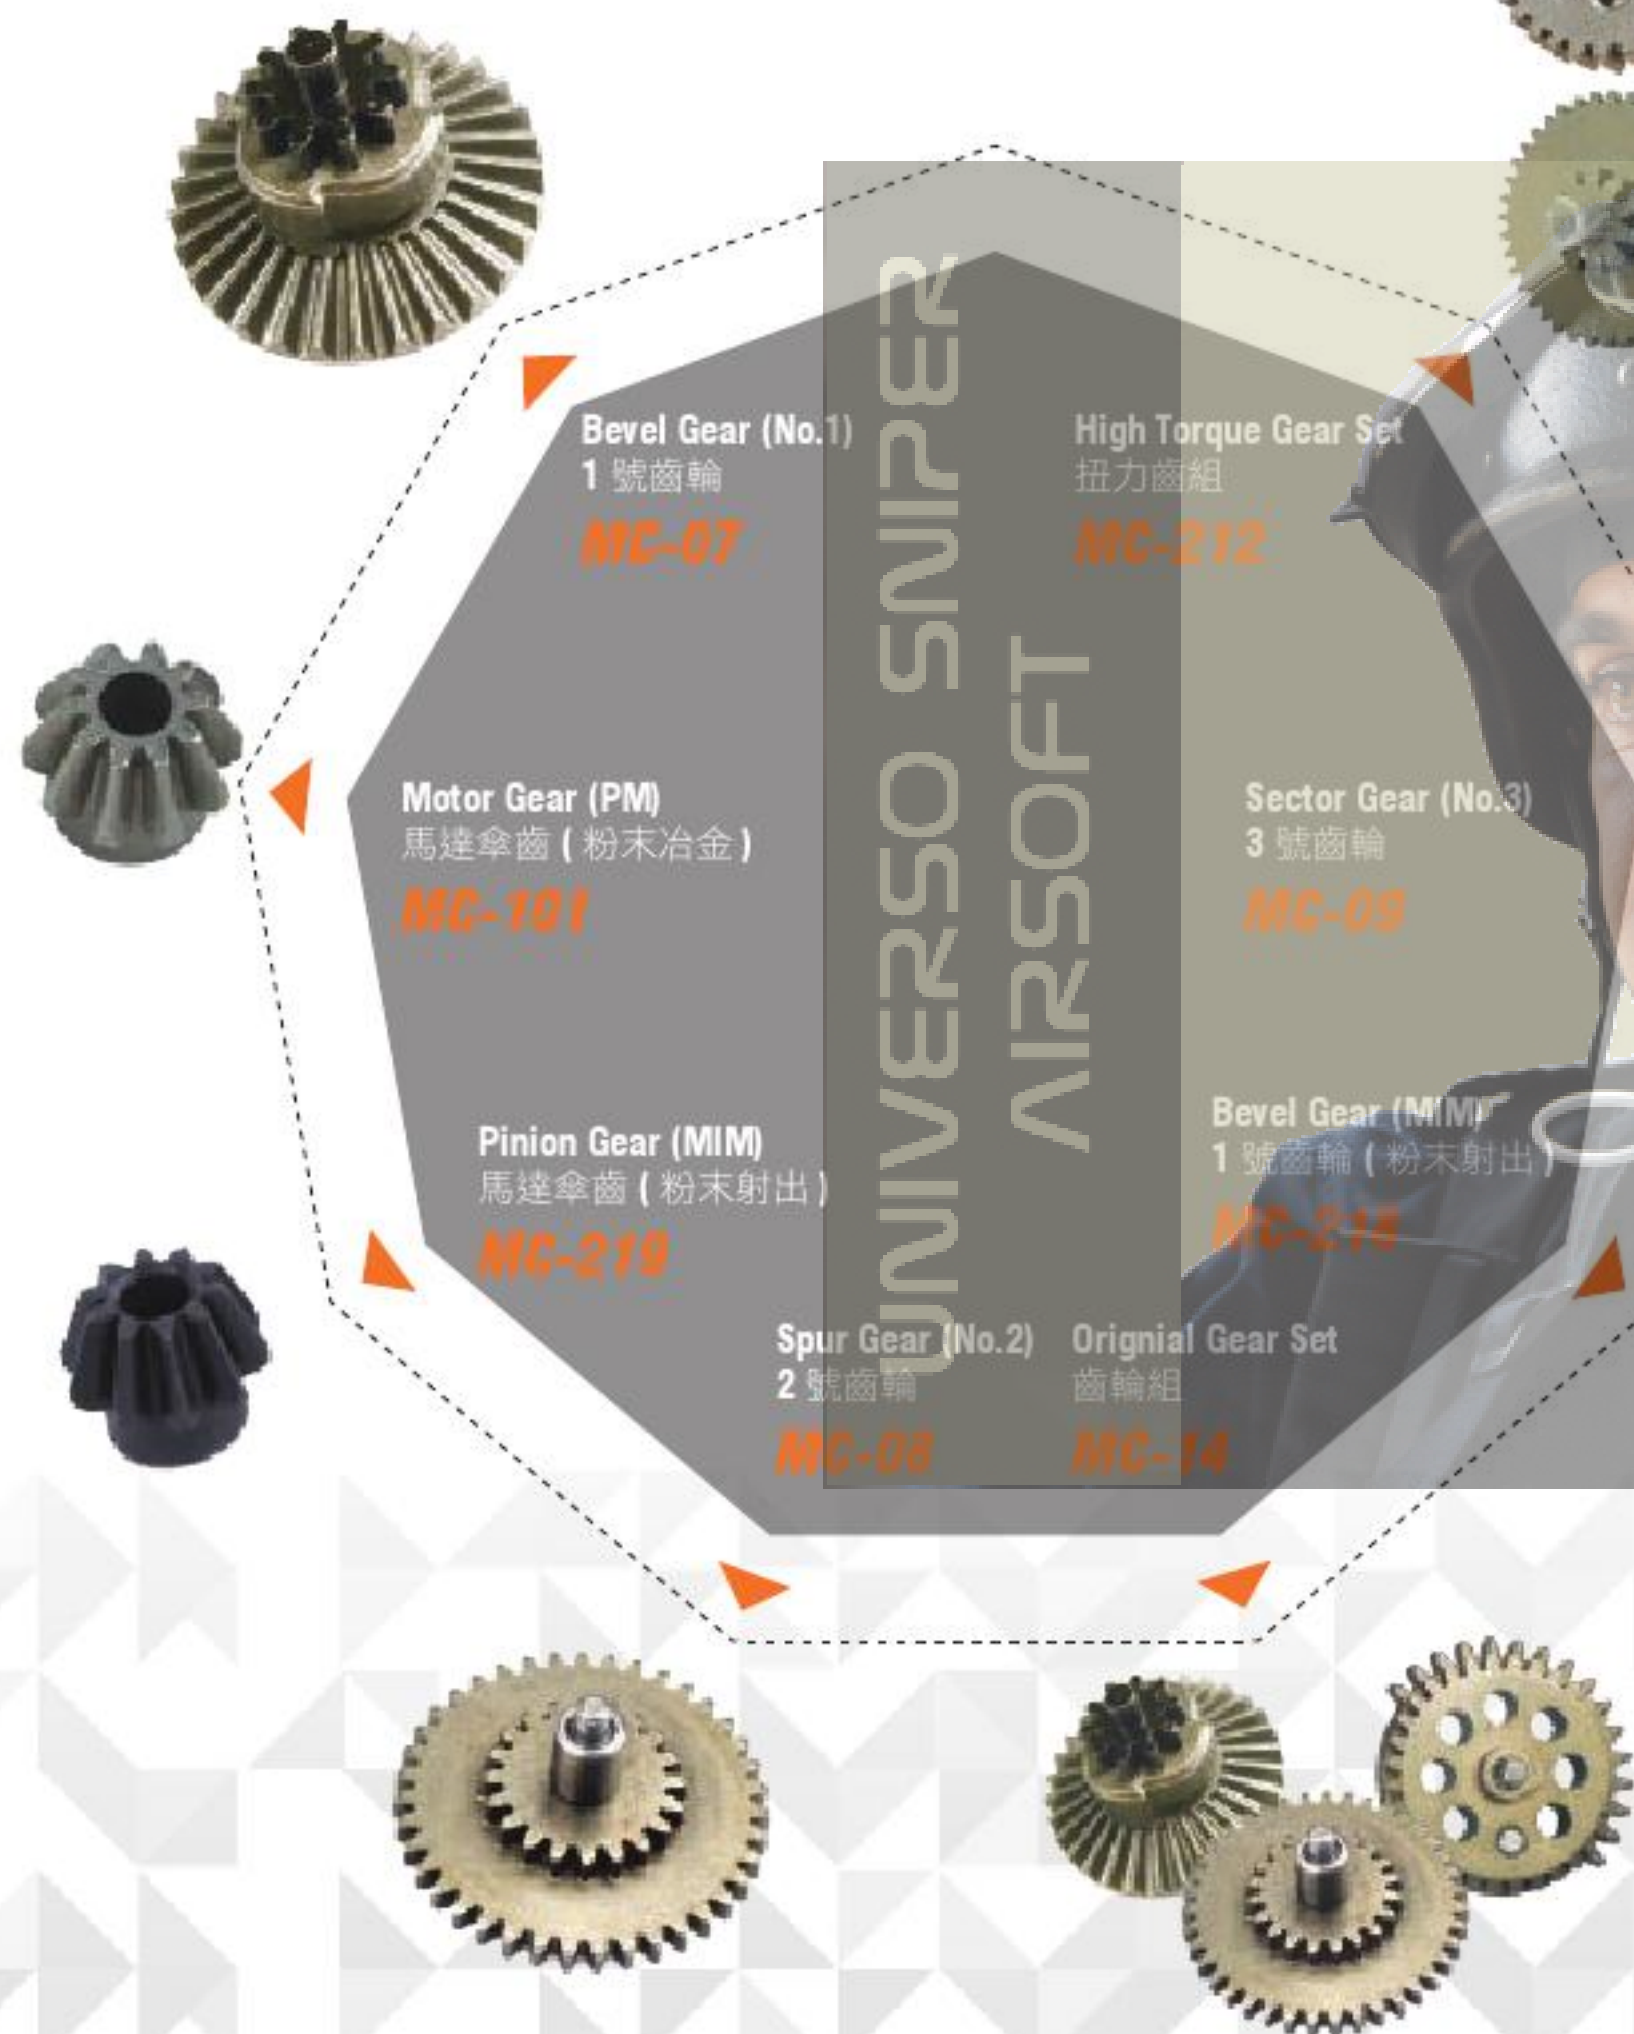

Gears Series

齒輪系列