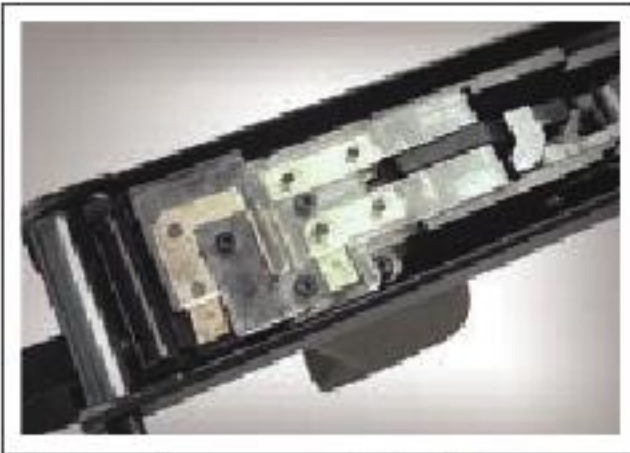

Two stages emulated trigger