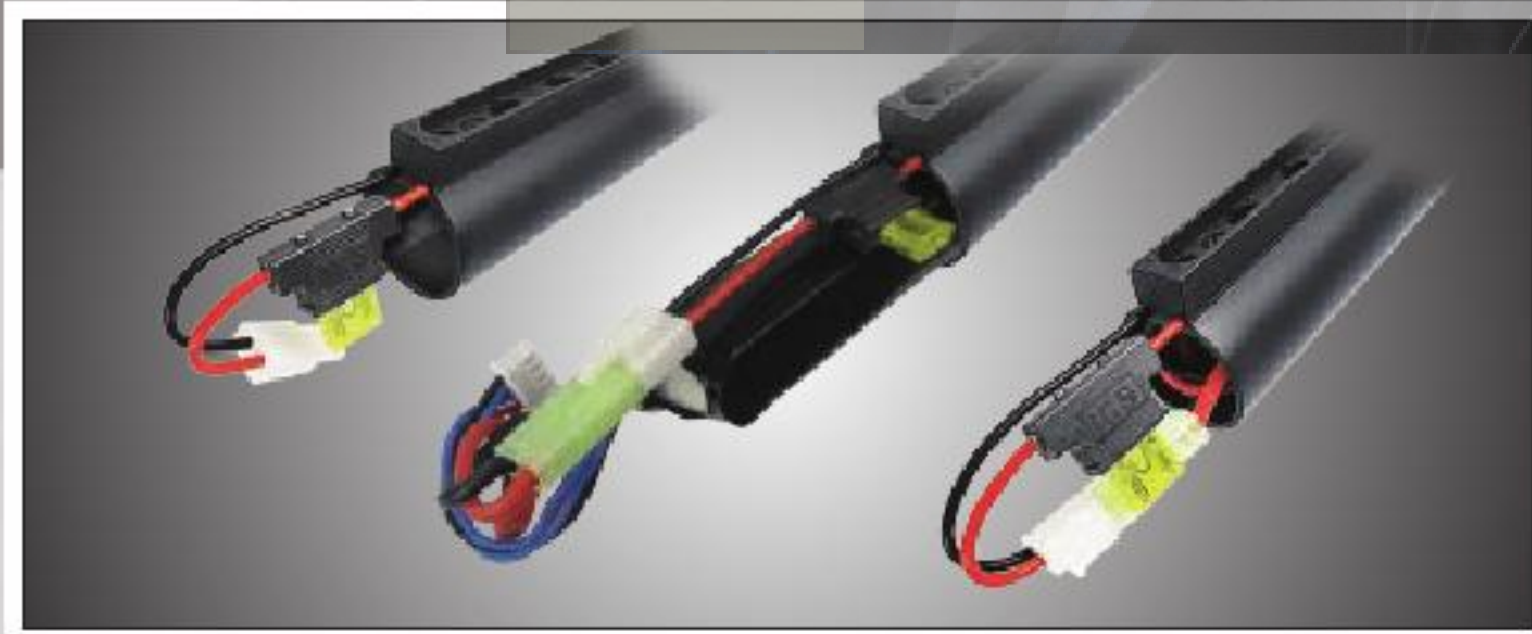

ICS

EXCLUSIVE REALISTIC DESIGN

1. QD RECEIVER & SPLIT GEARBOX

快拆槍身及分離式齒輪箱

The ICS quick disassembling receivers and the split gearbox simulate real firearms, which enable an easier access to upgrade, battlefield maintain, and trouble shooting.

3. ERGONOMIC DESIGN

人體工學設計

Human engineering designed parts, such as NM4 pistol grip and MTR stock, are easy to use, providing more comfort for long patrol mission, and more grip control for intensive combat situation.

2. WIRE-IN STOCK TUBE

後出線電池托桿

Newly designed M4 stock tube hides the power wire/cables to offer more space for batteries.

4. ADVANCED UPGRADE PARTS

高階升級零件

The upgrade parts, including MIM high torque gears, reinforced POM piston, oversized aluminum piston head, and full capacity cylinder, provide the outstanding performance for advanced players.