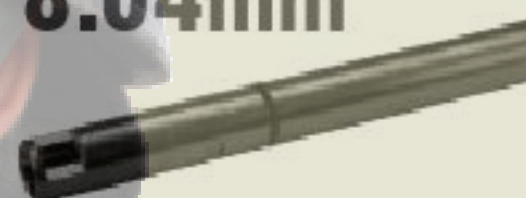

M4A1 (375mm)
MA-38

M16A3 (515mm)
MA-70

M4 CQB (186mm)
MA-88

CXP (200mm)
MA-142

NEW
CXP-16 (303mm)
MA-324

SG552 LB (340mm)
MI-32

IK74/IK74M/SG551 LB (458mm)
MK-11

IKS74U/SG552 (263mm)
MK-67

L85A2 (480mm)
ML-05

L86A2 (610mm)
ML-21

L85A2 Carbine (420mm)
ML-35

MX5 (230mm)
MP-13

8.04mm